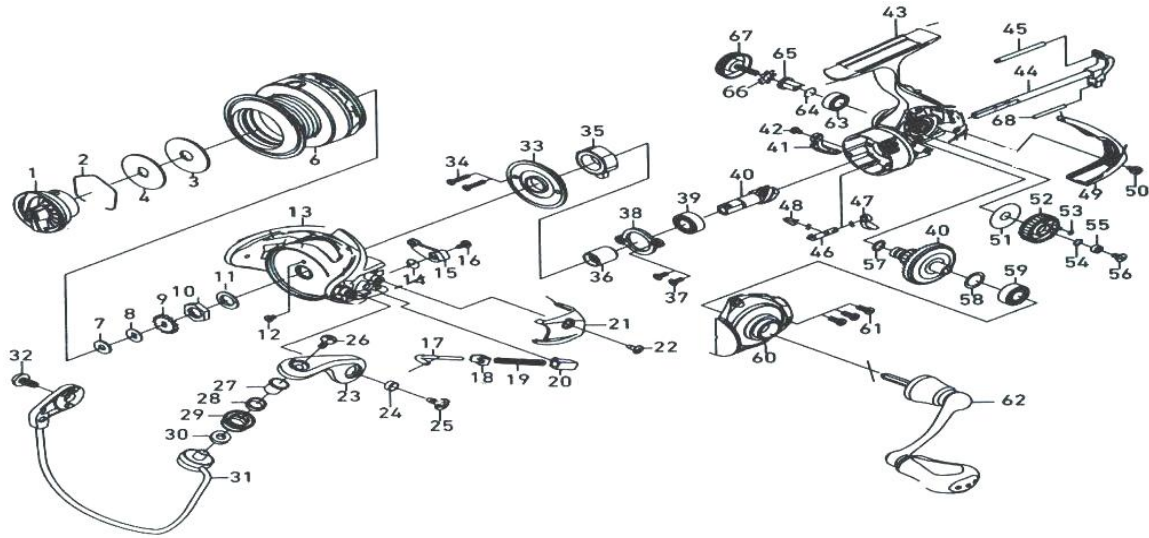

SPINNING REEL

LEGALIS 3000H

Please order by parts number, not key number
 Veuillez indiquer le numéro de la pièce (Non "Key" No.)

Key No.	Part No.	Part Name	Key No.	Part No.	Part Name
1	J11-2101	DRAG KNOB	35	H99-2901	ROLLER CLUTCH
2	F88-4001	DRAG WASHER RETAINER	36	J00-1401	SPACING SLEEVE
3	F69-1001	DRAG WASHER	37	J00-0901	SCREW(H)
4	G70-0601	KEY WASHER	38	H41-1501	BEARING RETAINER(A)
5	G70-0701	EARED WASHER	39	G53-5104	BALL BEARING(A)
2-6	J11-2701	SPOOL ASSEMBLY	40	Z02-1570	PINION +DRIVE GEAR UNIT
7	E39-8000	WASHER (A)	41	J00-1101	BAIL TRIP PLATE
8	E46-7101	WASHER (B)	42	G94-0402	SCREW (I)
9	G83-9301	CLICK GEAR	43	J11-2201	BODY
10	J00-1901	ROTOR NUT	44	J01-2801	MAIN SHAFT
11	371-2824	WASHER (C)	45	H61-4301	STABILIZER BAR(A)
12	H02-2701	SCREW(A)	46	H59-5501	ANTI-REVERSE CAM
13	H98-6308	ROTOR	47	H59-5401	ANTI-REVERSE LEVER
14	H41-3601	BAIL TRIP LEVER SPRING	48	H69-7801	ANTI-REVERSE CAM SPRING
15	J07-2301	BAIL TRIP LEVER	49	J01-3501	REAR COVER
16	H41-7701	SCREW(B)	50	J00-1801	SCREW(J)
17	H57-2001	BAIL SPRING SHAFT	51	H59-5701	WASHER (D)
18	H57-6101	BAIL SPRING PLATE	52	H61-3901	OSCILLATING GEAR
19	J08-9301	BAIL SPRING	53	G46-6001	"O" RING (A)
20	J08-9401	BAIL SPRING HOLDER	54	H12-9200	WASHER (E)
21	H98-6401	COVER(A)	55	G46-9005	BALL BEARING(B)
22	G27-0801	SCREW(C)	56	G94-0402	SCREW(K)
23	H72-8912	BAIL ARM	57	G67-0501	"O" RING (B)
24	H96-2401	COLLAR (A)	58	375-8500	WASHER (F)
25	G20-5001	SCREW(D)	59	G46-7302	BALL BEARING(C)
26	G19-5602	SCREW(E)	60	J11-2501	SIDE COVER
27	G19-5501	COLLAR (B)	61	G33-2904	SCREW (L)
28	G22-0701	COLLAR (C)	62	J11-2601	HANDLE ASSEMBLY
29	J08-9901	LINE ROLLER	63	G52-2703	BALL BEARING(D)
30	G87-4201	COLLAR (D)	64	G47-2401	BEARING RETAINER(B)
31	H98-5001	BAIL ASSEMBLY	65	F72-1001	COLLAR (E)
32	G20-5001	SCREW(F)	66	160-8101	WASHER (G)
33	J01-3401	COVER(B)	67	H61-3303	HANDLE SCREW
34	J00-1601	SCREW(G)	68	J08-4802	STABILIZER BAR(B)