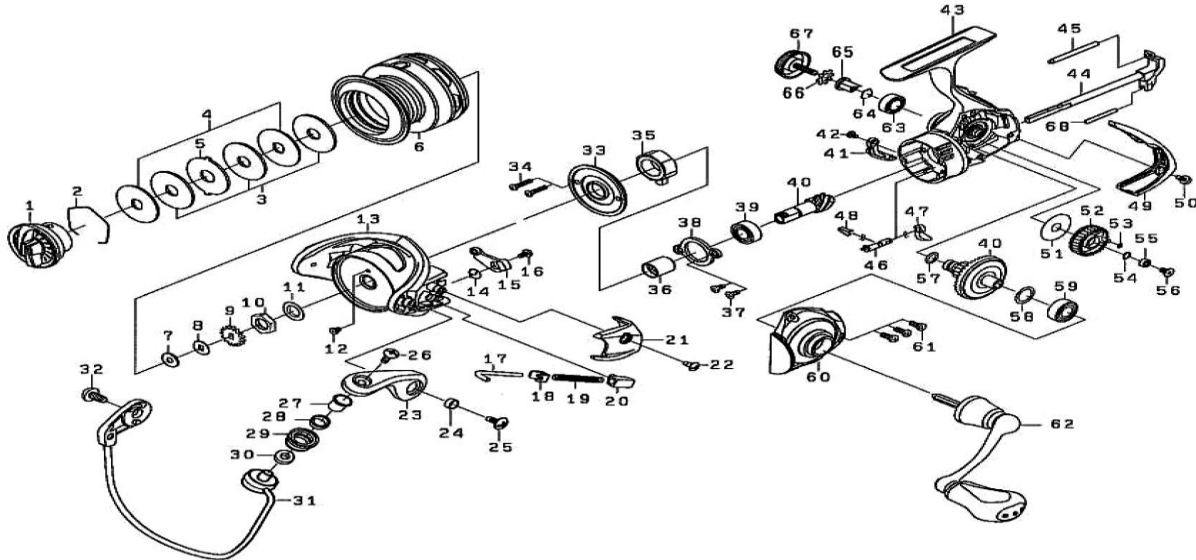

SPINNING REEL

LEGALIS 2500SH

Please order by parts number, not key number
 Veuillez indiquer le numéro de la pièce (Non "Key" No.)

Key No.	Part No.	Part Name	Key No.	Part No.	Part Name
1	J11-2101	DRAG KNOB	35	H99-2901	ROLLER CLUTCH
2	F88-4001	DRAG WASHER RETAINER	36	J00-1401	SPACING SLEEVE
3	F69-1001	DRAG WASHER	37	J00-0901	SCREW(H)
4	G70-0601	KEY WASHER	38	H44-2201	BEARING RETAINER(A)
5	G70-0701	EARED WASHER	39	G4-67302	BALL BEARING(A)
2-6	J11-1801	SPOOL ASSEMBLY	40	Z02-1510	PINION +DRIVE GEAR UNIT
7	E39-8000	WASHER (A)	41	J00-1101	BAIL TRIP PLATE
8	E46-7101	WASHER (B)	42	G94-0402	SCREW (I)
9	G83-9301	CLICK GEAR	43	J11-0601	BODY
10	J00-1901	ROTOR NUT	44	J00-0701	MAIN SHAFT
11	371-2824	WASHER (C)	45	H61-4301	STABILIZER BAR(A)
12	H02-2701	SCREW(A)	46	H59-5501	ANTI-REVERSE CAM
13	H96-0010	ROTOR	47	H59-5401	ANTI-REVERSE LEVER
14	H41-3601	BAIL TRIP LEVER SPRING	48	H69-7801	ANTI-REVERSE CAM SPRING
15	J03-8501	BAIL TRIP LEVER	49	J00-1701	REAR COVER
16	H41-7701	SCREW(B)	50	J00-1801	SCREW(J)
17	H41-4101	BAIL SPRING SHAFT	51	H59-5701	WASHER (D)
18	H57-6101	BAIL SPRING PLATE	52	H72-7901	OSCILLATING GEAR
19	H54-5701	BAIL SPRING	53	H77-0601	"O" RING (A)
20	H41-4301	BAIL SPRING HOLDER	54	H12-9200	WASHER (E)
21	H96-0201	COVER(A)	55	G46-9005	BALL BEARING(B)
22	G27-0801	SCREW(C)	56	G94-0402	SCREW(K)
23	H72-8912	BAIL ARM	57	G67-0501	"O" RING (B)
24	H96-2401	COLLAR (A)	58	375-8500	WASHER (F)
25	G20-5001	SCREW(D)	59	G46-7302	BALL BEARING(C)
26	G19-5602	SCREW(E)	60	J11-0801	SIDE COVER
27	G19-5501	COLLAR (B)	61	G33-2904	SCREW (L)
28	G22-0701	COLLAR (C)	62	J11-1701	HANDLE ASSEMBLY
29	J08-9901	LINE ROLLER	63	G52-2703	BALL BEARING(D)
30	G87-4201	COLLAR (D)	64	G47-2401	BEARING RETAINER(B)
31	H98-4401	BAIL ASSEMBLY	65	F72-1001	COLLAR (E)
32	G20-5001	SCREW(F)	66	160-8101	WASHER (G)
33	J00-1501	COVER(B)	67	H61-3303	HANDLE SCREW
34	J00-1601	SCREW(G)	68	J08-4801	STABILIZER BAR(B)