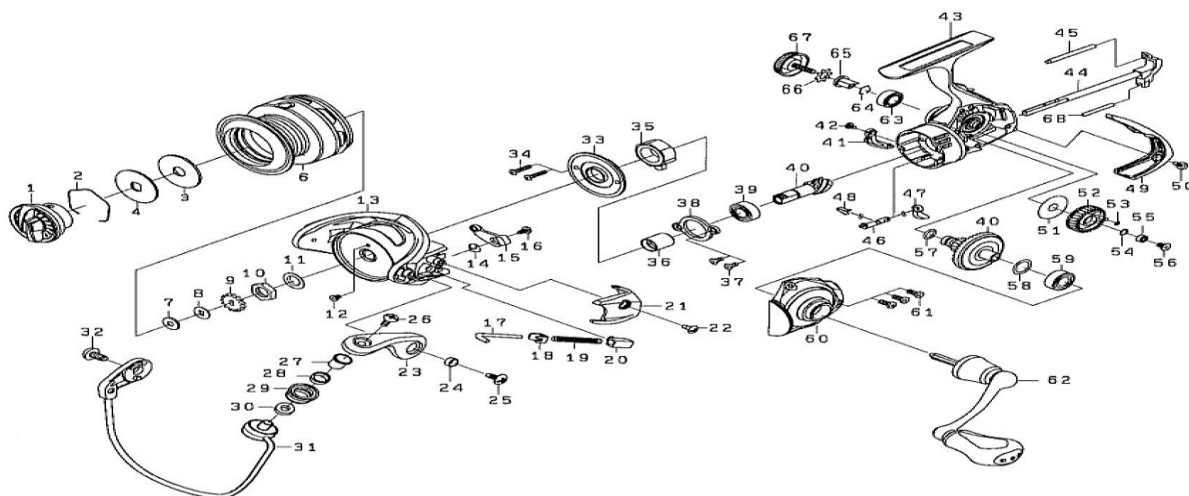

Please order by parts number, not key number  
 Veuillez indiquer le numéro de la pièce (Non "Key" No.)

# SPINNING REEL **LEGALIS 1500SH & 2000SH**

Key No.	Part No.	Part Name	Key No.	Part No.	Part Name
1	J11-1301	DRAG KNOB	37	J00-0901	SCREW(H)
2	F88-4001	DRAG WASHER RETAINER	38	H44-2201	BEARING RETAINER(A)
3	F69-1001	DRAG WASHER	39	G46-7302	BALL BEARING(A)
4	G70-0601	KEY WASHER	40	Z02-1510	PINION +DRIVE GEAR UNIT
5	-	EARED WASHER	41	J02-2601	BAIL TRIP PLATE
2-6	J11-1001	SPOOL ASSEMBLY	42	G94-0402	SCREW (I)
7	E39-8000	WASHER (A)	43	J11-0601	BODY
8	E46-7101	WASHER (B)	44	J02-2401	MAIN SHAFT
9	G83-9301	CLICK GEAR	45	H61-4301	STABILIZER BAR(A)
10	J00-1901	ROTOR NUT	46	H59-5501	ANTI-REVERSE CAM
11	371-2824	WASHER (C)	47	H59-5401	ANTI-REVERSE LEVER
12	H02-2701	SCREW(A)	48	H69-7801	ANTI-REVERSE CAM SPRING
13	H97-4309	ROTOR	49	J00-1701	REAR COVER
14	H44-3301	BAIL TRIP LEVER SPRING	50	J00-1801	SCREW(J)
15	H44-3401	BAIL TRIP LEVER	51	H59-5701	WASHER (D)
16	H41-7701	SCREW(B)	52	H76-8401	OSCILLATING GEAR
17	H44-3601	BAIL SPRING SHAFT	53	H77-0601	"O" RING (A)
18	H57-6101	BAIL SPRING PLATE	54	H12-9200	WASHER (E)
19	H44-2401	BAIL SPRING	55	G46-9005	BALL BEARING(B)
20	H41-4301	BAIL SPRING HOLDER	56	G94-0402	SCREW(K)
21	H97-4401	COVER(A)	57	G67-0501	"O" RING (B)
22	G27-0801	SCREW(C)	58	375-8500	WASHER (F)
23	H72-8912	BAIL ARM	59	G46-7302	BALL BEARING(C)
24	H96-2401	COLLAR (A)	60	J11-0801	SIDE COVER
25	G20-5001	SCREW(D)	61	G33-2904	SCREW (L)
26	G19-5602	SCREW(E)	62	J11-0901	HANDLE ASSEMBLY
27	G19-5501	COLLAR (B)	63	G52-2703	BALL BEARING(D)
28	G22-0701	COLLAR (C)	64	G47-2401	BEARING RETAINER(B)
29	J08-9901	LINE ROLLER	65	F72-1001	COLLAR (E)
30	G87-4201	COLLAR (D)	66	160-8101	WASHER (G)
31	H98-4701	BAIL ASSEMBLY	67	H61-3303	HANDLE SCREW
32	G20-5001	SCREW(F)	68	J08-4801	STABILIZER BAR(B)
33	J02-2701	COVER(B)			
34	J00-1601	SCREW(G)			
35	H99-2901	ROLLER CLUTCH			
36	J00-1401	SPACING SLEEVE			

LEGALIS 2000SH SPECIAL PARTS		
Key No.	Part No.	Part Name
2-6	J11-1401	SPOOL ASSEMBLY