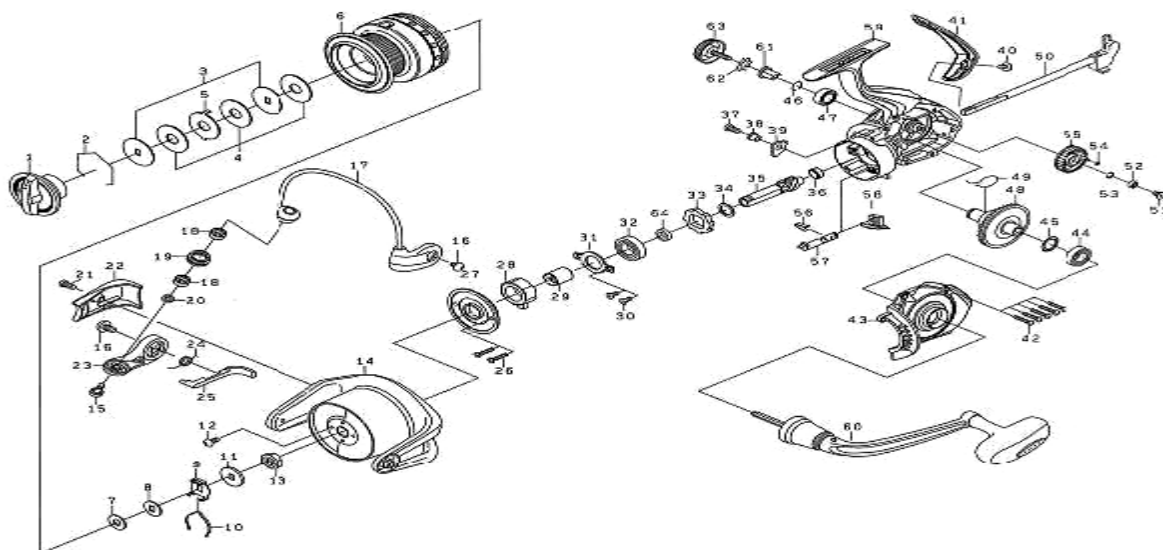

DAWA

SPINNING REEL

LAGUNA5000-5BI

Please order by parts number, not key number
 Veuillez indiquer le numéro de la pièce (Non "Key" No.)

Key No.	Part No.	Part Name	Key No.	Part No.	Part Name
1	Q19-3001	DRAG KNOB	33	E26-2701	A/R RATCHET
2	F88-4001	DRAG WASHER RET	34	Q21-6000	BEARING RET
3	H17-5101	KEY WASHER	35	Q21-6201	PINION GEAR
4	F75-5504	DRAG WASHER	36	Q18-8501	COLLAR
5	F75-5701	EARED WASHER	37	B00-8601	SCREW
2~6	Q21-6901	SPOOL ASSEMBLY	38	H35-4401	COLLAR
7	F05-0100	WASHER	39	H24-3201	A/R PAWL
8	F05-0002	WASHER	40	G27-0801	SCREW
9	H17-4201	CLICK LEAF SPRING HOLDER	41	Q18-9003	REAR COVER
10	F70-4902	SPOOL CLICK LEAF SPRING	42	G41-0701	SCREW
11	F04-9901	WASHER	43	Q21-6401	SIDE COVER
12	G62-7701	SCREW	44	H73-5002	BALL BEARING
13	H49-5901	ROTOR NUT	45	371-2800	WASHER
14	H17-3313	ROTOR	46	H04-7201	RETAINER
15	F60-8901	SCREW	47	H73-5002	BALL BEARING
16	G45-5601	SCREW	48	H17-2803	DRIVE GEAR
17	H19-1601	BAIL ASSEMBLY	49	H24-4401	SPRING
18	H19-4701	COLLAR	50	Q18-8301	MAIN SHAFT
19	Q24-6101	LINE ROLLER	51	Q18-8201	SCREW
20	H04-9901	COLLAR	52	B86-1705	BALL BEARING
21	G20-5101	SCREW	53	Q21-6000	BEARING RET
22	H17-3603	ARM LEVER COVER	54	Q21-5901	O RING
23	H17-3502	BAIL ARM	55	Q21-5801	OSC GEAR
24	F60-8001	BAIL SPRING	56	H69-7801	A/R CAM SPRING
25	H17-3401	BAIL TRIP LEVER	57	Q21-5701	A/R CAM
26	G83-7101	SCREW	58	Q26-6701	ARM LEVER
27	Q21-6701	SEALED CAP	59	Q21-5301	BODY
28	J01-5701	ROLLER CLUTCH	60	Q21-6801	HANDLE ASSEMBLY
29	Q21-6601	SPACING SLEEVE	61	F40-9001	COLLAR
30	Q21-9501	SCREW	62	160-8101	WASHER
31	Q21-6101	BEARING RET	63	Q18-9301	HANDLE SCREW
32	G42-6301	BALL BEARING	64	Q21-6301	COLLAR