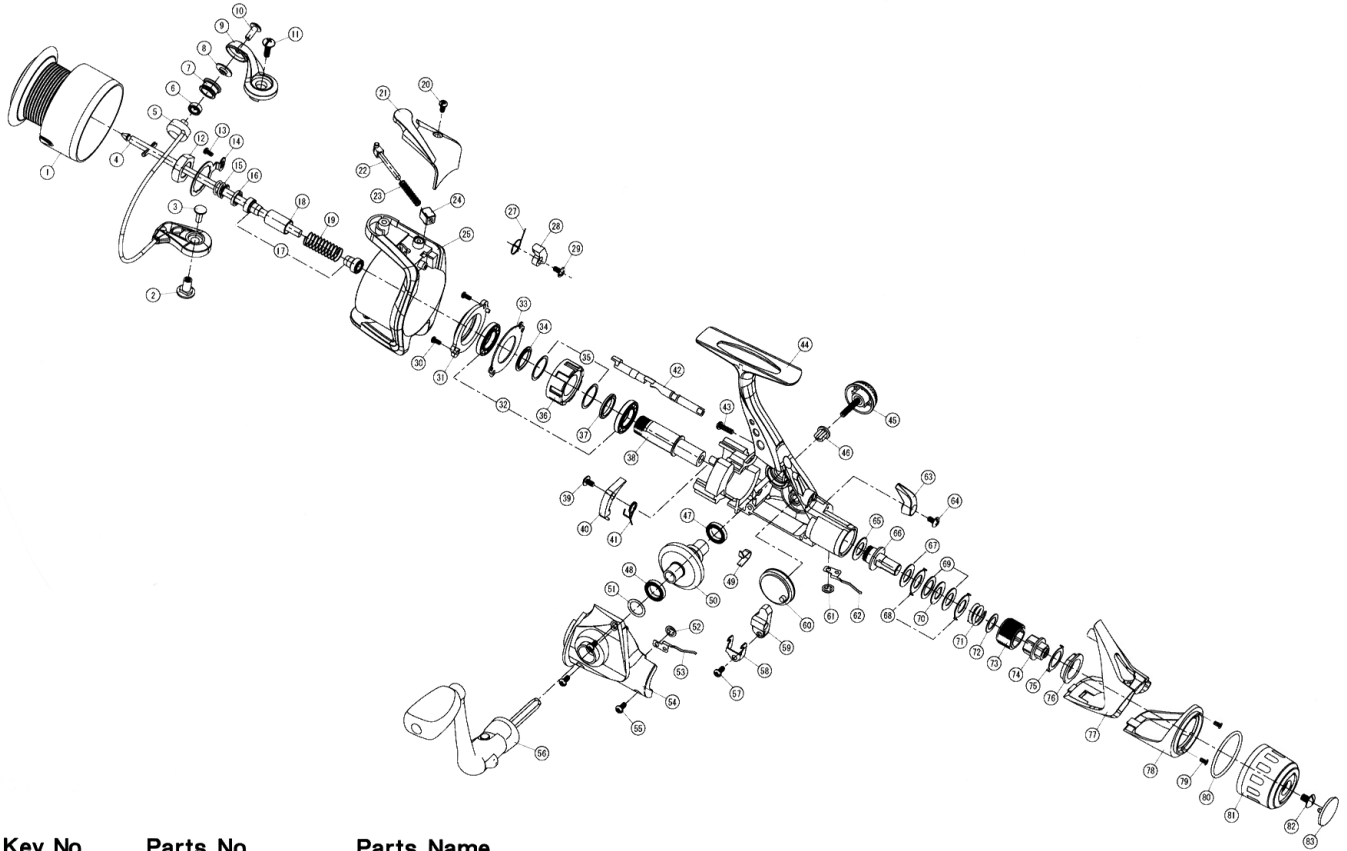

SPINNING REEL LAGUNA 2550

Please order by parts number, not key number
Bitte, Best.-Nr. angeben (Nicht "Key"-Nr.)
Veuillez indiquer le numero de la pièce (Non "Key" No.)

Key No.	Parts No.	Parts Name
1	6W3800010	Spool Assembly
1	6W3800020	Spool Assembly (Extra Spool)
2	6W3402010	Bail Holder Nut
3	6W3802010	Screw (A)
4	6W3803010	Main Shaft
5	6W3379010	Bail Assembly
6	6W3380010	Ball Bearing (A)
7	6W3381010	Line Roller
8	6W3382010	Collar (A)
9	6W3808010	Bail Arm
10	6W3809010	Screw (B)
11	6W3384010	Screw (C)
12	6W3811010	Rotor Nut
13	6W3391010	Screw (D)
14	6W3395010	Rotor Nut Holding Plate
15	6W3814010	Main Shaft Spring (A)
16	6W3398010	Collar (B)
17	6W3816010	Ball Bearing (B)
18	6W3400010	Spacing Sleeve (A)
19	6W3397010	Main Shaft Spring (B)
20	6W3819010	Screw (E)
21	6W3403010	Cover (A)
22	6W3387010	Bail Spring Shaft
23	6W3388010	Bail Spring
24	6W3389010	Bail Spring Holder
25	6W3824010	Rotor
27	6W3405010	Bail Trip Lever Spring
28	6W3406010	Bail Trip Lever
29	6W3828010	Screw (F)
30	6W3829010	Screw (G)
31	6W3409010	Bearing Retainer (A)
32	6W3417010	Ball Bearing (C)
33	6W3411010	Bearing Retainer (B)
34	6W3412010	Collar (C)
35	6W3415010	Washer (A)
36	6W3414010	Roller Clutch
37	6W3415010	Collar (D)
38	6W3837010	Pinion Gear
39	6W3838010	Screw (H)
40	6W3445010	Anti-Reverse Pawl
41	6W3444010	Anti-Reverse Pawl Spring
42	6W3420010	Anti-Reverse Cam
43	6W3842010	Screw (I)
44	6W3843010	Body
45	6W3448010	Handle Screw
46	6W3447010	Collar (E)
47	6W3436010	Ball Bearing (D)
48	6W3436010	Ball Bearing (D)
49	6W3439010	Anti-Reverse Cam Spring (A)
50	6W3848010	Drive Gear
51	6W3437010	Washer (B)
52	6W3850010	Retainer (A)
53	6W3851010	Click Leaf Spring (A)
54	6W3852010	Side Cover
55	6W3853010	Screw (J)
56	6W3854010	Handle Assembly
57	6W3855010	Screw (K)
58	6W3856010	Oscillating Slider Retainer
59	6W3857010	Oscillating Slider
60	6W3427010	Oscillating Gear
61	6W3850010	Retainer (B)
62	6W3859010	Click Leaf Spring (B)
63	6W3424010	Anti-Reverse Lever
64	6W3861010	Screw (L)
65	6W3862010	Washer (C)
66	6W3863010	Drag Metal (A)
67	6W3864010	Drag Washer (A)
68	6W3865010	Eared Washer
69	6W3866010	Drag Washer (B)
70	6W3867010	Key Washer
71	6W3868010	Drag Coil Spring
72	6W3869010	Washer (D)
73	6W3870010	Drag Screw
74	6W3871010	Drag Metal (B)
75	6W3872010	Collar (F)
76	6W3873010	Drag Cover
77	6W3874010	Rear Cover (A)
78	6W3875010	Rear Cover (B)
79	6W3876010	Screw (M)
80	6W3877010	"O" Ring
81	6W3878010	Drag Knob
82	6W3879010	Screw (N)
83	6W3880010	Cap