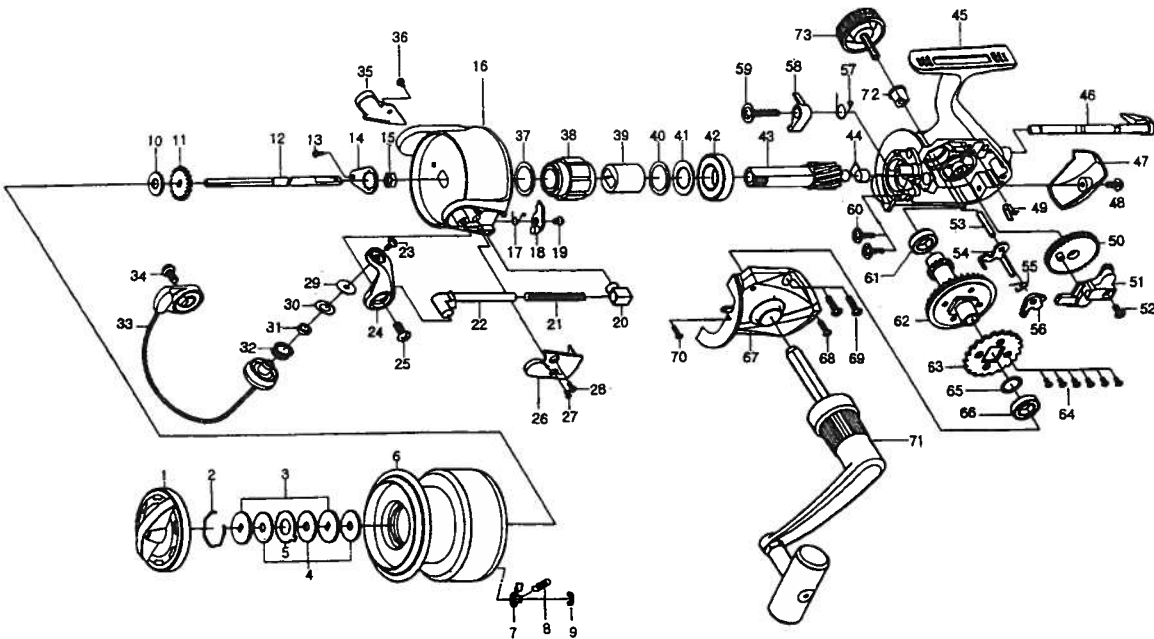

KASTOR 5500 / 6000

Key No.	Parts No.	Parts Name
1	E54-5701	DRAG KNOB
2	171-7701	DRAG WASHER RET
3	L03-1301	KEY WASHER
4	373-3711	DRAG WASHER
5	B89-9501	EARED WASHER
2-9	E55-0601	SPOOL
7	B07-8201	CLICK PAWL
8	145-2101	CLICK SPRING
9	320-1402	CLICK RET
10	L00-3400	SPOOL WASHER
11	L02-1401	CLICK GEAR
12	E54-8601	MAIN SHAFT
13	L01-1702	ROTOR NUT HOLD PLT SCREW
14	F58-9801	ROTOR NUT HOLD PLT
15	340-8301	ROTOR NUT
16	E54-8902	ROTOR
17	F72-3301	BAIL TRIP LEVER SPRING
18	F71-2601	BAIL TRIP LEVER
19	E80-0802	BAIL TRIP LEVER SCREW
20	E80-8901	BAIL SPRING HOLDER
21	E54-9101	BAIL SPRING
22	E80-8707	BAIL SPRING SHAFT
23	F60-7301	LINE ROLLER SCREW
24	E54-4002	BAIL ARM
25	E00-7601	BAIL ARM SCREW
26	E54-9202	BAIL SPRING COVER
27	G25-7301	BAIL SPRING COVER SCREW A
28	E24-8101	BAIL SPRING COVER SCREW B
29	F44-6302	LINE ROLLER COLLAR
30	F44-6202	LINE ROLLER WASHER
31	F47-3401	LINE ROLLER BUSHING
32	F45-4901	LINE ROLLER
33	E54-9302	BAIL
34	E00-7601	BAIL HOLDER SCREW
35	E54-9502	BAIL HOLDER COVER
36	E24-8101	BAIL HOLDER COVER SCREW
37	F71-1801	ROLLER CLUTCH WASHER
38	F72-2601	ROLLER CLUTCH
39	F70-9801	SPACING SLEEVE