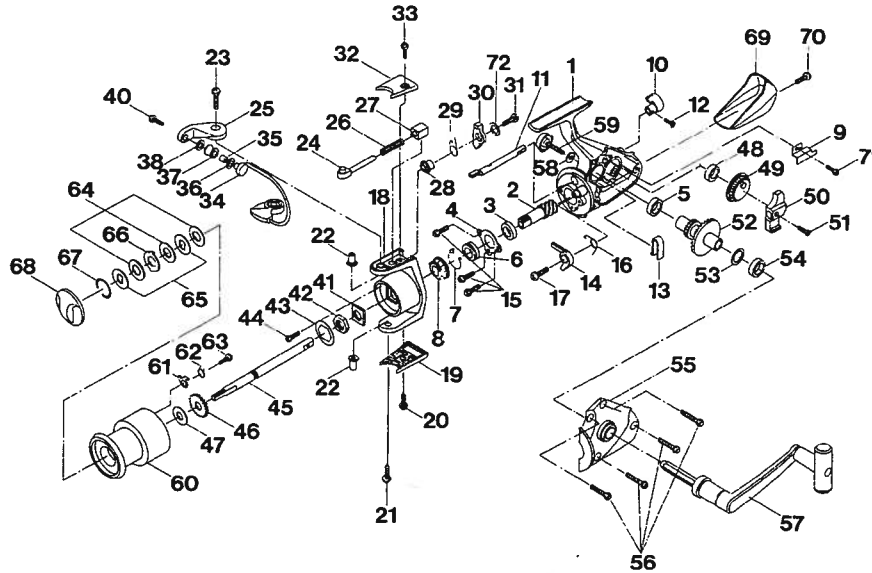

JUPITER-Z4500 / 5000

Key No.	Parts No.	Parts Name
1	W30-4601	BODY
2	W30-8901	PINION GEAR
3	W30-1501	BALL BEARING D
4	W30-1601	BEARING RET
5	W30-3501	BALL BEARING C
6	W30-7801	SPRING HOLDER
7	W30-7701	A/R PAWL SPRING B
8	W30-7601	A/R RATCHET
9	W30-5001	OSC SLIDER HOLDING PLT
10	W30-7001	A/R LEVER
11	W30-8001	A/R CAM
12	W30-8101	A/R LEVER SCREW
13	W30-7101	A/R CAM SPRING
14	W30-7301	A/R PAWL
15	W30-9501	BEARING RET SCREW
16	W30-7501	A/R PAWL SPRING
17	W30-7401	A/R PAWL SCREW
18	W30-8301	ROTOR
19	W31-1101	BAIL TRIP COVER
20	W30-2701	BAIL TRIP COVER SCREW
21	W31-1001	BAIL HOLDER SCREW
22	W30-1801	BAIL HOLDER COLLAR
23	W30-1701	BAIL ARM SCREW
24	W31-2101	BAIL SPRING SHAFT
25	W30-0901	BAIL ARM
26	W30-9001	BAIL SPRING
27	W31-2301	BAIL SPRING HOLDER
28	W31-1901	BAIL TRIP LEVER COLLAR
29	W31-1701	BAIL TRIP LEVER SPRING
30	W31-1301	BAIL TRIP LEVER
31	W31-1501	BAIL TRIP LEVER SCREW
32	W30-1401	BAIL SPRING COVER
33	W30-2701	BAIL SPRING COVER SCREW
34	W30-0101	BAIL
35	W30-6001	BALL BEARING B
36	W30-6101	LINE ROLLER WASHER A
37	W30-6901	LINE ROLLER
38	W30-6201	LINE ROLLER WASHER B
40	W30-5701	LINE ROLLER SCREW
41	W30-8201	ROTOR NUT HOLD PLT