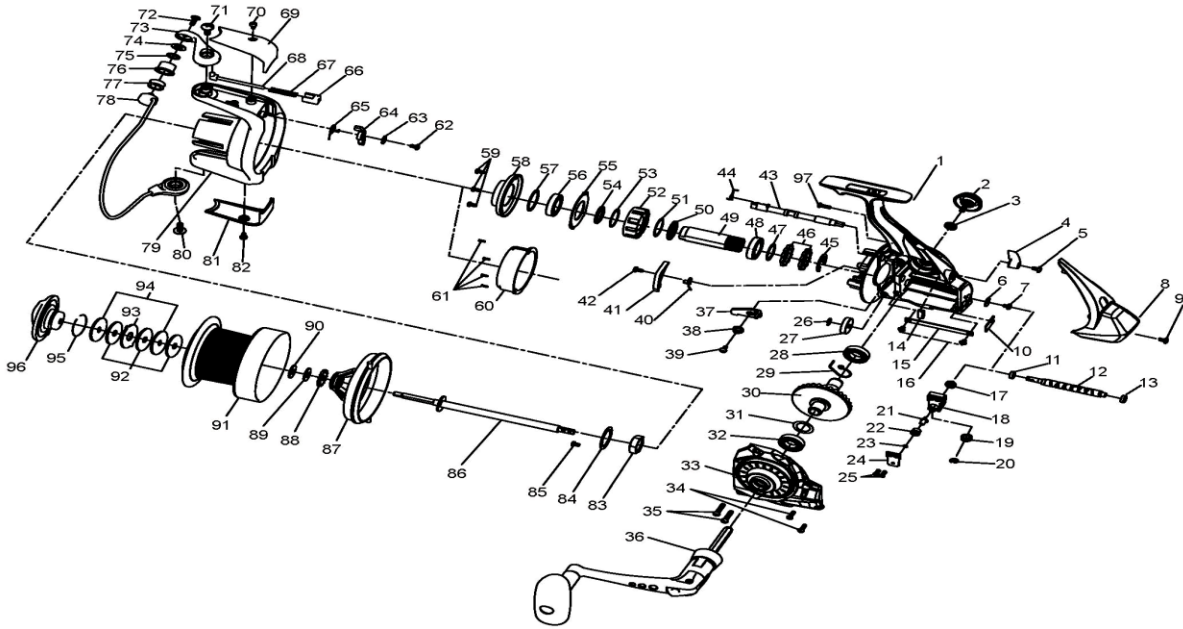

Please order by parts number, not key number
 Veuillez indiquer le numéro de la pièce (Non "Key" No.)

SPINNING REEL **EMCAST SPORT 5500A/6000A**

Key No.	Part No.	Part Name
1	WD5-3602	BODY
2	W36-0201	HANDLE SCREW
3	W36-0101	HANDLE WASHER
4	WD5-3702	A/R LEVER
5	W36-0401	AR/LEVER SCREW
6	W36-0501	BEARING RETAINER
7	W36-0601	SCREW
8	WD5-3802	REAR COVER
9	W36-0901	REAR COVER SCREW
10	W36-1001	WORM SHAFT RET
11	WD5-5101	BALL BEARING
12	W36-1201	WORM SHAFT
13	W36-1101	BUSHING
14	W36-1401	A/R CAM SPRING
15	W36-1501	STABILIZER BAR
16	W36-1601	SCREW
17	W36-1701	BALL BEARING
18	W36-1801	OSC SLIDER
19	W49-6901	BALL BEARING
20	W36-2001	OSC SLIDER RET
21	W36-2101	OSC PAWL
22	W36-2201	COLLAR
23	W36-2301	OSC PAWL WASHER
24	W36-2401	OSC SLIDER COVER
25	W36-2501	SCREW
26	W36-2701	WORM SHAFT GEAR
27	W52-5301	WORM SHAFT RET
28	W42-9301	BALL BEARING
29	W52-5401	A/R PAWL SPRING
30	W36-3001	DRIVE GEAR
31	W50-8701	WASHER
32	W42-9301	BALL BEARING
33	WD5-4002	SIDE COVER
34	W36-3301	SCREW
35	W36-3401	SCREW
36	WD5-4102	HANDLE ASSEMBLY
37	W36-3601	A/R PAWL
38	W36-3701	COLLAR
39	W36-3801	SCREW
40	W36-3901	A/R PAWL SPRING
41	W36-4001	A/R PAWL
42	W36-4101	SCREW
43	W36-4301	A/R CAM
44	W50-3201	A/R PAWL SPRING
45	W36-4401	PINIION RETAINER
46	W36-4501	A/R RATCHET
47	W36-4601	WASHER
48	WD5-5201	BALL BEARING
49	WD5-5301	PINIION GEAR
50	W36-4901	COLLAR

EMCAST SPORT 6000A SPECIAL PARTS

Key No.	Part No.	Part Name
91-95	WD5-4904	SPOOL ASSEMBLY