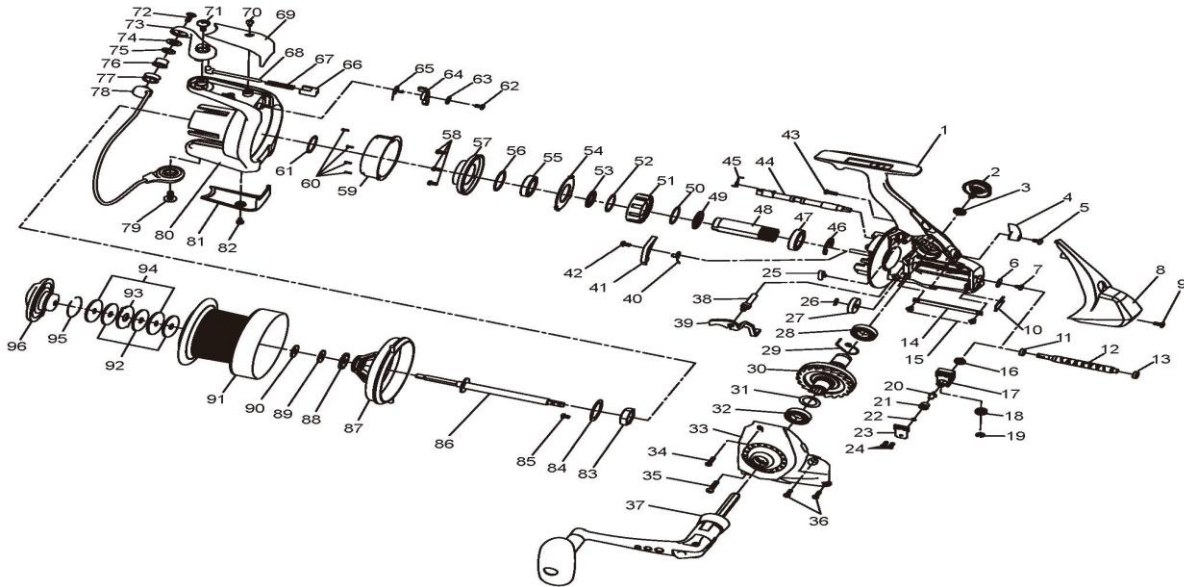

Please order by parts number, not key number
Veuillez indiquer le numéro de la pièce (Non "Key" No.)

SPINNING REEL **EMCAST SPORT 4500A/5000A**

Key No.	Part No.	Part Name	Key No.	Part No.	Part Name
1	WD5-3601	BODY	51	W36-5101	ROLLER CLUTCH
2	W36-0201	HANDLE SCREW	52	W36-5001	WASHER
3	W36-0101	HANDLE WASHER	53	W36-5301	COLLAR
4	WD5-3701	A/R LEVER	54	W36-5401	BEARING RETAINER
5	W36-0401	A/R LEVER SCREW	55	W42-9201	BALL BEARING
6	W36-0502	BEARING RETAINER	56	W36-5501	WASHER
7	W36-0601	SCREW	57	W36-5601	BEARING RETAINER
8	WD5-3801	REAR COVER	58	W36-5701	SCREW
9	W36-0901	REAR COVER SCREW	59	W50-2901	ONE WAY CLUTCH
10	W36-1002	WORM SHAFT RET	60	W50-3001	SCREW
11	WD5-3901	BALL BEARING	61	W36-4601	WASHER
12	W36-1202	WORM SHAFT	62	W36-6601	SCREW
13	W36-1101	BUSHING	63	W31-1801	BAIL TRIP LEVER WASHER
14	W36-1502	STABILIZER BAR	64	W36-6802	BAIL TRIP LEVER
15	W36-1601	SCREW	65	W36-6901	BAIL TRIP LEVER SPRING
16	W36-1701	BALL BEARING	66	W36-7001	BAIL SPRING HOLDER
17	W36-1802	OSC SLIDER	67	W36-7101	BAIL SPRING
18	W49-6901	BALL BEARING	68	W36-7202	BAIL SPRING SHAFT
19	W36-2001	OSC SLIDER RET	69	W36-7302	BAIL SPRING COVER
20	W36-2102	OSC PAWL	70	W36-7401	SCREW
21	W36-2202	COLLAR	71	W36-7501	BAIL ARM SCREW
22	W36-2301	OSC PAWL WASHER	72	W36-7601	SCREW
23	W36-2402	OSC SLIDER COVER	73	WD5-4501	BAIL ARM
24	W36-2501	SCREW	74	W30-6201	COLLAR
25	W36-1401	A/R CAM SPRING	75	W30-6101	LINE ROLLER WASHER
26	W36-2601	RETAINER	76	W57-9501	BUSHING
27	W50-2701	WORM SHAFT GEAR	77	W36-8101	LINE ROLLER
28	W42-9302	BALL BEARING	78	WD5-4601	BAIL ASSEMBLY
29	W36-2901	A/R PAWL SPRING	79	W36-8401	SCREW
30	W50-2501	DRIVE GEAR	80	WD5-4701	ROTOR
31	W36-3101	WASHER	81	W36-8502	COVER
32	W42-9302	BALL BEARING	82	W36-7401	SCREW
33	WD5-4001	SIDE COVER	83	W36-8702	ROTOR NUT
34	W34-3101	SCREW	84	W36-8801	ROTOR NUT HOLDING PLT
35	W36-3401	SCREW	85	W36-8901	SCREW
36	W36-3301	SCREW	86	W36-9002	MAIN SHAFT
37	WD5-4101	HANDLE ASSEMBLY	87	W36-9102	LINE GUARD
38	WD5-4201	A/R PAWL	88	W36-9201	CLICK GEAR
39	W36-3702	COLLAR	89	W36-9301	WASHER
40	W36-3901	A/R PAWL SPRING	90	WD5-4801	WASHER
41	W36-4001	A/R PAWL	91-95	WD5-4901	SPOOL ASSEMBLY
42	W36-4101	SCREW	92	W36-9601	DRAG WASHER
43	W34-3101	SCREW	93	W36-9801	EARED WASHER
44	W36-4302	A/R CAM SPRING	94	W36-9701	KEY WASHER
45	W50-3201	A/R PAWL SPRING	95	W36-9901	DRAG WASHER RET
46	W36-4401	PINION RET	96	WD5-5001	DRAG KNOB
47	WD5-4301	BALL BEARING			
48	WD5-4401	PINION GEAR			
49	W36-4901	COLLAR			
50	W36-5001	WASHER			

EMCAST SPORT 5000A SPECIAL PARTS

Key No.	Part No.	Part Name
91-95	WD5-4902	SPOOL ASSEMBLY