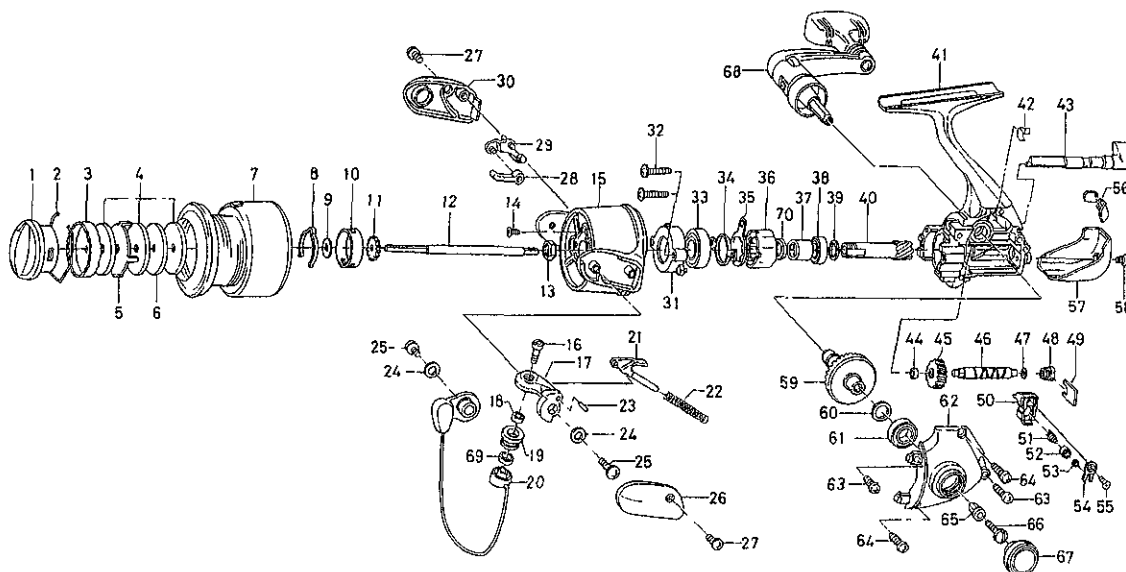

EMBLEM-X3000iA

Key No.	Parts No.	Parts Name
2-7	F69-2901	SPOOL
1	F64-4801	DRAG KNOB
2	F71-0001	DRAG WASHER RET
3	F68-1301	DRAG KNOB CLICK PLT
4	F69-8001	DRAG WASHER
5	F67-6401	EARED WASHER
6	F68-1101	KEY WASHER
8	F70-9001	SPOOL CLICK LEAF SPRING
9	E39-7901	SPOOL WASHER
10	F69-7901	CLICK LEAF SPRING HOLDER
11	E41-3101	CLICK GEAR
12	F68-0001	MAIN SHAFT
13	340-6604	ROTOR NUT
14	B55-7601	ROTOR NUT LOCK SCREW
15	F64-2507	ROTOR
16	F62-5201	LINE ROLLER SCREW
17	F62-3504	BAIL ARM
18	F62-5101	BALL BEARING A
19	F62-5001	LINE ROLLER
20	F69-2601	BAIL
21	F69-1102	BAIL SPRING SHAFT
22	F62-3801	BAIL SPRING
23	F62-3701	BAIL ARM PIN
24	F63-1801	BAIL HOLDER WASHER
25	351-6101	BAIL ARM SCREW
26	F66-0702	BAIL SPRING COVER
27	352-2501	BAIL SPRING COVER SCREW
28	F64-6301	BAIL TRIP PLT
29	F65-4701	BAIL TRIP LEVER
30	F66-0802	BAIL TRIP COVER
31	F67-9801	BEARING RET A
32	E24-7402	BEARING RET SCREW
33	F64-1601	BALL BEARING B
34	F67-9701	BEARING RET B
35	F64-1401	ROLLER CLUTCH RET

Key No.	Parts No.	Parts Name
36	F64-1201	ROLLER CLUTCH
37	F73-2201	SPACING SLEEVE
38	F64-1101	BALL BEARING C
39	F26-2801	PINION WASHER
40	F67-9601	PINION GEAR
41	F69-2501	BODY
42	F67-9201	A/R CAM SPRING
43	F67-9101	A/R LEVER
44	F63-1401	WORM SHAFT BUSH
45	F64-0902	WORM SHAFT GEAR
46	F64-0802	WORM SHAFT
47	375-4101	WORM SHAFT WASHER
48	F67-9501	WORM SHAFT COLLAR
49	F74-9401	WORM SHAFT RET
50	F67-9901	OSC SLIDER
51	F64-1901	OSC PAWL
52	F62-2701	OSC PAWL BUSH
53	375-0801	OSC PAWL WASHER
54	F62-2901	OSC SLIDER COVER
55	352-1502	OSC SLIDER COVER SCREW
56	F68-0202	SHIELD PLT
57	F68-0302	REAR COVER
58	E36-4202	REAR COVER SCREW
59	F66-1201	DRIVE GEAR
60	373-7808	DRIVE GEAR WASHER
61	E15-4001	BALL BEARING D
62	F68-0104	SIDE COVER
63	E15-7502	SIDE COVER SCREW A
64	E15-8602	SIDE COVER SCREW B
65	F43-3502	HANDLE COLLAR
66	363-8511	HANDLE SCREW
67	F69-2402	HANDLE SCREW CAP
68	F69-2801	HANDLE
69	F70-1801	LINE ROLLER COLLAR
70	F73-2401	COLLAR