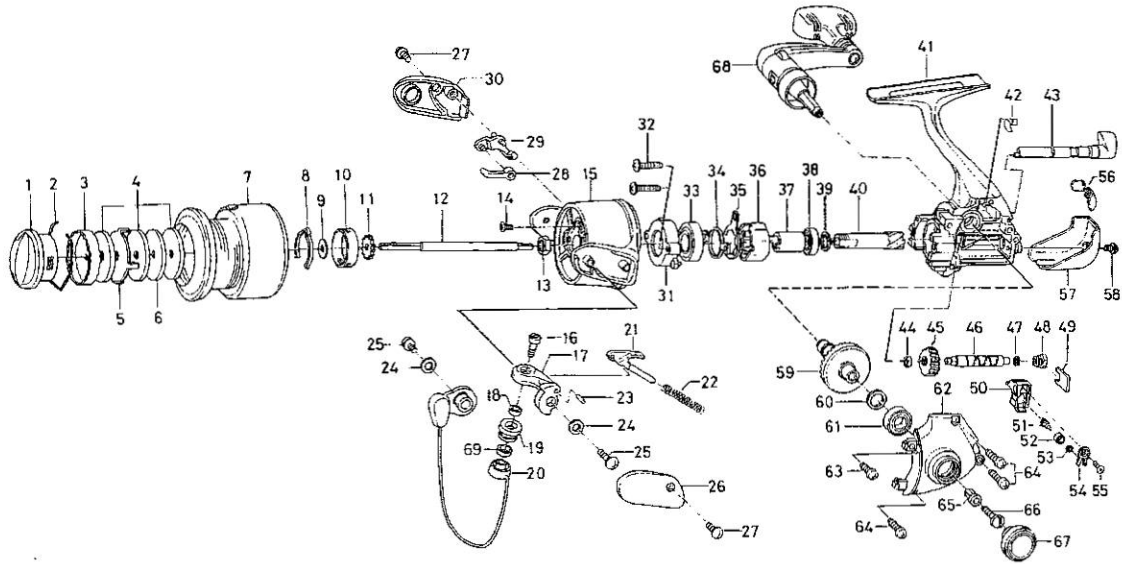

EMBLEM-X1500iA / 2000iA

Key No. Parts No. Parts Name

2-7	F69-0401	SPOOL
1	F63-5601	DRAG KNOB
2	F06-2601	DRAG WASHER RET
3	F69-0201	DRAG KNOB CLICK PLT
4	F69-2301	DRAG WASHER
5	F69-0101	EARED WASHER
6	F69-0001	KEY WASHER
8	F70-4901	SPOOL CLICK LEAF SPRING
9	E39-4001	SPOOL WASHER
10	E12-2303	CLICK LEAF SPRING HOLDER
11	E36-5301	CLICK GEAR
12	F65-2701	MAIN SHAFT
13	341-9203	ROTOR NUT
14	B55-7601	ROTOR NUT LOCK SCREW
15	F63-3707	ROTOR
16	F62-5201	LINE ROLLER SCREW
17	F62-3504	BAIL ARM
18	F62-5101	BALL BEARING A
19	F62-5001	LINE ROLLER
20	F69-0301	BAIL
21	F69-1101	BAIL SPRING SHAFT
22	F74-2401	BAIL SPRING
23	F62-3701	BAIL ARM PIN
24	F63-1801	BAIL HOLDER WASHER
25	351-6101	BAIL ARM SCREW
26	F63-1904	BAIL SPRING COVER
27	352-2501	BAIL SPRING COVER SCREW
28	F62-4601	BAIL TRIP PLT
29	F72-7201	BAIL TRIP LEVER
30	F63-7003	BAIL TRIP COVER
31	F67-5501	BEARING RET
32	E24-7402	BEARING RET SCREW
33	F63-1201	BALL BEARING B
34	F67-5401	BEARING RET B
35	F62-2201	ROLLER CLUTCH RET
36	F62-2001	ROLLER CLUTCH
37	F73-2501	SPACING SLEEVE
38	637-5702	BALL BEARING C

Key No. Parts No. Parts Name

39	F63-3501	PINION WASHER
40	F65-2501	PINION GEAR
41	F67-4601	BODY
42	F65-1901	A/R CAM SPRING
43	F65-1801	A/R LEVER
44	F65-2201	WORM SHAFT BUSH
45	F65-2101	WORM SHAFT GEAR
46	F65-2001	WORM SHAFT
47	375-4101	WORM SHAFT WASHER
48	F65-2301	WORM SHAFT COLLAR
49	F65-2401	WORM SHAFT RET
50	F65-2601	OSC SLIDER
51	F62-2601	OSC PAWL
52	F62-2701	OSC PAWL BUSH
53	375-0801	OSC PAWL WASHER
54	F62-2901	OSC SLIDER COVER
55	E15-0204	OSC SLIDER COVER SCREW
56	F65-2902	SHIELD PLT
57	B65-3102	REAR COVER
58	E24-8101	REAR COVER SCREW
59	F65-2801	DRIVE GEAR
60	375-8502	DRIVE GEAR WASHER
61	637-5702	BALL BEARING D
62	F65-3005	SIDE COVER
63	E15-7502	SIDE COVER SCREW A
64	E13-0501	SIDE COVER SCREW B
65	F40-4801	HANDLE COLLAR
66	363-8511	HANDLE SCREW
67	F65-3502	HANDLE SCREW CAP
68	F69-2701	HANDLE
69	F70-1801	LINE ROLLER COLLAR

EM-X2000iA

Key No. Parts No. Parts Name

2-7	F69-4601	SPOOL
20	F69-7701	BAIL