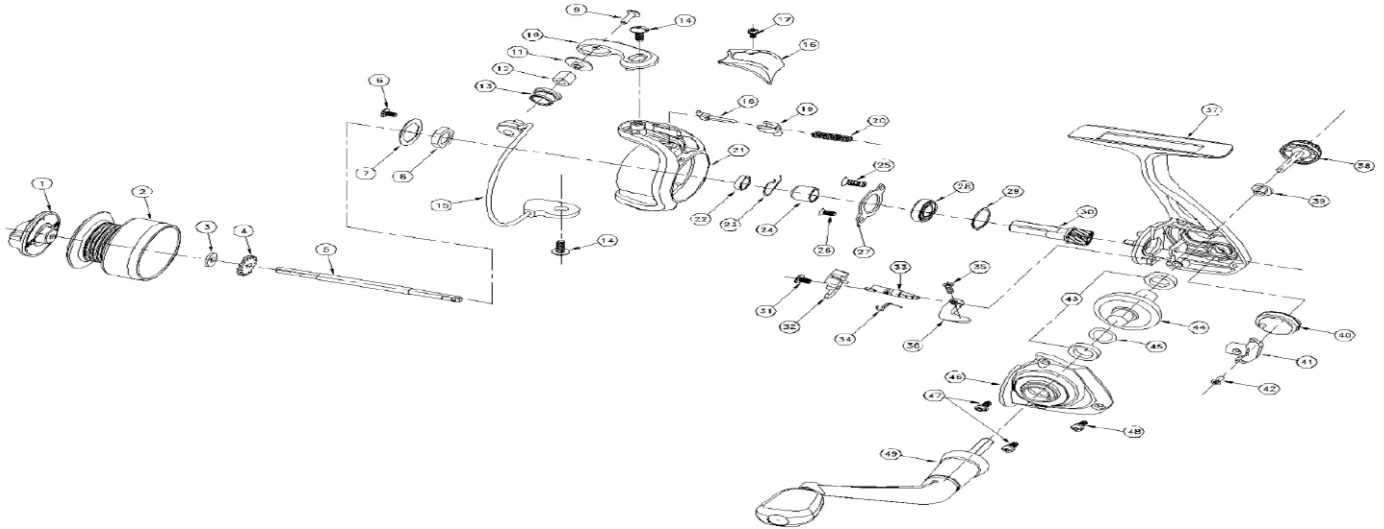

Please order by parts number, not key number  
 Veuillez indiquer le numéro de la pièce (Non "Key" No.)

SPINNING REEL

# D-SPIN 500B/1000B

KEY NO	PARTS NAME	PARTS NO.
1	Drag Knob Assembly	WD0-0301
2	Spool Assembly (500 size)	WD0-0401
3	Washer	W44-5501
4	Click Gear	W44-5601
5	Main Shaft	W79-6201
6	Screw	W44-7201
7	Rotor Nut Holding Plate	W44-7601
8	Rotor Nut	W77-1501
9	Screw	W75-3701
10	Bail Arm	W79-6302
11	Collar	W79-6401
12	Bushing	W34-5201
13	Line Roller	WD0-0501
14	Screw	W77-0801
15	Bail Assembly	W79-8901
16	Rotor Cover	W796-702
17	Screw	W44-6401
18	Bail Spring Shaft	W44-7101
19	Bail Spring	W44-7001
20	Bail Spring Holder	W79-6801
21	Rotor	WD0-0601
22	Collar	W79-7001
23	Anti-reverse Pawl Spring	W79-7101
24	Bail Spring Holder	W79-7201
25	Screw	W44-6401
26	Screw	W79-7301
27	Bearing Retainer	W79-7401
28	Ball Bearing	WD0-1101
29	Collar	W44-8501
30	Pinion Gear	W79-7601
31	Screw	W44-8601
32	Anti-reverse Pawl	W79-7701
33	Anti-reverse Cam	W79-7801
34	Anti-reverse Cam Spring	W79-7901
35	Screw	W75-3301
36	Anti-reverse Lever	W79-9601
37	Body	WD0-0701
38	Handle Screw	W79-8102
39	Collar	W34-4701
40	Oscillating Gear	W45-0101
41	Oscillation Slider	W79-8201
42	Screw	W45-0301
43	Bushing	W34-5301
44	Drive Gear	W79-8301
45	Washer	W75-4201
46	Side Cover	WD0-0801
47	Screw	W75-4601
48	Screw	W34-0401
49	Handle Assembly	WD0-0901

**AD - D-SPIN 1000B  
 SPECIAL PARTS**

2	Spool Assembly (1000 size)	WD0-1001
---	----------------------------	----------