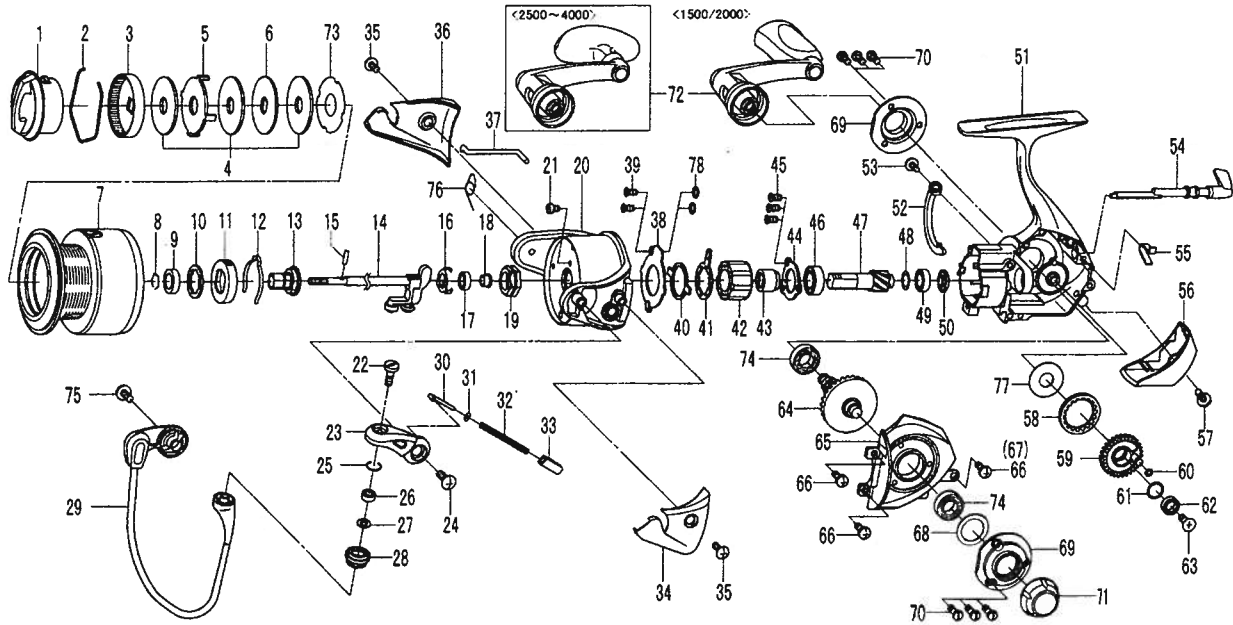

Certate 2500

Key No.	Parts No.	Parts Name
1	G46-9901	DRAG KNOB
2	F71-0001	DRAG WASHER RET
3	F89-5304	DRAG KNOB CLICK PLT
4	F69-1001	DRAG WASHER
5	F62-7301	EARED WASHER
6	F62-7201	KEY WASHER
2-7	G59-0501	SPOOL
8	G47-2401	SPOOL RET
9	G09-5801	SPOOL COLLAR
10	F62-5500	SPOOL WASHER
11	G47-2201	CLICK LEAF SPRING HOLDER
12	F70-4901	SPOOL CLICK LEAF SPRING
13	G47-2101	SPOOL METAL
14	G46-6401	MAIN SHAFT
15	G37-5001	PIN
16	G47-1501	BEARING RET A
17	G46-6201	BALL BEARING A
18	G47-1201	BALL BEARING COLLAR A
19	G47-1301	ROTOR NUT
20	G47-0301	ROTOR
21	E49-2001	ROTOR NUT LOCK SCREW
22	F92-1702	LINE ROLLER SCREW
23	F89-2227	BAIL ARM
24	351-7701	BAIL ARM SCREW
25	G47-1101	O RING A
26	G28-1601	BALL BEARING B
27	F89-7101	LINE ROLLER WASHER
28	G47-0901	LINE ROLLER
29	G47-0501	BAIL
30	G47-1801	BAIL SPRING SHAFT
31	E31-3901	BAIL SPRING WASHER
32	G47-1701	BAIL SPRING
33	G47-1601	BAIL SPRING HOLDER
34	G47-0401	BAIL SPRING COVER
35	G33-2702	BAIL SPRING COVER SCREW
36	G47-0801	BAIL HOLDER COVER
37	G47-1901	BAIL TRIP LEVER
38	G46-7601	BEARING RET B