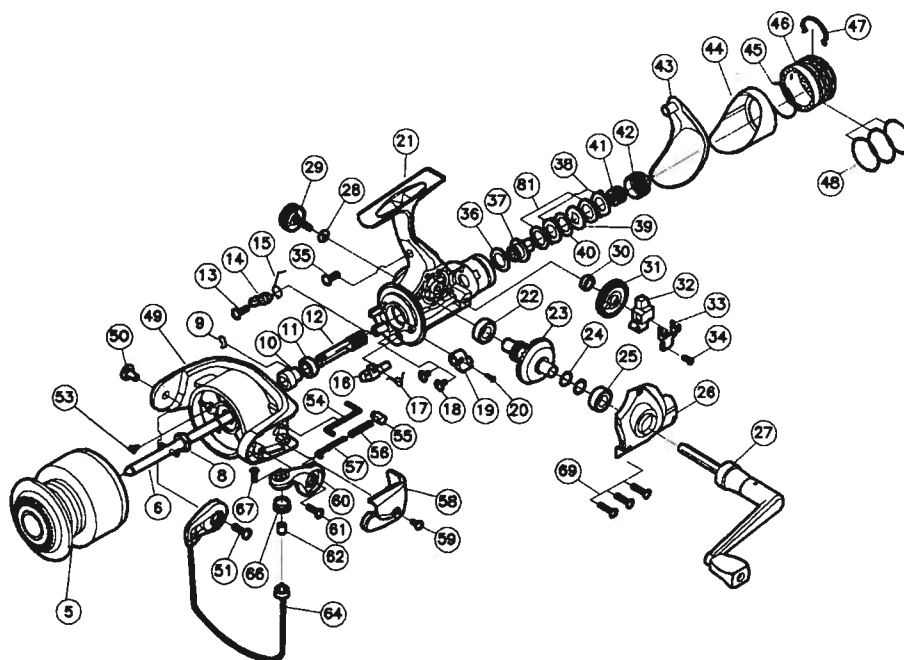

CROSSFIRE 3550 / 4050

Key No.	Parts No.	Parts Name
5	W35-0601	SPOOL
6	W01-3501	MAIN SHAFT
8	W01-3201	ROTOR NUT
9	W35-1104	A/R PAWL SPRING A
10	W35-1204	SPRING HOLDER
11	W01-1201	BALL BEARING A
12	W35-1502	PINION GEAR
13	W35-1602	A/R PAWL SCREW
14	W35-2001	A/R PAWL
15	W35-2501	A/R PAWL SPRING B
16	W35-2901	A/R CAM
17	W00-2401	A/R CAM SPRING
18	W01-1501	BALL BEARING SCREW
19	W01-0501	A/R LEVER
20	W00-2201	A/R LEVER SCREW
21	W35-3303	BODY
22	W01-0201	DRIVE GEAR BUSHING
23	W01-0301	DRIVE GEAR
24	W01-0401	DRIVE GEAR WASHER
25	W01-1202	BALL BEARING B
26	W35-3503	SIDE COVER
27	W35-3803	HANDLE
28	W00-3901	HANDLE WASHER
29	W35-3903	HANDLE SCREW
30	W35-4001	OSC GEAR COLLAR
31	W00-9801	OSC GEAR
32	W00-9901	OSC SLIDER
33	W01-0001	OSC SLIDER RET
34	W01-0101	OSC SLIDER RET PLT SCREW
35	W00-3801	REAR COVER SCREW
36	W00-8601	DRAG WASHER A
37	W00-8701	CLICK GEAR
38	W00-8901	EARED WASHER
39	W00-9001	KEY WASHER
40	W00-8801	DRAG WASHER B
41	W00-9101	DRAG COIL SPRING
42	W35-4202	DRAG SCREW

Key No.	Parts No.	Parts Name
43	W35-4501	REAR COVER A
44	W35-4801	REAR COVER B
45	W35-4903	REAR COVER RET
46	W35-5201	DRAG KNOB
47	W35-5303	DRAG KNOB RET
48	W35-5403	O RING
49	W35-5703	ROTOR
50	W35-5903	BAIL HOLDER NUT
51	W35-6001	BAIL HOLDER SCREW
53	W01-5501	ROTOR NUT LOCK SCREW
54	W35-6103	BAIL TRIP LEVER
55	W35-6201	BAIL SPRING HOLDER
56	W35-6303	BAIL SPRING
57	W35-6403	BAIL SPRING SHAFT
58	W35-6503	BAIL TRIP COVER
59	W01-3001	BAIL TRIP COVER SCREW
60	W35-6803	BAIL ARM
61	W01-4101	BAIL ARM SCREW
62	W00-5401	LINE ROLLER COLLAR
64	W35-7201	BAIL
66	W35-7501	LINE ROLLER
67	W00-5501	LINE ROLLER SCREW
69	W00-3801	SIDE COVER SCREW
81	W35-8702	DRAG WASHER C

SPECIAL PART FOR CF4050

Key No.	Parts No.	Parts Name
5	W35-0701	SPOOL
6	W01-5601	MAIN SHAFT
9	W35-1105	A/R PAWL SPRING A
14	W35-2101	A/R PAWL
31	W01-5001	OSC GEAR
49	W35-5803	ROTOR
54	W35-6104	BAIL TRIP LEVER
58	W35-6504	BAIL TRIP COVER
64	W35-7301	BAIL
81	W35-8702	DRAG WASHER C