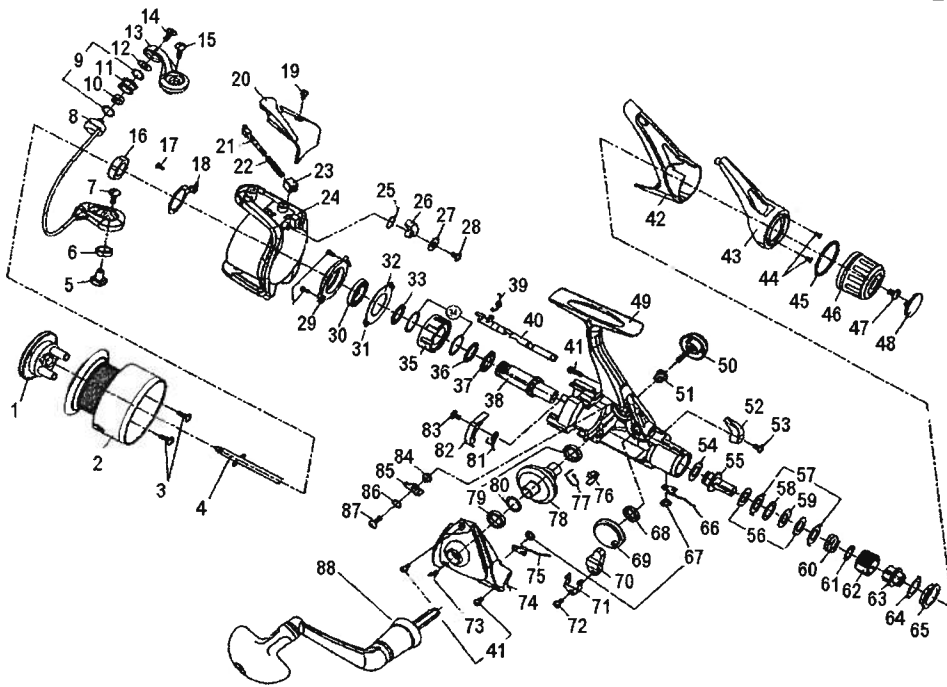

CROSSFIRE 3550-3iR/4050-3iR

Key No.	Parts No.	Parts Name	Key No.	Parts No.	Parts Name
1	W45-9701	FRONT DRAG KNOB	47	W38-7901	DRAG KNOB SCREW
1-3	W55-8801	SPOOL	48	W38-8001	DRAG KNOB SCREW CAP
1-3	W55-8901	SPOOL (EXTRA)	49	W55-9101	BODY
4	W38-0302	MAIN SHAFT	50	W45-4501	HANDLE SCREW
5	W34-0201	BAIL HOLDER NUT	51	W34-4702	HANDLE COLLAR
6	W38-8101	BAIL ARM COLLAR	52	W34-2401	A/R LEVER
7	W38-0201	BAIL HOLDER SCREW	53	W38-6101	A/R LEVER SCREW
8	W45-3301	BAIL	54	W38-6201	DRAG METAL WASHER
9	W45-6601	LINE ROLLER WASHER	55	W38-6302	DRAG METAL A
10	W33-8202	LINE ROLLER BUSHING	56	W45-9001	DRAG WASHER A
11	W38-0602	LINE ROLLER	57	W38-6501	EARED WASHER
12	W33-8201	LINE ROLLER COLLAR	58	W38-6601	DRAG WASHER B
13	W51-5701	BAIL ARM	59	W38-6701	KEY WASHER
14	W46-4101	LINE ROLLER SCREW	60	W38-6801	DRAG COIL SPRING
15	W46-6201	BAIL ARM SCREW	61	W38-6901	DRAG SCREW WASHER
16	W38-1102	ROTOR NUT	62	W38-7001	DRAG SCREW
17	W46-7001	ROTOR NUT HOLD PLT SCREW	63	W38-7101	DRAG METAL B
18	W46-7101	ROTOR NUT HOLD PLT	64	W38-7201	DRAG COLLAR
19	W38-1901	BAIL SPRING COVER SCREW	65	W46-5401	DRAG COVER
20	W34-0330	BAIL SPRING COVER	66	W38-5901	CLICK LEAF SPRING B
21	W33-8702	BAIL SPRING SHAFT	67	W38-5001	CLICK LEAF SPRING RET
22	W38-2202	BAIL SPRING	68	W45-8701	OSC GEAR COLLAR
23	W33-8901	BAIL SPRING HOLDER	69	W34-2703	OSC GEAR
24	W55-9001	ROTOR	70	W38-5702	OSC SLIDER
25	W34-0501	BAIL TRIP LEVER SPRING	71	W46-5501	OSC SLIDER RET
26	W34-0602	BAIL TRIP LEVER	72	W38-5501	OSC SLIDER SCREW
27	W46-4501	BAIL TRIP LEVER WASHER	73	W46-5601	SIDE COVER SCREW A
28	W34-0703	A/R LEVER SCREW	74	W55-9201	SIDE COVER
29	W46-4601	BEARING RET SCREW	75	W38-5101	CLICK LEAF SPRING A
30	W34-0901	BEARING RET A	76	W34-3802	DRIVE GEAR
31	W34-1701	BALL BEARING A	77	W46-5801	A/R PAWL SPRING A
32	W34-1101	BEARING RET B	78	W44-1101	A/R CAM SPRING B
33	W34-1201	BEARING RET COLLAR	79	W34-3602	BALL BEARING B
34	W34-1501	ROLLER CLUTCH WASHER	80	W34-3701	DRIVE GEAR WASHER
35	W34-1401	ROLLER CLUTCH	81	W34-4401	A/R PAWL SPRING B
36	W34-1601	BALL BEARING COLLAR	82	W34-4501	A/R PAWL A
37	W46-4701	PINION GEAR COLLAR	83	W38-3801	A/R PAWL SCREW
38	W47-0601	PINION GEAR	84	W46-5901	A/R PAWL COLLAR
39	W46-4901	A/R CAM SPRING A	85	W46-6001	A/R PAWL B
40	W34-2003	A/R CAM	86	W34-4101	A/R PAWL COLLAR
41	W38-4201	SIDE COVER SCREW B	87	W34-4301	A/R PAWL SCREW
42	W46-7301	REAR COVER A	88	W51-6301	HANDLE
43	W47-3701	REAR COVER B			
44	W45-9501	REAR COVER B SCREW			
45	W38-7701	O RING			
46	W45-9601	DRAG KNOB			