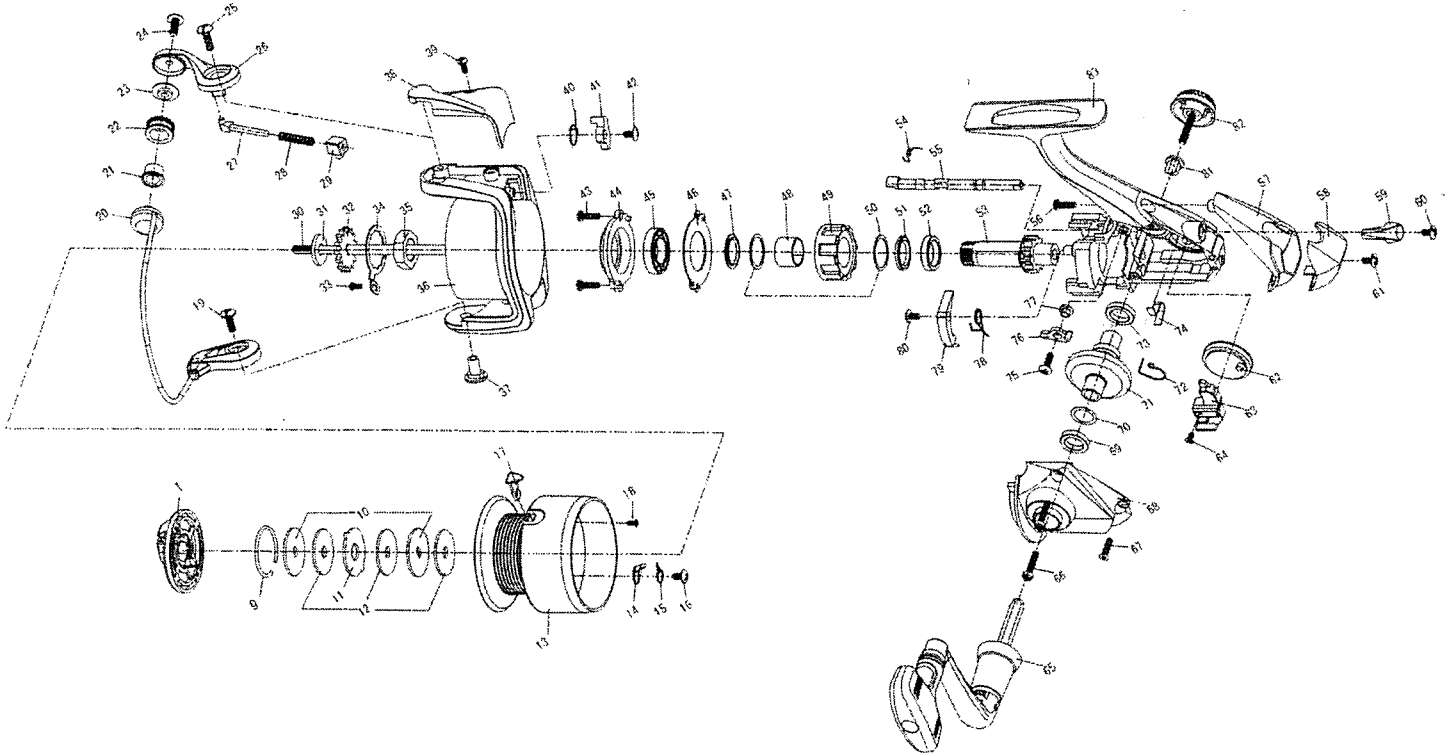

CROSSFIRE 3500i / 4000i

Key No.	Parts No.	Parts Name
1	W33-5804	DRAG KNOB ASSY
9	W33-5901	DRAG WASHER RET
10	W33-6002	KEY WASHER
11	W33-6102	EARED WASHER
12	W33-6202	DRAG WASHER
14	W30-1901	CLICK PAWL
15	W30-2101	CLICK SPRING
16	W33-7202	CLICK PAWL SCREW
17	W33-7302	LINE HOLDER
18	W33-7402	LINE HOLDER SCREW
9-18	W33-7703	SPOOL
9-18	W33-7713	SPOOL (EXTRA)
19	W33-9001	BAIL HOLDER SCREW
20	W33-7909	BAIL
21	W34-5202	LINE ROLLER BUSHING
22	W33-8102	LINE ROLLER
23	W33-8202	LINE ROLLER COLLAR
24	W33-8301	LINE ROLLER SCREW
25	W33-8401	BAIL ARM SCREW
26	W33-8603	BAIL ARM
27	W33-8702	BAIL SPRING SHAFT
28	W33-8802	BAIL SPRING
29	W33-8901	BAIL SPRING HOLDER
30	W33-9203	MAIN SHAFT
31	W33-9302	MAIN SHAFT WASHER
32	W33-9402	CLICK GEAR
33	W33-9102	ROTOR NUT HOLD PLT SCREW
34	W33-9501	ROTOR NUT HOLD PLT
35	W33-9601	ROTOR NUT
36	W34-0109	ROTOR
37	W34-0201	BAIL HOLDER NUT
38	W34-0306	BAIL SPRING COVER
39	W34-0401	BAIL SPRING COVER SCREW
40	W34-0501	BAIL TRIP LEVER SPRING
41	W34-0602	BAIL TRIP LEVER
42	W34-0703	BAIL TRIP LEVER SCREW
43	W34-0801	BEARING RET SCREW
44	W34-0901	BEARING RET A
45	W34-1001	BALL BEARING
46	W34-1101	BEARING RET B
47	W34-1201	COLLAR A