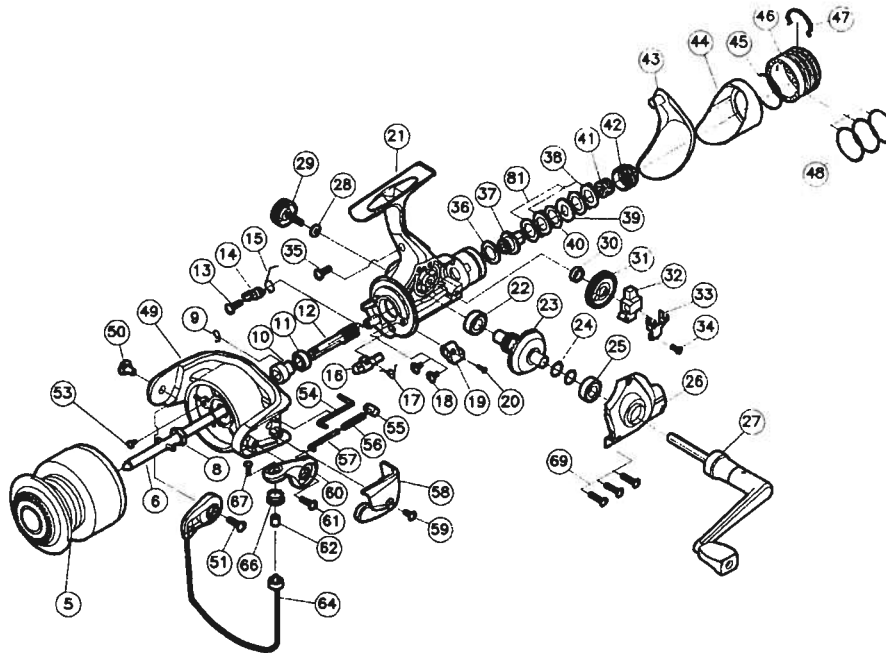

CROSSFIRE 2550

Key No.	Parts No.	Parts Name
5	W35-0501	SPOOL
6	W00-8001	MAIN SHAFT
8	W00-4801	ROTOR NUT
9	W35-1103	A/R PAWL SPRING A
10	W35-1203	SPRING HOLDER
11	W00-2801	BALL BEARING A
12	W35-1402	PINION GEAR
13	W35-1601	A/R PAWL SCREW
14	W35-1901	A/R PAWL
15	W35-2401	A/R PAWL SPRING B
16	W35-2701	A/R CAM
17	W00-2401	A/R CAM SPRING
18	W00-3101	BALL BEARING SCREW
19	W00-2101	A/R LEVER
20	W00-2201	A/R LEVER SCREW
21	W35-3203	BODY
22	W01-7101	DRIVE GEAR BUSHING
23	W00-7201	DRIVE GEAR
24	W00-2001	DRIVE GEAR WASHER
25	W00-2802	BALL BEARING B
26	W35-3403	SIDE COVER
27	W35-3703	HANDLE
28	W00-3901	HANDLE WASHER
29	W35-3903	HANDLE SCREW
30	W35-4001	OSC GEAR COLLAR
31	W00-6901	OSC GEAR
32	W00-7001	OSC SLIDER
33	W00-7101	OSC SLIDER RET
34	W00-1701	OSC SLIDER RET PLT SCREW
35	W35-4102	REAR COVER SCREW
36	W00-0201	DRAG WASHER A

Key No.	Parts No.	Parts Name
37	W00-0301	CLICK GEAR
38	W00-0501	EARED WASHER
39	W00-0601	KEY WASHER
40	W00-0401	DRAG WASHER B
41	W00-0701	DRAG COIL SPRING
42	W35-4201	DRAG SCREW
43	W35-4401	REAR COVER A
44	W35-4701	REAR COVER B
45	W35-4902	REAR COVER RET
46	W35-5101	DRAG KNOB
47	W35-5302	DRAG KNOB RET
48	W35-5402	O RING
49	W35-5604	ROTOR
50	W35-5902	BAIL HOLDER NUT
51	W35-6001	BAIL HOLDER SCREW
53	W01-5501	ROTOR NUT LOCK SCREW
54	W35-6102	BAIL TRIP LEVER
55	W35-6201	BAIL SPRING HOLDER
56	W35-6302	BAIL SPRING
57	W35-6402	BAIL SPRING SHAFT
58	W35-6502	BAIL TRIP COVER
59	W01-3001	BAIL TRIP COVER SCREW
60	W35-6704	BAIL ARM
61	W00-5701	BAIL ARM SCREW
62	W00-5401	LINE ROLLER COLLAR
64	W35-7101	BAIL
66	W35-7401	LINE ROLLER
67	W00-5501	LINE ROLLER SCREW
69	W00-3801	SIDE COVER SCREW
81	W35-8701	DRAG WASHER C