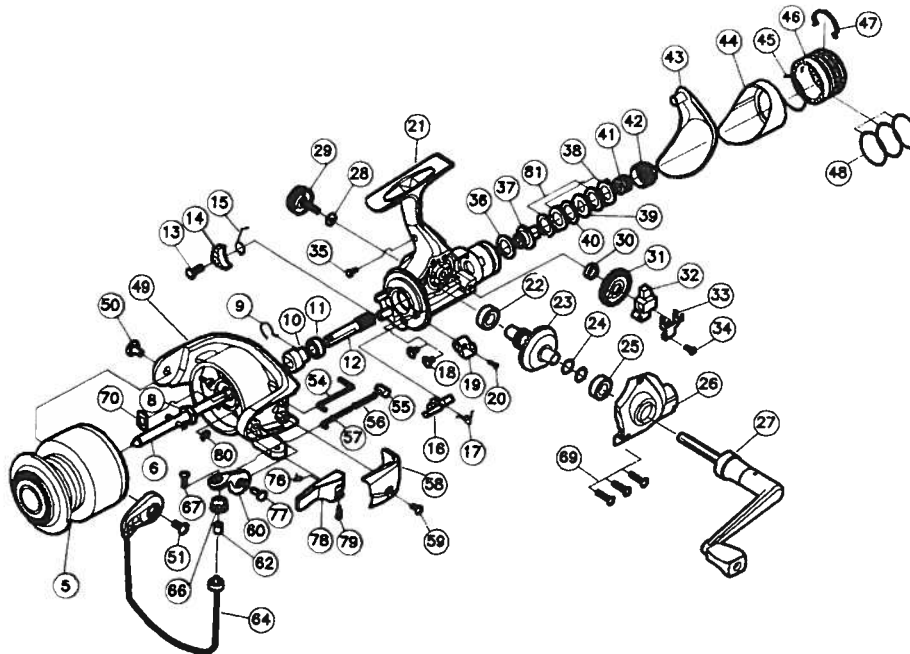

CROSSFIRE 1555

Key No.	Parts No.	Parts Name
5	W35-0402	SPOOL
6	W00-5101	MAIN SHAFT
8	W00-4801	ROTOR NUT
9	W35-1101	A/R PAWL SPRING A
10	W35-1201	SPRING HOLDER
11	W00-2801	BALL BEARING A
12	W35-1302	PINION GEAR
13	W35-1601	A/R PAWL SCREW
14	W35-1701	A/R PAWL
15	W35-2201	A/R PAWL SPRING B
16	W35-2601	A/R CAM
17	W00-2401	A/R CAM SPRING
18	W00-3101	BALL BEARING SCREW
19	W00-2101	A/R LEVER
20	W00-2201	A/R LEVER SCREW
21	W35-3103	BODY
22	W00-1801	DRIVE GEAR BUSHING
23	W00-1901	DRIVE GEAR
24	W00-2001	DRIVE GEAR WASHER
25	W01-5701	BALL BEARING B
26	W35-3333	SIDE COVER
27	W35-3603	HANDLE
28	W00-3901	HANDLE WASHER
29	W35-3903	HANDLE SCREW
30	W35-4001	OSC GEAR COLLAR
31	W00-1401	OSC GEAR
32	W00-1501	OSC SLIDER
33	W00-1601	OSC SLIDER RET
34	W00-1701	OSC SLIDER RET PLT SCREW
35	W35-4102	REAR COVER SCREW
36	W00-0201	DRAG WASHER A
37	W00-0301	CLICK GEAR
38	W00-0501	EARED WASHER

Key No.	Parts No.	Parts Name
39	W00-0601	KEY WASHER
40	W00-0401	DRAG WASHER B
41	W00-0701	DRAG COIL SPRING
42	W35-4201	DRAG SCREW
43	W35-4301	REAR COVER A
44	W35-4601	REAR COVER B
45	W35-4901	REAR COVER RET
46	W35-5001	DRAG KNOB
47	W35-5301	DRAG KNOB RET
48	W35-5401	O RING
49	W35-5501	ROTOR
50	W35-5901	BAIL HOLDER NUT
51	W35-6001	BAIL HOLDER SCREW
54	W35-6101	BAIL TRIP LEVER
55	W35-6201	BAIL SPRING HOLDER
56	W35-6301	BAIL SPRING
57	W35-6401	BAIL SPRING SHAFT
58	W35-6501	BAIL TRIP COVER
59	W00-4601	BAIL TRIP COVER SCREW
60	W35-6601	BAIL ARM
62	W00-5401	LINE ROLLER COLLAR
64	W35-7002	BAIL
66	W35-7401	LINE ROLLER
67	W00-5501	LINE ROLLER SCREW
69	W00-3801	SIDE COVER SCREW
70	W00-4901	ROTOR NUT HOLD PLT
76	W35-8201	TRIGGER SPRING
77	W35-8301	BAIL ARM SCREW
78	W35-8401	TRIGGER LEVER
79	W35-8501	TRIGGER SCREW
80	W35-8601	BAIL ARM SCREW RET
81	W35-8701	DRAG WASHER C