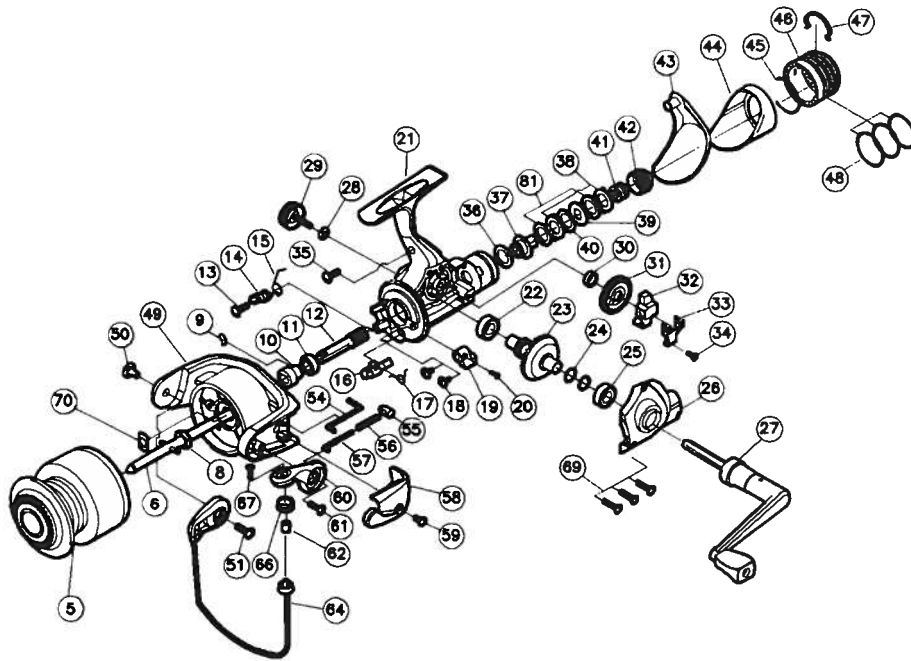

# CROSSFIRE 1550

Key No.	Parts No.	Parts Name
5	W35-0401	SPOOL
6	W00-5101	MAIN SHAFT
8	W00-4801	ROTOR NUT
9	W35-1102	A/R PAWL SPRING A
10	W35-1202	SPRING HOLDER
11	W00-2801	BALL BEARING A
12	W35-1302	PINION GEAR
13	W35-1601	A/R PAWL SCREW
14	W35-1801	A/R PAWL
15	W35-2301	A/R PAWL SPRING B
16	W35-2701	A/R CAM
17	W00-2401	A/R CAM SPRING
18	W00-3101	BALL BEARING SCREW
19	W00-2101	A/R LEVER
20	W00-2201	A/R LEVER SCREW
21	W35-3103	BODY
22	W00-1801	DRIVE GEAR BUSHING
23	W00-1901	DRIVE GEAR
24	W00-2001	DRIVE GEAR WASHER
25	W01-5701	BALL BEARING B
26	W35-3333	SIDE COVER
27	W35-3603	HANDLE
28	W00-3901	HANDLE WASHER
29	W35-3903	HANDLE SCREW
30	W35-4001	OSC GEAR COLLAR
31	W00-1401	OSC GEAR
32	W00-1501	OSC SLIDER
33	W00-1601	OSC SLIDER RET
34	W00-1701	OSC SLIDER RET PLT SCREW
35	W35-4102	REAR COVER SCREW
36	W00-0201	DRAG WASHER A

Key No.	Parts No.	Parts Name
37	W00-0301	CLICK GEAR
38	W00-0501	EARED WASHER
39	W00-0601	KEY WASHER
40	W00-0401	DRAG WASHER B
41	W00-0701	DRAG COIL SPRING
42	W35-4201	DRAG SCREW
43	W35-4301	REAR COVER A
44	W35-4601	REAR COVER B
45	W35-4901	REAR COVER RET
46	W35-5001	DRAG KNOB
47	W35-5301	DRAG KNOB RET
48	W35-5401	O RING
49	W35-5504	ROTOR
50	W35-5901	BAIL HOLDER NUT
51	W35-6001	BAIL HOLDER SCREW
54	W35-6101	BAIL TRIP LEVER
55	W35-6201	BAIL SPRING HOLDER
56	W35-6301	BAIL SPRING
57	W35-6401	BAIL SPRING SHAFT
58	W35-6501	BAIL TRIP COVER
59	W00-4601	BAIL TRIP COVER SCREW
60	W35-6604	BAIL ARM
61	W00-5701	BAIL ARM SCREW
62	W00-5401	LINE ROLLER COLLAR
64	W35-7001	BAIL
66	W35-7401	LINE ROLLER
67	W00-5501	LINE ROLLER SCREW
69	W00-3801	SIDE COVER SCREW
70	W00-4901	ROTOR NUT HOLD PLT
81	W35-8701	DRAG WASHER C