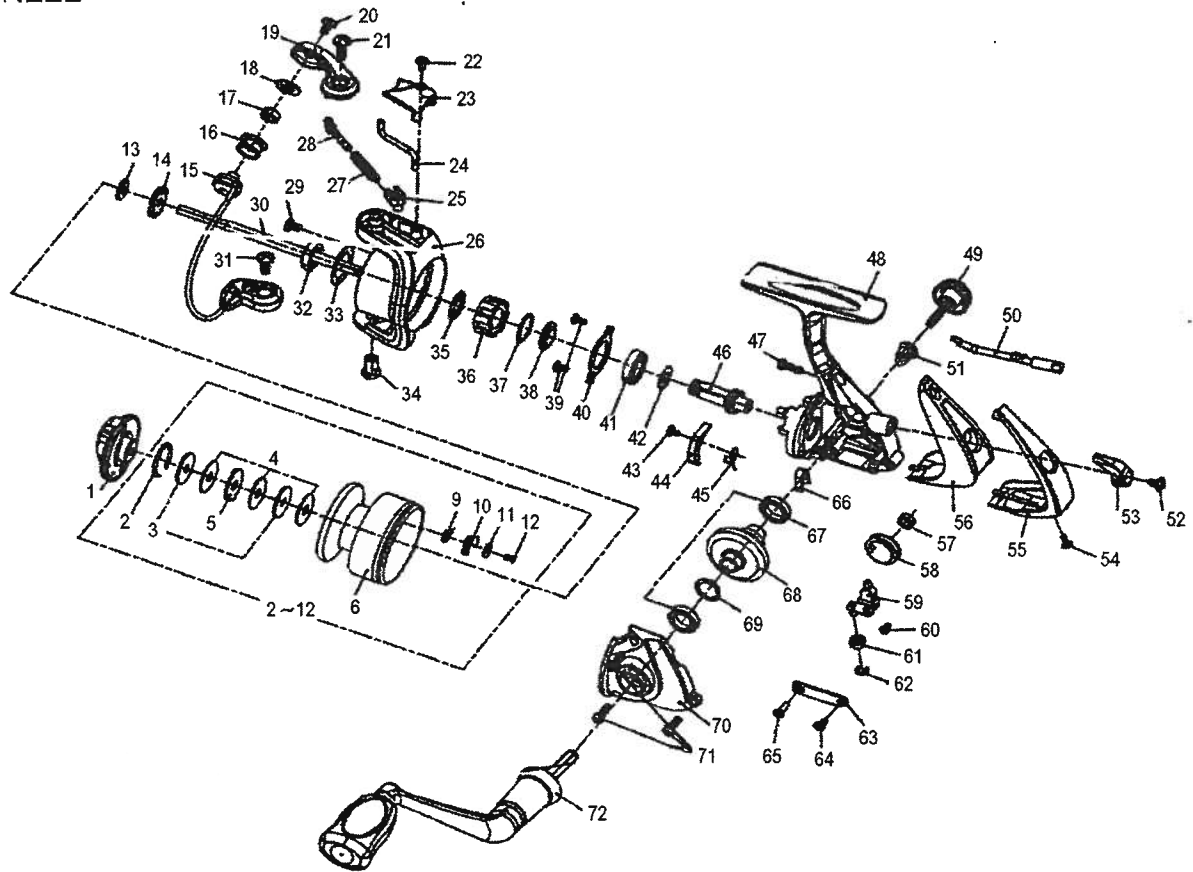

CROSSFIRE 1000-3i

Key No.	Parts No.	Parts Name	Key No.	Parts No.	Parts Name
1	W44-4001	DRAG KNOB ASSY	38	W44-8101	BEARING RET COLLAR
2	W44-4401	DRAG WASHER RET	39	W44-8201	BEARING RET SCREW
3	W44-4501	KEY WASHER	40	W44-8301	BEARING RET
4	W44-4601	DRAG WASHER	41	W44-8401	BALL BEARING A
5	W44-4701	EARED WASHER	42	W44-8501	PINION WASHER
9	W44-5101	CLICK PAWL SPRING	43	W44-8601	A/R PAWL SCREW
10	W44-5201	CLICK PAWL	44	W44-8701	A/R PAWL
11	W44-5301	CLICK PAWL WASHER	45	W44-8801	A/R PAWL SPRING
12	W44-5401	CLICK PAWL SCREW	46	W52-0401	PINION GEAR
2-12	W51-9901	SPOOL	47	W44-9001	REAR COVER A SCREW
2-12	W52-0001	SPOOL (EXTRA)	48	W52-0501	BODY
13	W44-5501	SPOOL WASHER	49	W44-9201	HANDLE SCREW
14	W44-5601	CLICK GEAR	50	W44-9301	A/R CAM
15	W44-5701	BAIL	51	W44-9401	HANDLE COLLAR
16	W44-5801	LINE ROLLER	52	W44-9501	A/R LEVER SCREW
17	W52-0101	LINE ROLLER BUSHING	53	W44-9601	A/R LEVER
18	W44-6001	LINE ROLLER COLLAR	54	W44-9701	REAR COVER B SCREW
19	W52-0201	BAIL ARM	55	W45-2301	REAR COVER B
20	W44-6201	LINE ROLLER SCREW	56	W45-2401	REAR COVER A
21	W44-6301	BAIL ARM SCREW	57	W45-0001	OSC GEAR COLLAR
22	W44-6401	BAIL SPRING COVER SCREW	58	W45-0101	OSC GEAR
23	W44-6601	BAIL SPRING COVER	59	W45-0201	OSC SLIDER
24	W44-6701	TRIP LINK	60	W45-0301	OSC SLIDER SCREW
25	W44-6801	BAIL SPRING HOLDER	61	W45-0401	OSC SLIDER BUSHING
26	W52-0301	ROTOR	62	W45-0501	OSC SLIDER WASHER
27	W44-7001	BAIL SPRING	63	W45-0601	OSC SLIDER COVER
28	W44-7101	BAIL SPRING SHAFT	64	W45-0701	OSC SLIDER COVER SCREW A
29	W44-7201	ROTOR NUT LOCK SCREW	65	W45-0801	OSC SLIDER COVER SCREW B
30	W44-7301	MAIN SHAFT	66	W45-0901	A/R CAM SPRING
31	W44-7401	BAIL HOLDER SCREW	67	W45-1001	BALL BEARING B
32	W44-7501	ROTOR NUT	68	W45-1101	DRIVE GEAR
33	W44-7601	ROTOR NUT WASHER	69	W45-1201	DRIVE GEAR WASHER
34	W44-7701	BAIL HOLDER NUT	70	W52-0601	SIDE COVER
35	W44-7801	ROLLER CLUTCH COLLAR	71	W45-1401	SIDE COVER SCREW
36	W44-7901	ROLLER CLUTCH	72	W52-0701	HANDLE
37	W44-8001	ROLLER CLUTCH WASHER			