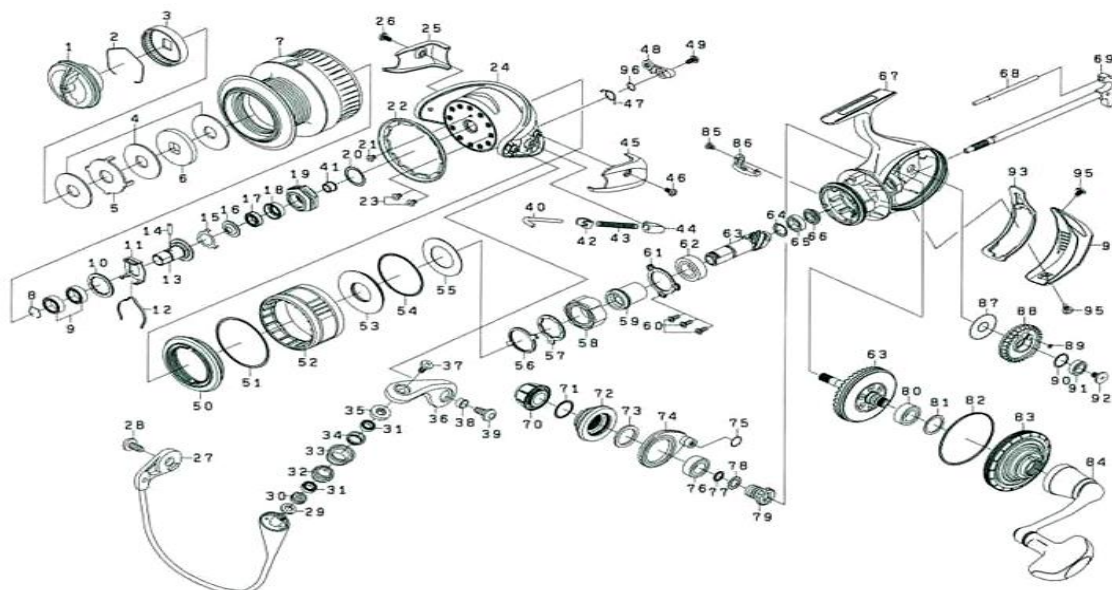

SPINNING REEL CERTATE-HD3500-4000H

Please order by parts number, not key number
Veuillez indiquer le numéro de la pièce (Non "Key" No.)

Key No.	Part No.	Part Name	Key No.	Part No.	Part Name
1	J41-5501	DRAG KNOB	51	H17-6501	O RING
2	F71-0001	DRAG WASHER RET	52	J30-1701	COVER NUT
3	F89-5302	DRAG KNOB CLICK PLT	53	H61-9301	MAGNET
4	J23-0101	WASHER	54	H45-2801	O RING
5	F62-7301	EARED WASHER	55	H61-9201	WASHER
6	H71-4001	KEY WASHER	56	H69-0201	CLUTCH CAM RETAINER
2~7	J30-3401	SPOOL ASSEMBLY	57	H62-4501	CLUTCH CAM
8	G52-5101	BEARING RET	58	G31-4501	ROLLER CLUTCH
9	G74-7401	COLLAR	59	H78-2302	SPACING SLEEVE
10	G90-3900	WASHER	60	E13-4508	SCREW
11	G69-4001	CLICK LEAF SPRING HOLDER	61	G52-2901	BEARING RET
12	H73-7101	LEAF SPRING	62	G52-2803	BALL BEARING
13	J30-2801	SPOOL METAL	63	Z02-2636	PINION + DRIVE GEAR UNIT
14	F64-3601	PIN	64	G57-8501	WASHER
15	G52-4801	BEARING RET	65	G52-2705	BALL BEARING
16	H62-1501	PACKING	66	H61-8001	COLLAR
17	G21-2503	BALL BEARING	67	J30-0101	BODY
18	J30-2501	COLLAR	68	H63-9301	STABILIZER BAR
19	J30-2401	ROTOR NUT	69	J30-0601	MAIN SHAFT
20	G64-5603	WASHER	70	J30-3301	HANDLE SCREW CAP
21	H02-2701	SCREW	71	G16-2401	O RING
22	J30-2301	LINE GUARD RING	72	J30-1402	BODY COVER (A) R
23	H02-2701	SCREW	73	J30-1301	COLLAR
24	J30-2101	ROTOR	74	J30-0301	SET PLATE
25	J30-2201	SIDE COVER (A)	75	J30-0401	O RING
26	H43-1301	SCREW	76	J04-0001	BALL BEARING (MS)
27	H99-4703	BAIL ASSEMBLY	77	J18-5701	O RING
28	H43-1201	SCREW	78	G80-0701	BALL BEARING
29	B41-1700	WASHER	79	J30-0501	GEAR
30	H74-3401	MAGNET	80	J04-0001	BALL BEARING (MS)
31	G68-6903	BALL BEARING	81	G64-5600	DRIVE GEAR WASHER
32	H74-3701	COLLAR	82	H50-2601	O RING
33	H74-3801	LINE ROLLER	83	J30-1501	BODY COVER (A) L
34	H74-3901	COLLAR	84	J30-2901	HANDLE ASSEMBLY
35	H74-4001	MAGNET	85	H45-5407	SCREW
36	H96-0102	ARM LEVER	86	H77-5701	COLLAR
37	H69-7701	SCREW	87	G64-4203	WASHER
38	H96-2401	COLLAR	88	J30-4201	OSC GEAR
39	H43-1201	SCREW	89	B85-3101	O RING
40	H64-0601	BAIL SPRING SHAFT	90	G52-2100	WASHER
41	J40-1401	COLLAR	91	G46-7102	BALL BEARING
42	H57-6101	BAIL SPRING PLT	92	H27-2202	SCREW
43	H64-0701	BAIL SPRING	93	J30-1901	PACKING
44	J08-9401	BAIL SPRING HOLDER	94	J30-2001	REAR COVER
45	H99-4601	COVER (A)	95	H75-3302	SCREW
46	H43-1301	SCREW	96	J33-9501	WASHER (THICKNESS 0.05)
47	H41-3601	BAIL TRIP LEVER SPRING			
48	H99-4401	BAIL TRIP LEVER			
49	H41-7701	SCREW			
50	J30-1801	NUT			

SPECIAL PARTS FOR CERTATE-HD4000H		
Key No.	Part No.	Part Name
7	J33-2201	SPOOL ASSEMBLY