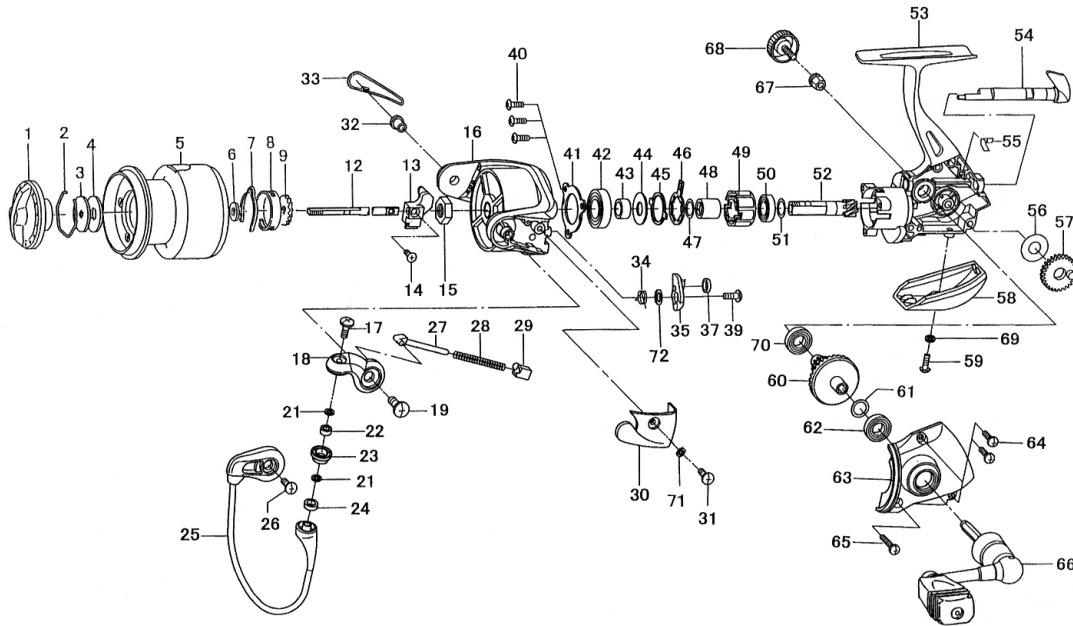

# SPINNING REEL CAPRICORN 1500A/2000A

Key No.	Parts No.	Parts Name
1	6G247401	Drag Knob
2	6F373301	Drag Washer Retainer
3	6E467201	Key Washer
4	6E136001	Drag Washer
2-5	6G483101	Spool Assembly
6	6E467101	Washer (A)
7	6F704901	Spool Click Leaf Spring
8	6E122308	Click Leaf Spring Holder
9	6F811501	Click Gear
12	6G291401	Main Shaft
13	6G061601	Oscillating Slider
14	63510315	Screw (A)
15	6F336102	Rotor Nut
16	6G206203	Rotor
17	6G195601	Screw (B)
18	6G206401	Bail Arm
19	6G224901	Screw (C)
21	6F897101	Washer (B)
22	6G281601	Ball Bearing (A)
23	6F921601	Line Roller
24	6G047601	Collar (A)
25	6G206601	Bail Assembly
26	63516101	Screw (D)
27	6G017503	Bail Spring Shaft
28	6G062401	Bail Spring
29	6G017401	Bail Spring Holder
30	6G206507	Cover (A)
31	6G205101	Screw (E)
32	6G195101	Bail Holder Nut
33	6G483001	Cover (B)
34	6G473901	Bail Trip Lever Spring
35	6G265701	Bail Trip Lever
37	6G194301	Brake Shoe
39	6G193701	Screw (F)
40	6G332701	Screw (G)
41	6G193601	Bearing Retainer
42	6G472501	Ball Bearing (B)
43	6G193501	Collar (B)
44	6B275403	Washer (C)
45	6F622301	Clutch Cam Retainer
46	6F622201	Clutch Cam
47	63758502	Washer (D)
48	6F732501	Spacing Sleeve
49	6G220601	Roller Clutch
50	6G279601	Ball Bearing (C)
51	63758504	Washer (E)
52	6G291101	Pinion Gear
53	6G482901	Body
54	6G193102	Anti-Reverse Lever
55	6G193301	Anti-Reverse Cam Spring
56	6G114300	Washer (F)
57	6F691702	Oscillating Gear
58	6G206105	Rear Cover
59	6G400102	Screw (H)
60	6G061701	Drive Gear
61	63758500	Washer (G)
62	66375702	Ball Bearing (D)
63	6G206003	Side Cover
64	6G332902	Screw (I)
65	6G333002	Screw (J)
66	6G247101	Handle Assembly
67	6F721001	Collar (C)
68	6F676513	Handle Screw
69	6G256401	Washer (H)
70	6F016401	Ball Bearing (E)
71	6G256401	Washer (I)
72	63753005	Washer (J)

CAPRICORN 2000A SPECIAL PARTS		
Key No.	Parts No.	Parts Name
2-5	6G483301	Spool Assembly