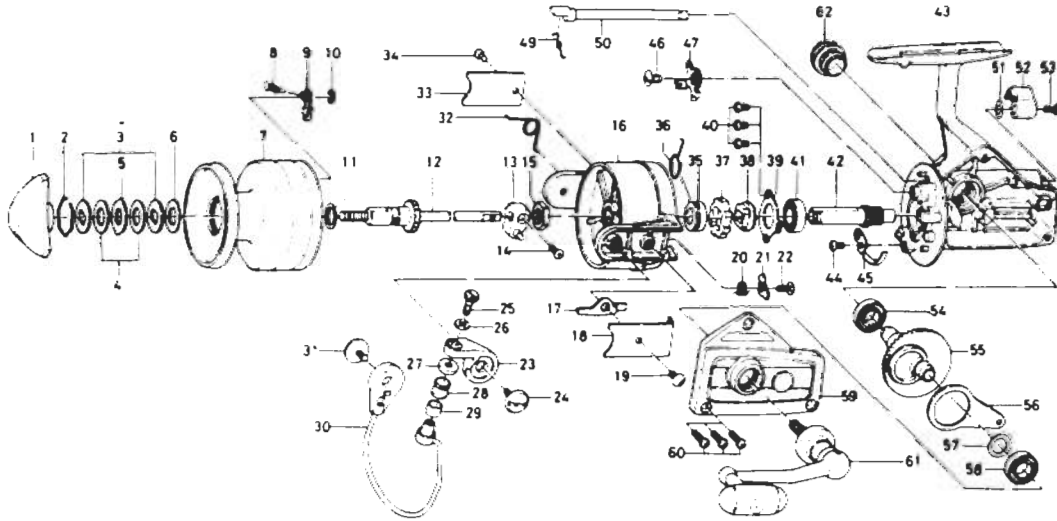

SPINNING REEL

BLACK GOLD BG-60 & BG-60SC

SPECIAL PARTS FOR GS-60SC
6-280-9702

RATCHET

Key No.	Parts No.	Parts Name
1	000-8241	Drag knob
2	170-4511	Drag washer retainer
3	376-0101	Drag D washer
4	372-6504	Disc washer
5	375-5401	Drag A washer
6	372-3004	Drag washer A
7	734-8003	Spool
8	145-2101	Spool click claw spring
9	B07-8201	Spool click claw
10	320-1402	Spool click claw retainer
11	372-9601	Spool washer
12	711-5802	Main shaft
13	637-4111	Oscillating support
14	351-8901	Oscillating slider screw
15	B10-5701	Rotor nut
16	202-1903	Rotor
17	571-1201	Bail kick lever
18	041-9202	Bail kick lever cover
19	351-7701	Bail kick lever cover screw
20	145-3001	Bail kick cam spring
21	571-1101	Bail kick cam
22	353-8201	Bail kick cam screw
23	231-3501	Arm lever
24	363-5201	Arm lever screw
25	363-3111	Bail screw
26	375-1101	Bail washer
27	501-2001	Roller collar
28	250-4501	Line roller
29	502-1401	Roller metal
30	725-8702	Bail
31	363-5201	Bail holder screw

Key No.	Parts No.	Parts Name
32	B21-1801	Bail spring
33	B01-4002	Bail spring cover
34	351-6101	Bail spring cover screw
35	502-1301	Spring holder
36	145-2901	Anti-reverse claw spring
37	B10-0801	Ratchet
38	636-6711	Click gear
39	050-5101	Ball bearing ret. washer
40	351-6601	Ball bearing ret. washer screw
41	635-5001	Ball bearing
42	403-3301	Pinion gear
43	B31-8901	Body
44	351-6601	Cam kick plate screw
45	B22-9901	Cam kick plate
46	352-1102	Anti-reverse claw screw
47	B24-1601	Anti-reverse claw
49	144-0321	Anti-reverse cam spring
50	B15-6402	Anti-reverse cam
51	373-2700	Anti-reverse lever washer
52	541-7301	Anti-reverse lever
53	352-2501	Anti-reverse lever screw
54	636-6011	Ball bearing
55	414-2901	Drive gear
56	481-2701	Oscillating slider
57	371-2800	Drive gear washer
58	636-6011	Ball bearing
59	B31-9201	Body cover
60	351-5901	Body cover screw
61	B36-8801	Handle
62	363-4702	Handle screw cap