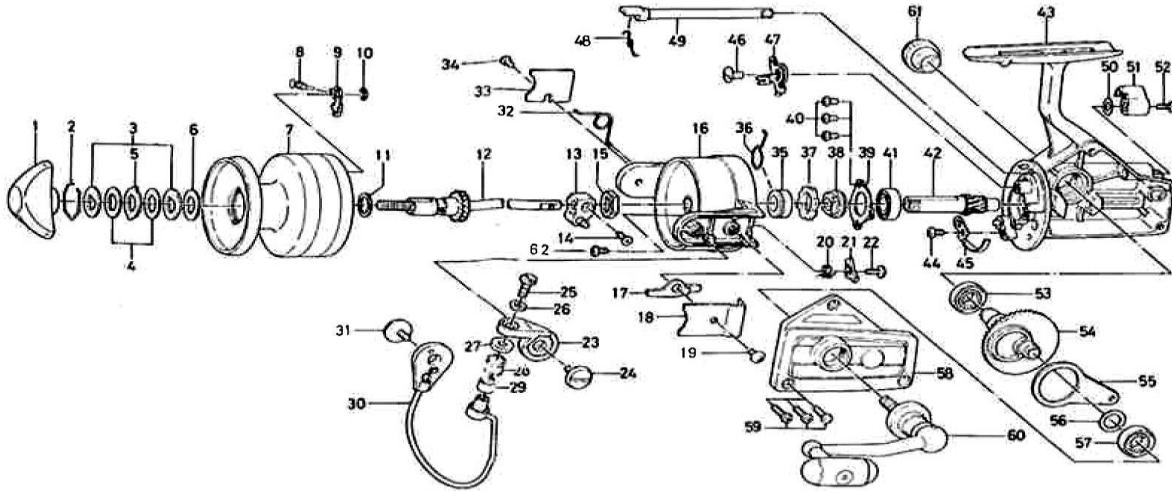

SPINNING REEL

BG-30

Please order by parts number, not key number
 Veuillez indiquer le numéro de la pièce (Non "Key" No.)

Key No.	Part No.	Part Name	Key No.	Part No.	Part Name
1	740-4501	DRAG KNOB	32	E34-4501	BAIL SPRING
2	171-7701	DRAG WASHER RET	33	041-8802	BAIL SPRING COVER
3	376-4001	DRAG D WASHER	34	351-6101	BAIL SPRING COVER SCREW
4	375-7802	DISC WASHER	35	502-1301	SPRING HOLDER
5	375-8002	DRAG A WASHER	36	145-2901	A/R CLAW SPRING
6	375-7802	DRAG WASHER A	37	280-9501	RATCHET
2-10	734-7702	SPOOL ASSEMBLY	38	636-6711	CLICK GEAR
8	145-2101	SPOOL CLICK CLAW SPRING	39	635-9901	BAIL BEARING RET WASHER
9	B07-8201	SPOOL CLICK CLAW	40	351-6601	BALL BEARING RET WASHER SCREW
10	320-1402	SPOOL CLICK CLAW RET	41	635-4801	BALL BEARING
11	376-3901	SPOOL WASHER	42	403-2801	PINION GEAR
12	711-5702	MAIN SHAFT	43	E54-1402	BODY
13	637-3001	OSC SUPPORT	44	351-6601	CAM KICK PLATE SCREW
14	351-8901	OSC SLIDER SCREW	45	B22-9901	CAM KICK PLATE
15	B10-5701	ROTOR NUT	46	352-1102	A/R CLAW SCREW
16	202-1802	ROTOR	47	B33-5601	A/R CLAW
17	571-1001	BIAL KICK LEVER	48	144-0321	A/R CAM SPRING
18	B14-1802	BAIL KICK LEVER COVER	49	B15-6403	A/R CAM
19	351-7701	BAIL KICK LEVER COVER SCREW	50	373-2700	A/R LEVER WASHER
20	145-0701	BAIL KICK CAM SPRING	51	541-7301	A/R LEVER
21	571-1301	BAIL KICK CAM	52	352-2501	A/R LEVER SCREW
22	351-4701	BAIL KICK CAM SCREW	53	G42-6401	BALL BEARING
23	231-3501	ARM LEVER	54	414-2302	DRIVE GEAR
24	363-5201	ARM LEVER SCREW	55	481-2401	OSC SLIDER
25	363-3111	BAIL SCREW	56	371-2800	DRIVE GEAR WASHER
26	375-1101	BAIL WASHER	57	B54-6001	BALL BEARING
27	501-2001	ROLLER COLLAR	58	B31-9902	BODY COVER
28	250-4501	LINE ROLLER	59	351-5901	BODY COVER SCREW
29	502-1401	ROLLER METAL	60	B71-3501	HANDLE
30	725-8802	BAIL	61	363-4702	HANDLE SCREW CAP
31	363-5201	BAIL HOLDER SCREW	62	G54-7101	ROTOR NUT RETAINING SCREW