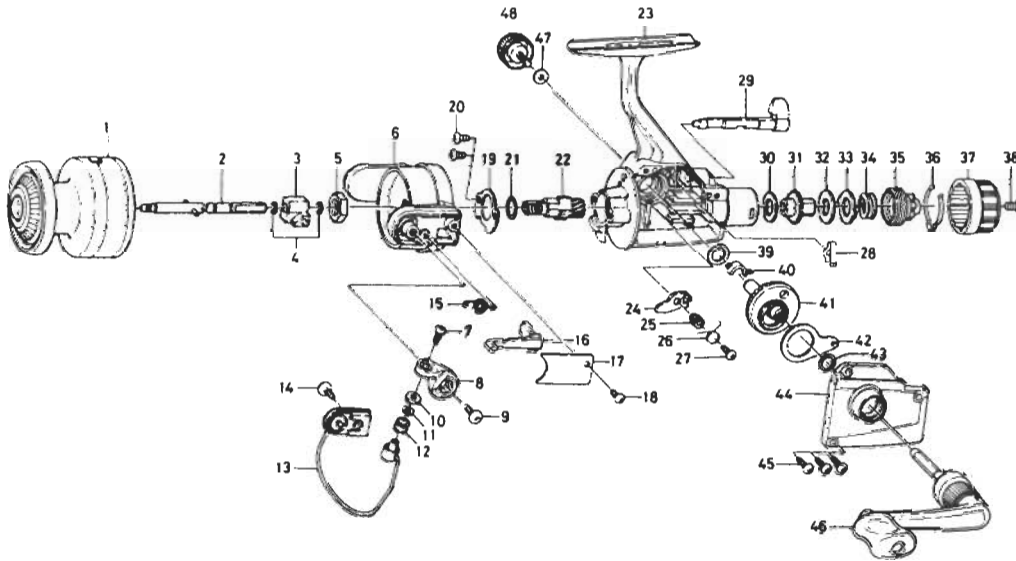

# SPINNING REEL AG750

Key No.	Parts No.	Parts Name	Price Each	Key No.	Parts No.	Parts Name	Price Each
1	E03-5601	Spool		25	E03-3001	Anti-reverse pawl collar	
2	E03-6401	Main shaft		26	B95-9601	Anti-reverse pawl spring	
3	B98-6501	Oscillating support		27	E02-7401	Anti-reverse pawl screw	
4	E04-0601	Oscillating support retainer		28	B58-8601	Anti-reverse cam spring	
5	342-4001	Rotor nut		29	E03-2801	Anti-reverse cam	
6	E02-5401	Rotor		30	B58-9104	Drag washer A	
7	B67-9301	Line roller screw		31	E03-5101	Click gear	
8	E03-3901	Bail arm		32	B58-9601	Drag washer B	
9	B84-2102	Bail arm screw		33	B58-9501	Eared washer	
10	B97-9801	Line roller collar		34	B58-9801	Drag coil spring	
11	B55-4301	Line roller washer		35	E03-3101	Drag screw	
12	250-3921	Line roller		36	E03-3201	Drag washer spring	
13	E03-4201	Bail		37	E03-3301	Drag knob	
14	B93-3001	Bail trip cam screw		38	353-8203	Drag knob spring screw	
15	E03-4001	Bail spring		39	E03-4501	Drive gear washer A	
16	E03-3801	Bail trip lever		40	B96-0801	Drive gear collar	
17	E03-4101	Bail spring cover		41	E03-4601	Drive gear	
18	B93-3001	Bail spring cover screw		42	481-1331	Oscillating slider	
19	E03-3701	Bearing retainer		43	375-8500	Drive gear washer B	
20	B93-3001	Bearing retainer screw		44	E04-1001	Side cover	
21	E03-4401	Pinion washer		45	B83-5002	Side cover screw	
22	E03-3601	Pinion gear		46	E03-5901	Handle	
23	E03-2501	Body		47	B92-4901	Handle lock washer	
24	E03-2901	Anti-reverse pawl		48	E03-5501	Handle lock screw	