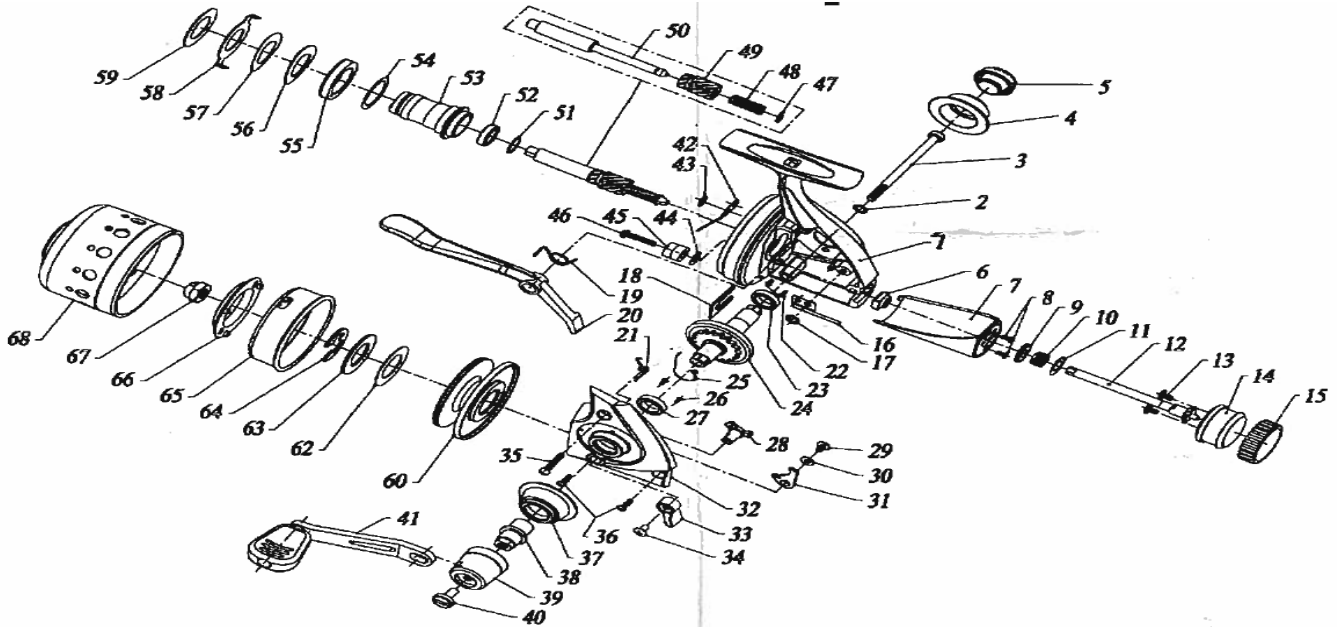

Underspin 80XD / 120XD

Key No.	Parts No.	Parts Name	Key No.	Parts No.	Parts Name
1	W32-5602	Body	41	W59-5601	Handle Assembly
2	W31-7001	Washer (A)	42	W32-8301	Click Spring (B)
3	W31-7101	Drive Shaft	43	W31-7901	Retainer (B)
4	W59-5201	Side Ring	44	W32-8401	Washer (D)
5	W59-5301	Cap	45	W32-8501	Drag Gear
6	W32-5701	Collar	46	W32-8601	Screw (I)
7	W32-5802	Rear Cover	47	W31-8001	Spring Retainer
8	W32-5901	Screw (A)	48	W31-8101	Main Shaft Spring
9	W32-6001	Click Gear	49	W32-8801	Pinion Gear
10	W32-6101	Drag Knob Spring	50	W31-8301	Main Shaft
11	W32-6201	Washer (B)	51	W31-8501	Washer (E)
12	W32-6301	Drag Shaft	52	W31-6011	Ball Bearing
13	W32-6401	Screw (B)	53	W32-9001	Spool Metal
14	W32-6502	Drag Knob Assembly	54	W31-8901	Washer (F)
15	W32-6602	"O" Ring	55	W32-9101	Drag Plate
16	W32-6701	Click Spring (A)	56	W31-8901	Drag Spring Washer (A)
17	W32-6801	Retainer (A)	57	W31-8903	Drag Spring Washer (B)
18	W32-6901	Pinion Retainer	58	W31-9002	Eared Washer
19	W32-7001	Casting Trigger Spring	59	W31-9101	Drag Washer
20	W32-7202	Casting Trigger	60	W59-5701	Spool Assembly
21	W32-7301	Anti-Reverse Cam Spring	62	W31-9101	Drag Washer
22	W32-7401	Screw (C)	63	W31-9501	Key Washer
23	W31-6001	Bushing	64	W31-9601	Spool Retainer
24	W32-7501	Drive Gear	65	W58-5801	Rotor
25	W31-6501	Anti-Reverse Pawl Spring	66	W32-0101	Line Stopper
26	W31-5901	Screw (D)	67	W32-0301	Rotor Nut
27	W31-6001	Bushing	68	W59-5801	Front Cover
28	W32-7601	Anti-Reverse Cam			
29	W32-7701	Screw (E)			
30	W32-7801	Washer (C)			
31	W32-7901	Anti-Reverse Pawl			
32	W32-8102	Side Cover			
33	W31-5404	Anti-Reverse Lever			
34	W31-5301	Screw (F)			
35	W32-8201	Screw (G)			
36	W31-5201	Screw (H)			
37	W59-5401	Side Ring			
38	W32-0701	Handle Metal			
39	W59-5501	Handle Stand			
40	W32-0901	Handle Screw			

Underspin 120XD SPECIAL PARTS		
Key No.	Parts No.	Parts Name
1	W32-5502	Body
20	W32-7102	Casting Trigger
32	W32-8002	Side Cover
50	W31-8401	Main Shaft
53	W32-8901	Spool Metal
60	W59-5901	Spool Assembly
65	W58-5901	Rotor
66	W32-0201	Line Stopper
68	W59-6001	Front Cover