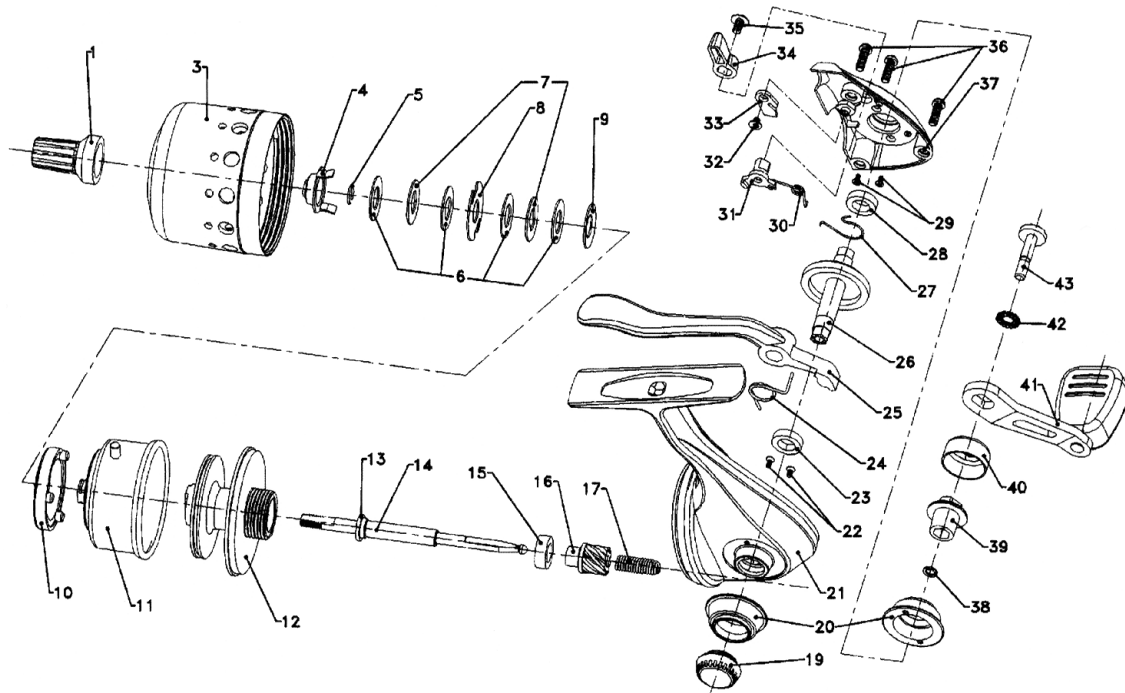

CLOSED FACE SPINNING REEL Silvercast Underspin 40

Key No.	Parts No.	Parts Name
1	6W3245030	Drag Knob
3	6W3244030	Front Cover
4	6W3243010	Drag Adjusting Plate
5	6W3242010	Drag Washer Retainer
6	6W3239010	Drag Washer
7	6W3241010	Key Washer
8	6W3240010	Eared Washer
9	6W3238010	Drag Spring Washer
10	6W3237010	Line Stopper
11	6W3236010	Rotor
12	6W3234010	Spool
13	6W3294010	Washer (A)
14	6W3235010	Main Shaft
15	6W3225110	Ball Bearing
16	6W3295010	Pinion Gear
17	6W3232010	Main Shaft Spring
19	6W3231010	Cap
20	6W3296010	Side Ring
21	6W3297010	Body
22	6W3298010	Screw (A)
23	6W3225010	Bushing
24	6W3299010	Casting Trigger Spring
25	6W3299310	Casting Trigger
26	6W3227010	Drive Gear
27	6W3228010	Anti-Reverse Pawl Spring
28	6W3225010	Bushing
29	6W3298010	Screw (B)
30	6W3220010	Anti-Reverse Cam Spring
31	6W3221010	Anti-Reverse Cam
32	6W3224010	Screw (C)
33	6W3222010	Anti-Reverse Pawl
34	6W3216010	Anti-Reverse Lever
35	6W3215010	Screw (D)
36	6W3299510	Screw (E)
37	6W3299710	Side Cover
38	6W3250010	Washer (B)
39	6W3247010	Handle Metal
40	6W3248010	Handle Stand
41	6W3249030	Handle
42	6W3250010	Washer (C)
43	6W3251010	Handle Screw