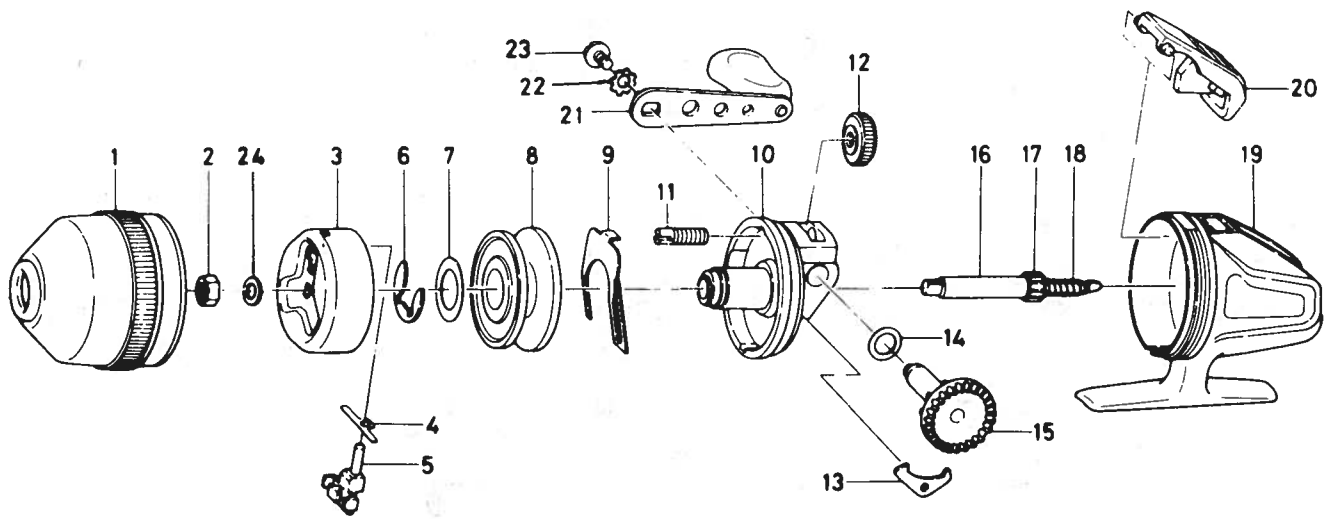

# SPINCASTING REEL — J80X

Key No.	Parts No.	Parts Name
1	L13-4801	Front cover
2	E42-5101	Rotor nut
3	B60-9501	Rotor
4	L09-3901	Pick-up pin spring
5	B08-8203	Pick-up pin
6	320-0351	Spool retainer
7	370-4512	Spool washer
8	B61-2004	Spool
9	150-6321	Drag adjusting plate
10	E40-3701	Set plate
11	470-1302	Drag screw
12	B60-9201	Dial

Key No.	Parts No.	Parts Name
13	770-0501	Anti-reverse pawl
14	373-7800	Drive gear washer
15	B08-6301	Drive gear
16	B08-6601	Main shaft
17	B08-6701	Pinion gear
18	141-2522	Main shaft spring
19	E42-1204	Body
20	B78-5302	Push button
21	B63-6301	Handle assembly
22	160-8001	Handle lock washer
23	353-8202	Handle lock screw
24	E42-5201	Spacer