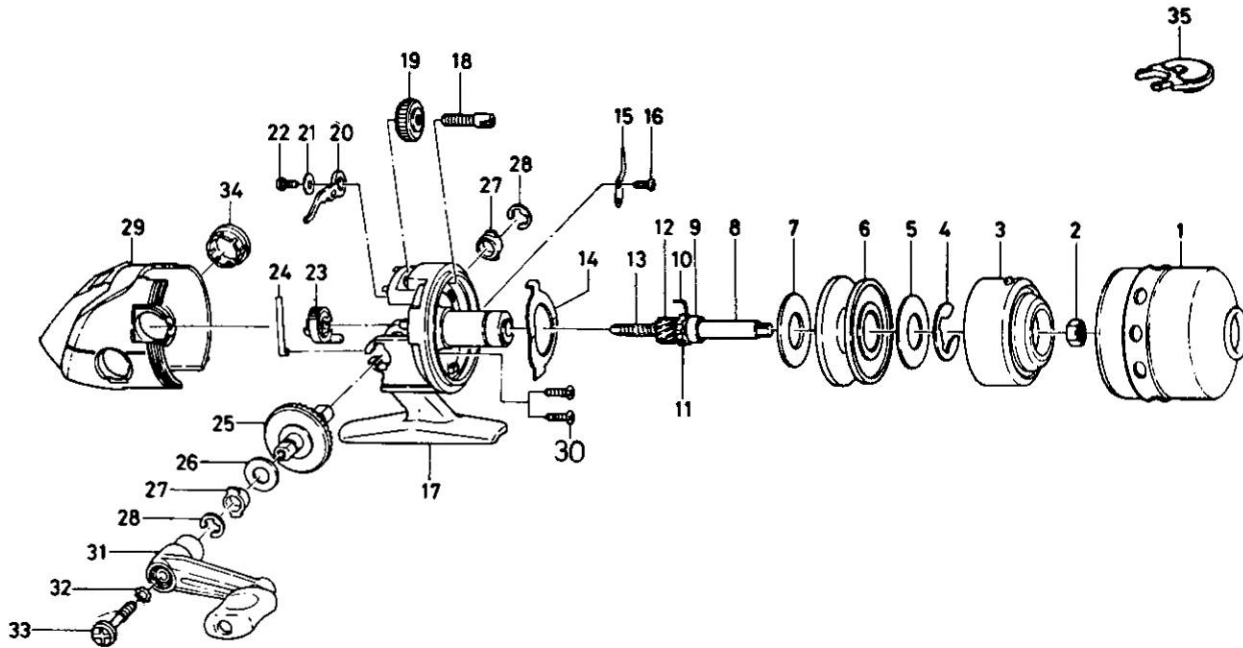

SPINCASTING REEL — BW120

Key

No.	Part No.	Part Name
1	K09-9101	Front cover
2	B55-4001	Rotor nut
3	K03-8702	Rotor
4	320-0351	Spool retainer
5	370-0412	Drag washer
6	B81-1103	Spool
7	370-0412	Drag washer
8	K06-0401	Main shaft
9	K00-2601	Ball bearing
10	K00-2701	Anti-reverse pawl spring
11	K00-2801	Anti-reverse ratchet
12	402-6401	Pinion gear
13	142-7712	Main shaft spring
14	151-6731	Drag plate
15	030-6001	Click pawl
16	B93-3001	Click pawl screw
17	K06-1001	Body
18	K06-2801	Drag screw

Key

No.	Part No.	Part Name
19	B60-9202	Dial
20	K00-5501	Anti-reverse pawl
21	K00-1001	Anti-reverse pawl washer
22	B93-3001	Anti-reverse pawl screw
23	K00-1101	Anti-reverse lever
24	K00-1201	Anti-reverse lever spring
25	K00-2901	Drive gear
26	370-9900	Drive gear washer
27	K00-7001	Bushing
28	B01-3101	Bushing retainer
29	K09-9001	Side cover
30	K06-2701	Side cover screw
31	K00-6001	Handle assembly
32	160-8101	Handle lock washer
33	K00-5901	Handle lock screw
34	K00-0601	Handle screw cap
35	K00-2201	Line snubber