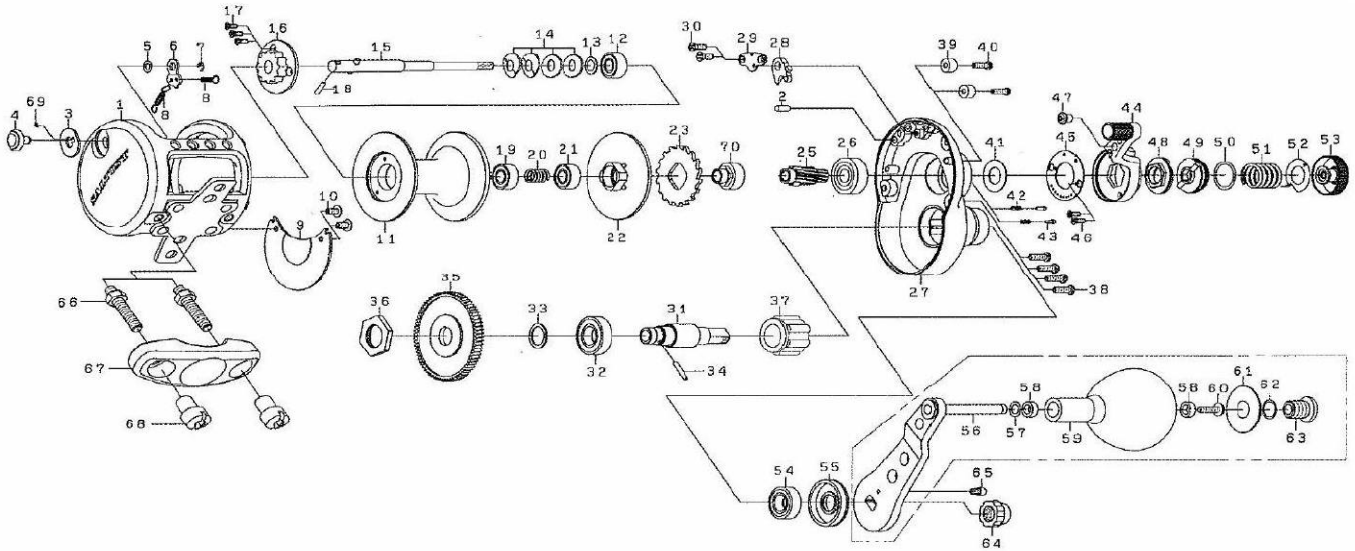

Please order by parts number, not key number
 Veuillez indiquer le numéro de la pièce (Non "Key" No.)

CONVENTIONAL REEL

SALTIST LD20H/LD30H

Key No.	Parts No.	Parts Name
1	E64-1101	Frame
2	G21-1701	Pin (A)
3	E63-9601	Click spring (A)
4	E63-9501	Click button
5	E61-7302	Click button washer
6	E63-9701	Click pawl
7	320-1402	Click pawl retainer
8	E64-0201	Click spring (B)
9	E64-0301	Frame plate
10	351-7701	Screw (A)
11	E64-9001	Spool
12	G53-6001	Ball bearing (A)
13	E57-8301	Washer (A)
14	E64-1201	Drag spring washer
15	E64-0801	Drive shaft (A)
16	E64-1401	Drive shaft retainer
17	E64-1501	Screw (B)
18	E64-1601	Drive shaft pin (A)
19	G49-8506	Ball bearing (B)
20	E64-1301	Spring (A)
21	G49-8506	Ball bearing (C)
22	E64-3001	A/R ratchet
23	E64-3401	Drag ratchet
25	E64-2801	Pinion gear
26	E17-5802	Ball bearing (D)
27	E64-1703	Right side plate
28	E64-3501	Drag pawl
29	E64-3701	Drag pawl retainer
30	E64-3801	Screw (C)
31	E64-9101	Drive shaft (B)
32	G47-2501	Ball bearing (E)
33	E64-9301	Washer (D)
34	E64-9201	Drive shaft pin (B)
35	E64-9401	Drive gear
36	E64-9501	Drive shaft nut

Key No.	Parts No.	Parts Name
37	E63-3301	Handle metal
38	E64-4501	Screw (D)
39	E64-4301	Collar (A)
40	E59-1601	Screw (E)
41	E64-4101	Washer (B)
42	E64-3902	Spring (B)
43	E64-4001	Pin (B)
44	E64-9801	Drag lever
45	E64-5001	Drag lever plate
46	E64-1501	Screw (F)
47	E64-5201	Pin (C)
48	E64-5301	Pre-set cam (A)
49	E64-5501	Pre-set cam (B)
50	171-1001	"O" ring
51	E64-5801	Drag knob spring
52	E64-5701	Pre-set click spring
53	E64-5601	Pre-set drag knob
54	G52-2801	Ball bearing (F)
55	E64-5901	Collar (B)
56-63	E65-0001	Handle assembly
64	G22-0301	Handle nut
65	G21-8201	Handle nut screw
66	E62-4501	Clamp bolt
67	E62-4401	Rod clamp
68	E62-6101	Clamp nut
69	E65-6501	Click spring (C)
70	E65-6701	Collar (C)

SALTIST LD30H Special Parts

Key No.	Parts No.	Parts Name
1	E64-8401	Frame
11	E65-0201	Spool
15	E64-8801	Drive shaft (A)
27	E64-1704	Right side plate