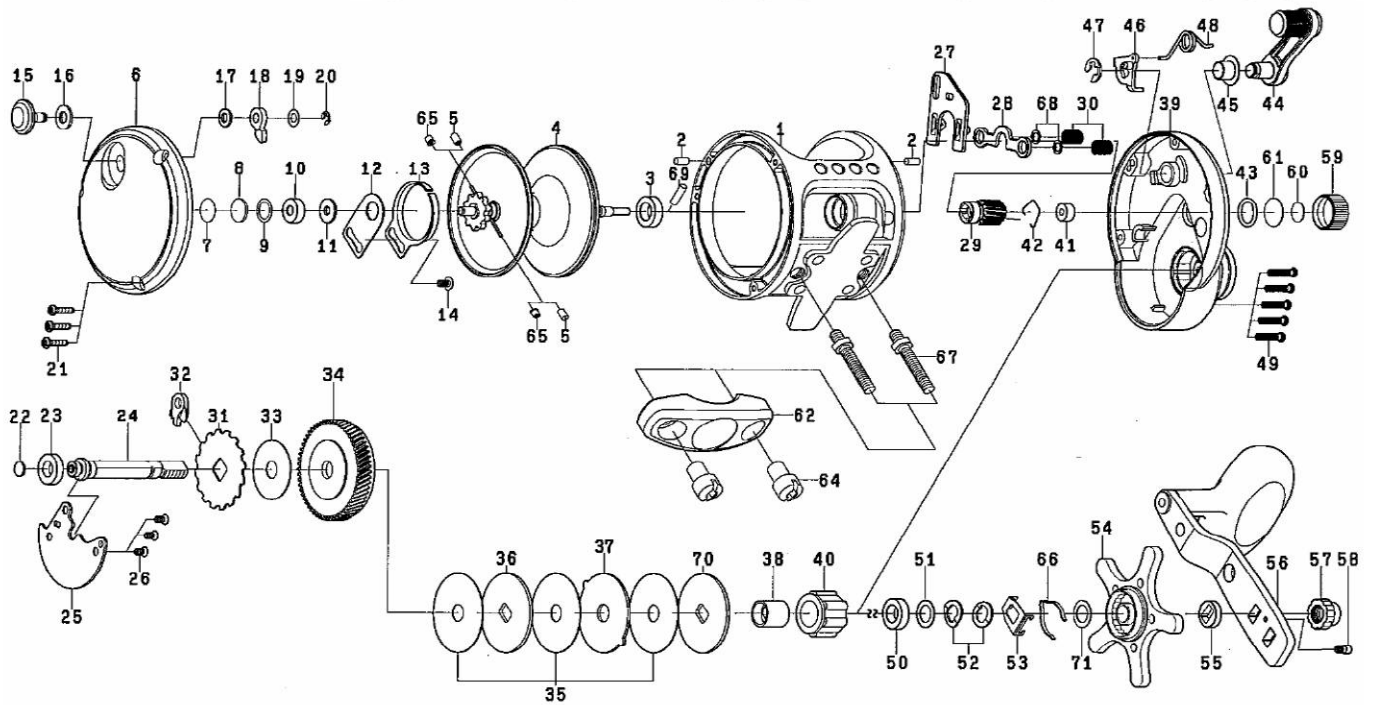

Please order by parts number, not key number
 Veuillez indiquer le numéro de la pièce (Non "Key" No.)

CONVENTIONAL REEL **SALTIST BG35H·BG40H·BG50H**

Key No.	Parts No.	Parts Name
1	E66-1301	Frame assembly
2	G21-1701	Pin
3	G42-7201	Ball bearing (A)
5	B35-2701	Brake collar (A)
6	E60-4502	Left side plate
7	G27-6300	Bearing washer (A)
8	G21-2401	Bearing washer (B)
9	F95-6702	Bearing washer (C)
10	G42-7701	Ball bearing (B)
11	E61-0501	Bearing washer (D)
12	F13-1802	Click spring retainer
13	E61-0601	Click spring
14	351-7701	Click spring screw
15	G60-3401	Click button
16	E61-7301	Click button washer (A)
17	E61-7401	Click button washer (B)
18	E61-1001	Click pawl
19	373-1600	Click button washer (C)
20	320-1402	Click pawl retainer
21	E62-7203	Left side plate screw
22	F73-3501	Drive shaft washer
23	G27-9601	Ball bearing (C)
24	E66-1901	Drive shaft
25	G60-3602	Drive shaft retainer
26	G21-2901	Drive shaft retainer screw
27	G60-3702	Yoke plate
28	G60-3801	Yoke
29	E66-2001	Pinion gear
30	F93-5201	Yoke spring
31	G60-3901	Anti-reverse ratchet
32	E48-9001	Anti-reverse pawl
33	G60-4001	Drag washer (A)
34	E61-1401	Drive gear
35	E63-0401	Drag washer (B)
36	G60-4301	Key washer
37	G60-4401	Eared washer
38	E61-0701	Collar
39	E66-2601	Right side plate
40	F55-2703	Handle metal
41	E60-8801	Bushing
42	F03-2201	Bushing retainer