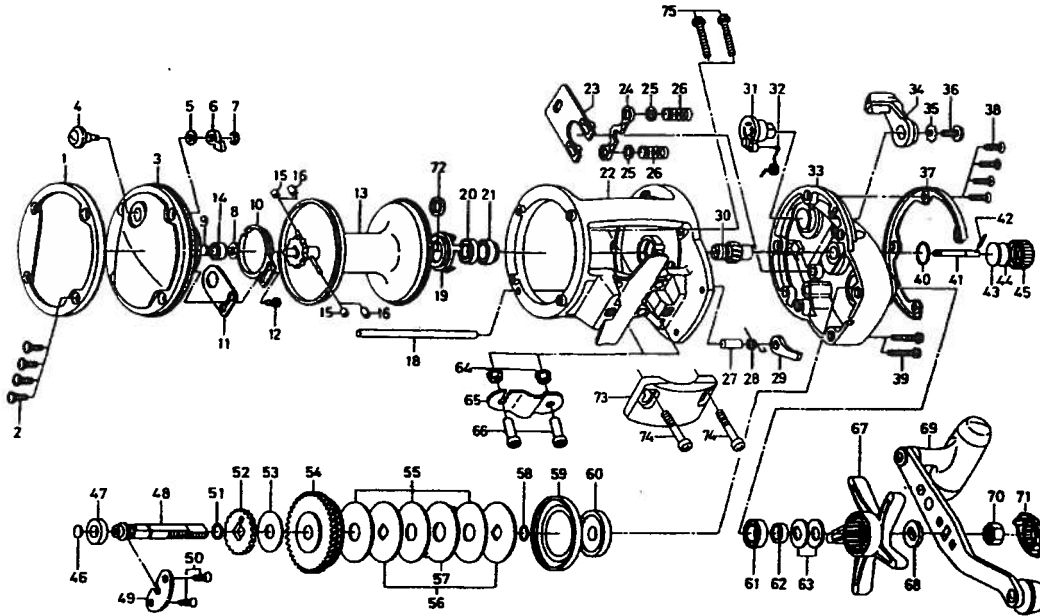

SEALINE – X40SHV / 50SHV

Key No.	Parts No.	Parts Name
1	F09-9402	L/S OUTER RING
2	F09-3601	L/S PLT SCREW
3	F78-8505	L/S PLT
4	E36-1301	CLICK BUTTON
5	373-1602	CLICK BUTTON WASHER
6	030-6222	CLICK PAWL
7	320-1402	CLICK PAWL RET
8	F13-2602	SPACER A
9	375-7411	BEARING WASHER
10	160-7922	CLICK SPRING
11	F13-1801	CLICK SPRING RET
12	B83-4402	CLICK SPRING SCREW
13	F78-8601	SPOOL
14	637-2101	BALL BEARING A
15	B35-2801	BRAKE COLLAR A
16	B35-2701	BRAKE COLLAR B
18	F73-6803	STABILIZER BAR
19	F21-6201	BEARING RET
20	636-6402	BALL BEARING B
21	F73-3201	BUSHING A
22	F78-8402	FRAME
23	F09-7901	YOKE PLT
24	E25-2102	YOKE
25	E03-7706	YOKE WASHER
26	F93-5201	YOKE SPRING
27	F09-8201	A/R PAWL PIN
28	F77-4401	A/R PAWL SPRING
29	F73-3401	A/R PAWL
30	F78-9801	PINION GEAR
31	F09-7301	CLUTCH CAM
32	F38-5801	CLUTCH SPRING
33	F09-6919	R/S PLT
34	E42-6805	CLUTCH LEVER
35	160-8001	CLUTCH LEVER LOCK WASHER
36	E00-7602	CLUTCH LEVER SCREW
37	F09-7203	R/S OUTER RING
38	F09-3601	R/S PLT SCREW A
39	F73-4302	R/S PLT SCREW B
40	B05-5201	O RING A
41	F73-2701	PINION SHAFT
42	F73-2801	PIN

SL-X50SHV SPECIAL PARTS

Key No.	Parts No.	Parts Name
3	F78-8506	L/S PLT
13	F78-8301	SPOOL
18	F09-9303	STABILIZER BAR
22	F78-7802	FRAME
73	E31-8301	ROD CLAMP
74	E31-8401	CLAMP BOLT

(*) Parts for SL-X40SHV only