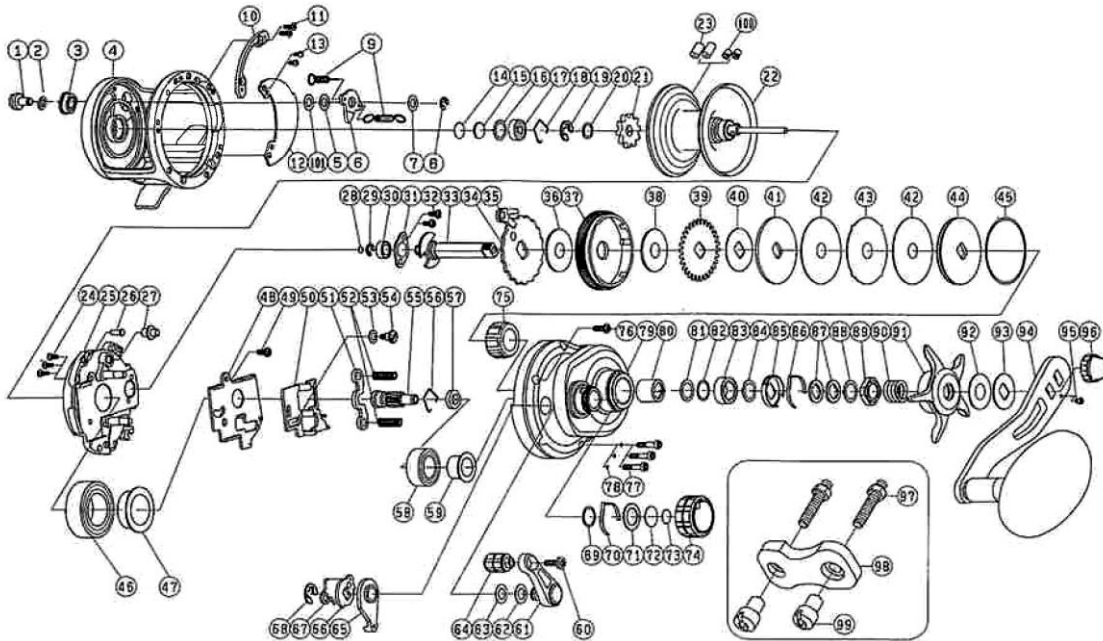

SASD20HA-30HA

Key No.	Part No.	Part Name	Key No.	Part No.	Part Name
1	E72-5102	CLICK BUTTON	55	E70-3401	PINION GEAR
2	E72-5301	CLICK COLLAR	56	E71-1201	RING
3	E72-5201	CLICK PLATE	57	E74-1101	WASHER
4	E72-3501	FRAME	58	G46-7101	BALL BEARING
5	E61-7403	WASHER	59	E70-0301	COLLAR
6	E74-4501	CLICK PAWL	60	E70-6001	SCREW
7	373-1603	WASHER	61	E70-7401	CLUTCH LEVER
8	320-1402	RETAINER	62	E70-6901	WASHER
9	E74-4701	CLICK SPRING	63	E71-1101	WASHER
10	E69-9101	PLATE	64	E70-5901	LEVER
11	E70-9601	SCREW	65	E70-0101	PLATE
12	E69-9201	FRAME PLATE	66	E70-7501	PLATE ASSEMBLY
13	E70-9701	SCREW	67	E70-6401	SPRING
14	375-7404	WASHER	68	320-7601	RETAINER
15	E71-0501	WASHER	69	E71-1301	O'RING
16	E70-3301	WASHER	70	E71-1401	LEAF SPRING
17	G42-7701	BALL BEARING	71	E71-5001	WASHER
18	E70-9501	RETAINER	72	E71-1501	WASHER
19	320-7601	RETAINER	73	B17-5503	CAP RUBBER WASHER
20	375-8501	WASHER	74	E70-7701	CAST CONTROL CAP
21	E72-4401	A/R RATCHET	75	E63-3301	ROLLER CLUTCH
22	E72-3901	SPOOL	76	E70-6701	SCREW
22	Z02-9640	SPOOL ASSEMBLY	77	E70-5301	SCREW
23	E74-4301	BRAKE COLLAR	78	E71-1601	O'RING
24	E70-5002	SCREW	79	E69-9914	RIGHT SIDE PLATE
25	E70-0501	SET PLATE	80	E61-0702	COLLAR
26	E70-6501	PIN	81	E70-9101	WASHER
27	E70-4301	PIN	82	E72-9601	O'RING
28	E70-9901	WASHER	83	G52-3403	BALL BEARING
29	320-8002	RETAINER	84	E70-9103	WASHER
30	G53-8007	BALL BEARING	85	E70-9201	CLICK LEAF HOLDER
31	E70-0601	PLATE	86	E71-5601	CLICK LEAF SPRING
32	E70-5001	SCREW	87	E70-5601	SPRING WASHER
33	E74-4101	DRIVE SHAFT	88	G69-4201	WASHER
34	E70-1203	A/R RATCHET	89	E70-5501	NUT
35	E71-0001	STOPPER	90	E71-1701	SPRING
36	E71-4701	WASHER	91	J10-2203	STAR DRAG
37	E70-5802	DRIVE GEAR	92	E71-5101	FRAME
38	E70-8901	WASHER	93	E71-1901	WASHER
39	E71-0901	WASHER	94	E72-4601	HANDLE ASSEMBLY
40	E71-1001	WASHER	95	G21-8201	SCREW
41	E70-4901	WASHER	96	G22-0306	HANDLE NUT
42	E63-0402	WASHER	97	E74-2002	CLAMP BOLT
43	E70-1401	EARED WASHER	98	H60-0601	ROD CLAM
44	E72-9901	KEY WASHER	99	H60-0801	CLAMP NUT
45	E72-5701	O'RING	100	B35-2701	BRAKE COLLAR
46	G15-6803	BALL BEARING	101	E61-7401	WASHER
47	E70-0701	COLLAR			
48	E70-0801	PLATE			
49	350-8912	SCREW			
50	E70-0902	YOKE PLATE			
51	E70-1101	YOKE			
52	E70-8501	YOKE SPRING			
53	E70-9801	WASHER			
54	E70-6801	SCREW			

SASD30HA SPECIAL PARTS		
Key No.	Part No.	Part Name
4	E72-6301	FRAME
22	E72-6501	SPOOL
22	Z02-3510	SPOOL ASSEMBLY
79	E69-9915	RIGHT SIDE PLATE