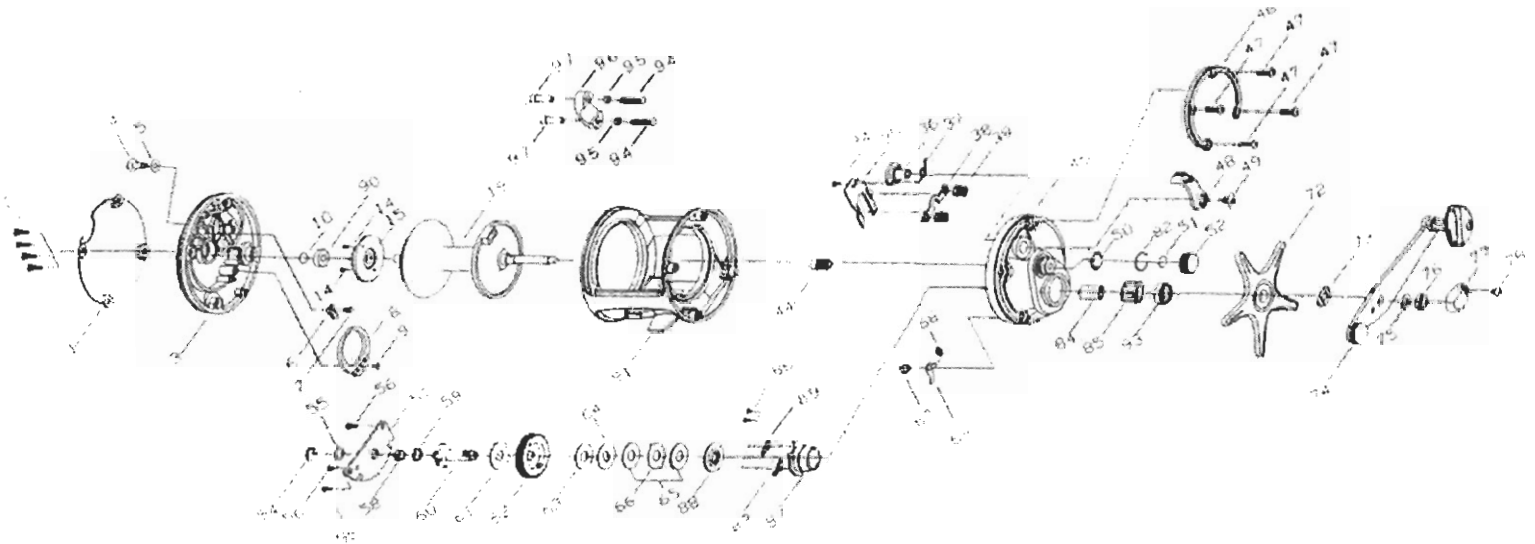

# FIREWOLF 40Hi/50Hi

Key No.	Parts No.	Parts Name
1	W60-8902	L/S OUTER PLT
2	W60-9101	L/S PLT SCREW
3	W60-9201	L/S PLT
4	W60-9401	CLICK BUTTON
5	W60-0501	CLICK BUTTON WASHER
6	W60-0601	CLICK PAWL
7	W60-0701	CLICK PAWL SCREW
8	W60-0801	CLICK SPRING
9	W60-0901	CLICK SPRING SCREW
10	W60-1001	SPACER A
14	W60-1302	CLICK GEAR SCREW
15	W60-9701	CLICK GEAR
19	W61-7701	SPOOL
34	W61-6401	YOKE PLT SCREW
35	W61-1301	YOKE PLT
36	W60-4001	CLUTCH CAM
37	W60-4101	CLUTCH SPRING
38	W61-1401	YOKE
39	W60-4301	YOKE SPRING
44	W61-1601	PINION GEAR
45	W61-9101	R/S PLT
46	W61-4601	R/S OUTER RING
47	W61-4701	R/S PLT SCREW
48	W61-6701	CLUTCH LEVER
49	W60-5501	CLUTCH LEVER SCREW
50	W60-5601	O RING
51	W60-1001	SPACER B
52	W61-2401	CAST CONTROL CAP
54	W60-6101	DRIVE SHAFT RET
55	W60-3402	HOLD PLT WASHER
56	W60-0901	HOLD PLT SCREW
57	W61-2701	HOLD PLT
58	W60-6601	DRIVE SHAFT BUSH
59	W60-6701	DRIVE SHAFT WASHER A
60	W61-8501	DRIVE SHAFT
61	W61-3001	DRIVE SHAFT WASHER B
62	W61-3101	DRIVE GEAR
63	W60-7101	DRAG WASHER A
64	W60-7201	KEY WASHER A

Key No.	Parts No.	Parts Name
65	W60-7301	DRAG WASHER B
66	W60-7401	EARED WASHER
67	W61-3201	A/R PAWL PIN
68	W60-7701	A/R PAWL SPRING
69	W61-3301	A/R PAWL
72	W61-3401	STAR DRAG
73	W60-8201	SPACING SLEEVE
74	W60-8401	HANDLE
75	W60-8501	HANDLE WASHER
76	W60-8601	HANDLE NUT
77	W60-8701	HANDLE NUT PLT
78	W60-8801	HANDLE NUT PLT SCREW
82	W61-5601	BUSHING RET
84	W61-6901	HANDLE METAL COLLAR
85	W61-7001	HANDLE METAL
86	W61-7101	HANDLE METAL PLT SCREW
87	W61-7201	HANDLE METAL CAP
88	W61-7301	KEY WASHER B
89	W61-7501	HANDLE METAL PLT
90	W61-7401	BALL BEARING A
91	W61-9301	FRAME
93	W61-7601	BALL BEARING B
94	W61-9501	CLAMP BOLT
95	W61-9601	ROD BRACE NUT
96	W61-9701	ROD CLAMP
97	W61-9801	CLAMP NUT

### SPECIAL PART FOR FW50HI

Key No.	Parts No.	Parts Name
1	W60-9002	L/S OUTER PLT
3	W60-9301	L/S PLT
19	W61-7801	SPOOL
45	W61-9201	R/S PLT
46	W61-5301	R/S OUTER RING
48	W61-8401	CLUTCH LEVER
57	W61-2801	HOLD PLT
74	W61-3501	HANDLE
91	W61-9401	FRAME