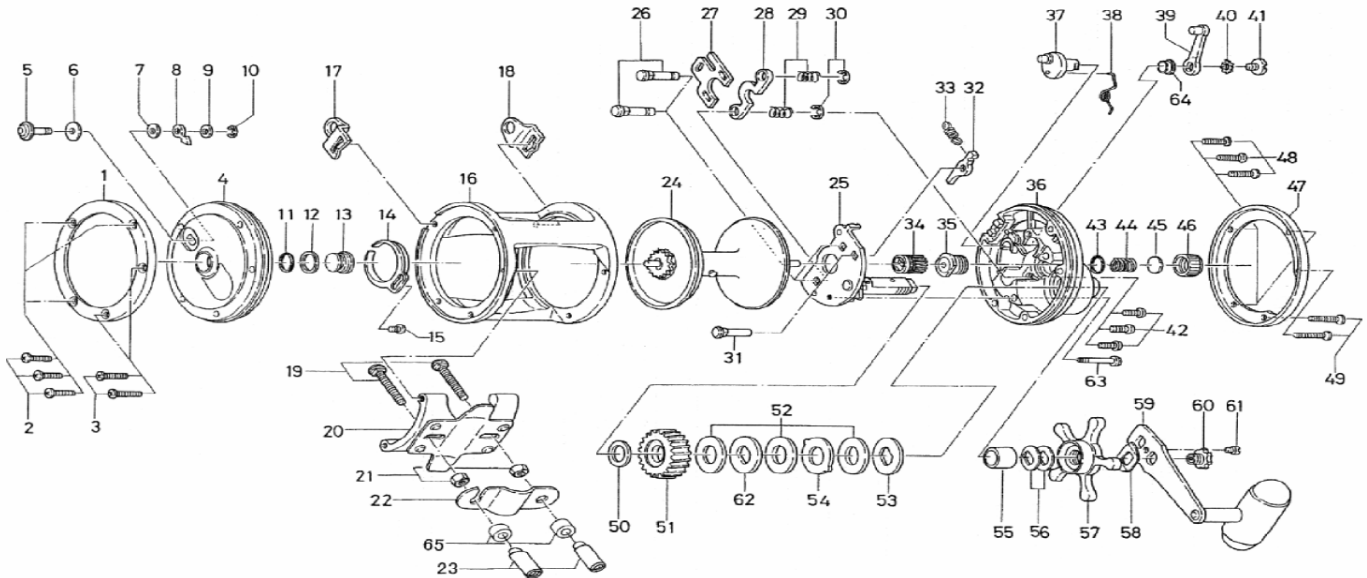

Please order by parts number, not key number
 Veuillez indiquer le numéro de la pièce (Non "Key" No.)

SEALINE 400HW

CONVENTIONAL REEL

Key No.	Parts No.	Parts Name	Key No.	Parts No.	Parts Name
1	171-6101	Left Side Ring	34	750-5901	Pinion Gear
2	353-5101	Left Side Plate Screw (A)	35	720-2321	Ball Bearing Metal
3	353-6003	Left Side Plate Screw (B)	36	560-7622	Right Side Plate
4	760-5708	Left Side Plate	37	461-6701	Eccentric Cam
5	541-6311	Click Button	38	145-2501	Eccentric Cam Spring
6	375-9201	Click Button Washer	39	782-5001	Clutch Lever
7	375-9301	Click Claw Washer (A)	40	160-8001	Clutch Lever Lock Washer
8	030-6111	Click Claw	41	363-5301	Clutch Lever Screw
9	373-2700	Click Claw Washer (B)	42	353-9701	Set Plate Screw (A)
10	320-7601	Click Claw Retainer	43	171-1001	Friction Ring
11	171-1001	Friction Ring	44	145-3101	Spool Adjusting Spring
12	F76-6101	Case Metal Washer	45	375-7501	Spool Adjusting Cap Metal
13	720-2711	Case Metal	46	382-0301	Spool Adjusting Cap
14	160-7802	Click Spring	47	171-6001	Right Side Ring
15	352-2201	Click Spring Screw	48	353-5101	Right Side Plate Screw (A)
16	701-1805	Frame	49	353-6003	Right Side Plate Screw (B)
17	041-4901	Harness Lug	50	375-2901	Drive Gear Washer
18	041-4901	Harness Lug	51	413-9422	Drive Gear
19	353-9801	Rod Clamp Screw	52	375-9405	Drag Washer (A)
20	782-4902	Stand	53	376-3001	Drag Washer (D)
21	341-9701	Rod Clamp Nut	54	376-3101	Drag Washer (C)
22	041-5601	Rod Clamp	55	501-9221	Spacing Sleeve
23	G66-1101	Rod Clamp Wing Nut	56	151-8701	Drag Spring Washer
24	G98-5701	Spool	57	782-5201	Star Drag
25	782-5102	Set Plate	58	151-9701	Handle Washer
26	051-5611	Set Plate Pin (A)	59	747-4113	Handle
27	041-6001	Eccentric Jack	60	780-7502	Handle Screw
28	041-5301	Pinion Yoke	61	353-2811	Handle Lock Screw
29	144-8101	Clutch Spring	62	376-3002	Drag Washer (B)
30	320-1611	Clutch Spring Retainer	63	B15-9101	Set Plate Screw (B)
31	051-5511	Set Plate Pin (B)	64	B35-2501	Clutch Lever Screw Holder
32	111-7401	Anti-Reverse Claw	65	G66-1201	Spacer
33	144-9511	Anti-Reverse Claw Spring			