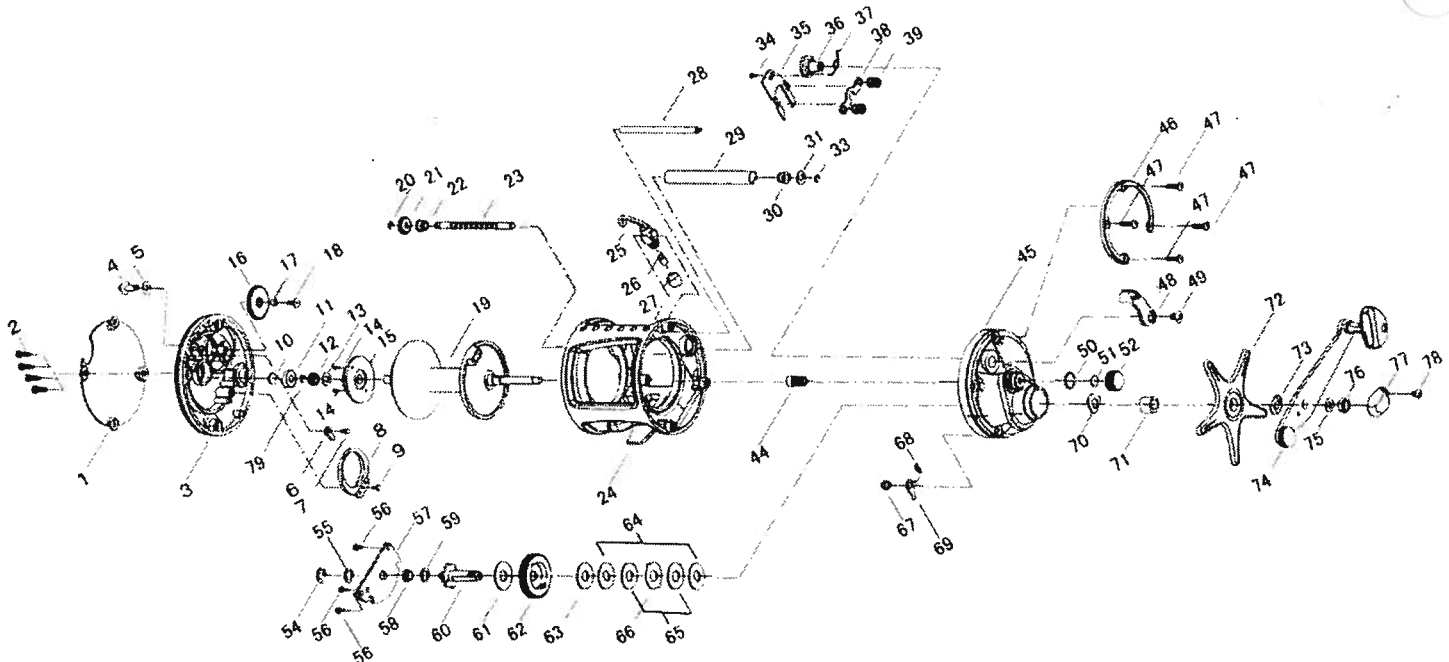

CONVENTIONAL REEL

FIREWOLF 47H / 57H

Key No.	Parts No.	Parts Name
1	W60-8901	L/S OUTER PLT
2	W60-9101	L/S PLT SCREW
3	W60-9201	L/S PLT
4	W60-9401	CLICK BUTTON
5	W60-0501	CLICK BUTTON WASHER
6	W60-0601	CLICK PAWL
7	W60-0701	CLICK PAWL SCREW
8	W60-0801	CLICK SPRING
9	W60-0901	CLICK SPRING SCREW
10	W60-1001	SPACER A
11	W60-1101	BUSHING A
12	W60-9501	SPOOL GEAR
13	W60-9601	SPOOL WASHER
14	W60-1301	CLICK GEAR SCREW
15	W60-9701	CLICK GEAR
16	W60-9801	IDLE GEAR
17	W60-1601	IDLE GEAR COLLAR
18	W60-9901	IDLE GEAR SCREW
19	W61-0001	SPOOL
20	W61-0201	WORM SHAFT RET A
21	W61-0301	WORM SHAFT GEAR
22	W60-2101	WORM SHAFT BUSH
23	W61-4101	WORM SHAFT
24	W61-5001	FRAME
25	W61-0801	LEVEL WIND
26	W60-2901	LINE GUIDE PAWL
27	W60-3001	PAWL CAP
28	W61-1001	STABILIZER BAR
29	W61-1101	LEVEL WIND GUARD
30	W60-2101	WORM SHAFT COLLAR
31	W61-4301	WORM SHAFT WASHER
33	W60-3601	WORM SHAFT RET B
34	W60-0701	YOKE PLT SCREW
35	W61-1301	YOKE PLT
36	W60-4001	CLUTCH CAM
37	W60-4101	CLUTCH SPRING
38	W61-1401	YOKE
39	W60-4301	YOKE SPRING
44	W61-1601	PINION GEAR
45	W61-4401	R/S PLT
46	W61-4601	R/S OUTER RING
47	W61-4701	R/S PLT SCREW
48	W60-5301	CLUTCH LEVER
49	W60-5501	CLUTCH LEVER SCREW

Key No.	Parts No.	Parts Name
50	W60-5601	O RING
51	W60-1001	SPACER B
52	W61-2401	CAST CONTROL CAP
54	W60-6101	DRIVE SHAFT RET
55	W60-3401	HOLD PLT WASHER
56	W60-0901	HOLD PLT SCREW
57	W61-2701	HOLD PLT
58	W60-6601	DRIVE SHAFT BUSH
59	W60-6701	DRIVE SHAFT WASHER A
60	W61-2901	DRIVE SHAFT
61	W61-3001	DRIVE SHAFT WASHER B
62	W61-3101	DRIVE GEAR
63	W60-7101	DRAG WASHER A
64	W60-7201	KEY WASHER
65	W60-7301	DRAG WASHER B
66	W60-7401	EARED WASHER
67	W61-3201	A/R PAWL PIN
68	W60-7701	A/R PAWL SPRING
69	W61-3301	A/R PAWL
70	W60-7901	DRAG SPRING WASHER
71	W60-8001	BUSHING C
72	W61-3401	STAR DRAG
73	W60-8201	SPACING SLEEVE
74	W60-8401	HANDLE
75	W60-8501	HANDLE WASHER
76	W60-8601	HANDLE NUT
77	W60-8701	HANDLE NUT PLT
78	W60-8801	HANDLE NUT PLT SCREW
79	W61-5401	SPOOL GEAR RET