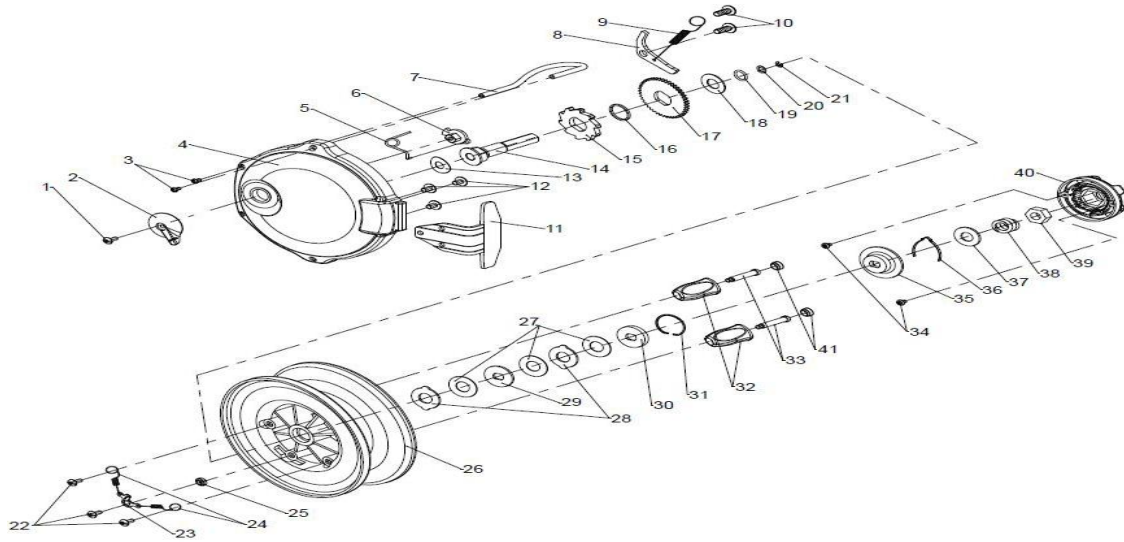

MOOCHING REEL M-ONE UTD 200/400

Please order by parts number, not key number
 Veuillez indiquer le numéro de la pièce (Non "Key" No.)

Key No.	Part No.	Part Name
1	W54-5401	SCREW
2	W54-5501	DRAG LEVER
3	W54-5601	SCREW
4	WD4-0001	BODY ASSEMBLY
5	W54-5801	DRAG CAM SPRING
6	W54-5901	DRAG CAM
7	W54-6001	LINE GUIDE
8	W54-8301	ANTI-REVERSE PAWL
9	W54-6301	PAWL LEVER SPRING
10	W54-6101	SCREW
11	W54-6701	REEL STAND
12	W54-6601	SCREW
13	W54-8401	SPRING WASHER
14	W54-8501	DRIVE SHAFT
15	W54-8601	RATCHET
16	W54-8701	WASHER
17	W54-8801	CLICK PAWL RATCHET
18	W54-8901	WASHER
19	W54-9001	"O" RING
20	W54-9101	WASHER
21	W54-9201	WASHER
22	W54-9301	SCREW
23	W54-9401	CLICK PAWL
24	W54-6401	CLICK PAWL SPRING
25	W54-9501	BUSHING
26	WD4-0101	SPOOL
27	WD4-0501	DRAG WASHER
28	W54-8001	EARED WASHER
29	W54-8101	KEY WASHER(A)
30	W54-7801	KEY WASHER(B)
31	W54-7701	DRAG WASHER RETAINER
32	WD4-0201	HANDLE
33	WD4-0301	HANDLE KNOB SCREW
34	W54-9601	SCREW
35	W54-7301	DRAG KNOB (B)
36	W54-7201	CLICK SPRING
37	W54-7101	WASHER
38	W54-7001	DRAG SPRING
39	W54-6901	DRAG NUT
40	WD4-0601	DRAG KNOB (A)
41	WD4-0401	HANDLE KNOB CAP

M-ONEUTD400 SPECIAL PARTS		
Key No.	Part No.	Part Name
26	WD4-0701	SPOOL