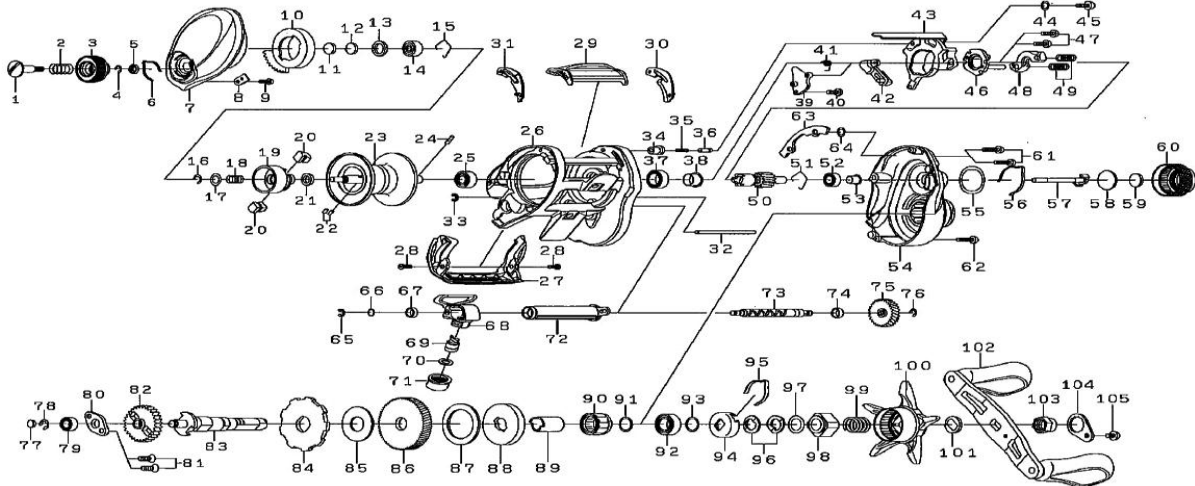

# BAITCASTING ZILLION TW 100H/100HS/100P/100XXS

Please order by parts number, not key number  
 Veuillez indiquer le numéro de la pièce (Non "Key" No.)

Key No.	Part No.	Part Name
1	H93-0401	SET PLT SCREW
2	E16-7101	YOKE SPRING
3	H93-0221	BRAKE ADJ KNOB
4	B33-9801	BRAKE DIAL RETAINER(A)
5	F63-7701	BRAKE DIAL WASHER
6	H66-3401	BRAKE CLICK SPRING
7	J14-1101	LEFT SIDE PLATE
8	H91-5501	BRAKE DIAL RETAINER(B)
9	G93-9301	FRONT PLT SCREW
10	J04-5701	MAGNET HOLDER
11	375-7400	SPACER(A)
12	375-7411	SPACER(B)
13	G18-5101	SPACER(C)
14	G51-1506	BALL BEARING(A)
15	F03-2201	BEARING RETAINER(A)
16-25	Z02-2042	SPOOL ASSEMBLY
26	J04-4606	FRAME
27	J04-5201	FRONT PLATE
28	H45-5402	SCREW(C)
29	J10-1601	CLUTCH LEVER
30	H91-5601	CLUTCH LEVER PLATE
31	H91-5701	CLUTCH LEVER PLATE
32	H91-2101	STABILIZER BAR
33	H70-4101	RETAINER(A)
34	H91-0601	COLLAR
35	H92-8801	SPRING(B)
36	J05-5201	PIN
37	B86-1704	BALL BEARING(B)
38	H26-6601	BALL BEARING COLLAR(B)
39	H91-2301	PLATE(A)
40	H29-4101	SCREW(D)
41	H45-0001	CLUTCH CAM SPRING
42	H45-0101	CLUTCH TRIP LEVER
43	H92-8701	CLUTCH CAM
44	H15-9201	WASHER(A)
45	352-2501	A/R LEVER SCREW
46	H65-9101	CLUTCH CAM PLATE
47	B03-2904	CLUTCH CAM SCREW
48	H92-9001	YOKE
49	J05-5301	YOKE SPRING
50 & 86	Z02-1822	PINION+GEAR UNIT
51	B42-1601	BEARING RETAINER(B)
52	B35-8605	BALL BEARING(C)
53	H15-9501	BALL BEARING COLLAR(A)
54	J14-3201	RIGHT SIDE PLATE
55	H15-7002	"O"RING(A)
56	H16-0901	CLICK LEAF SPRING(A)
57	H15-9601	PINION SHAFT
58	H16-1001	SPACER(F)
59	B17-5503	CAP RUBBER WAHSER
60	H28-1201	CAST CONTROL CAP
61	G04-0822	SCREW
62	G04-0821	SCREW
63	J04-4503	PLATE(B)
64	H77-0601	"O"RING(B)
65	320-5901	RETAINER(B)
66	B41-1700	WASHER(B)
67	G72-0001	WORM SHAFT SPACER (A)