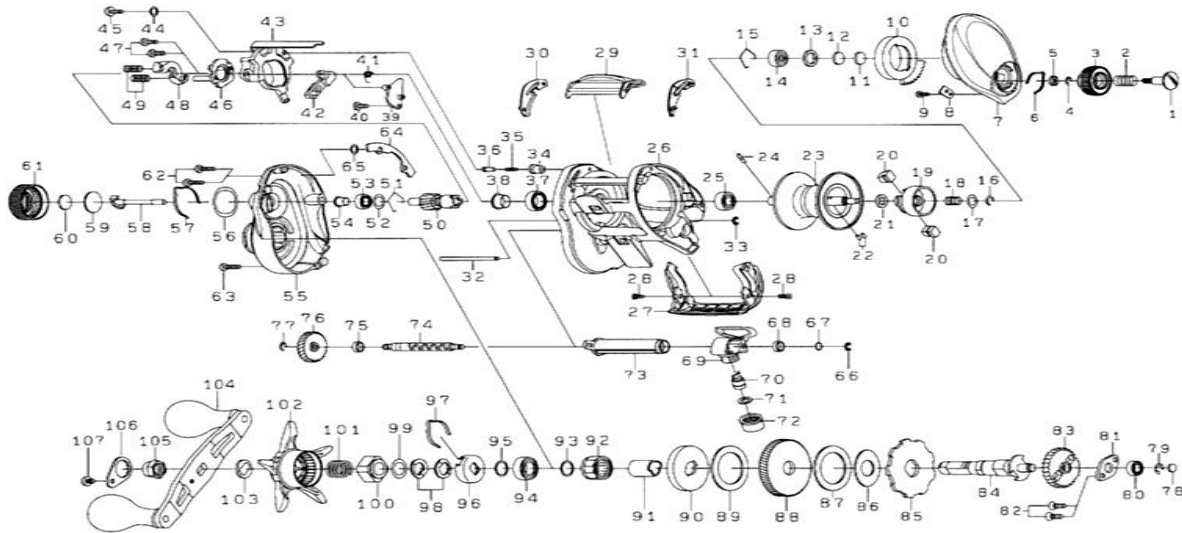

# ZILLION-HD100HSL

Please order by parts number, not key number  
 Veuillez indiquer le numéro de la pièce (Non "Key" No.)

Key No.	Part No.	Part Name	Key No.	Part No.	Part Name
1	H93-0401	SET PLT SCREW	59	H16-1001	SPACER (F)
2	E16-7101	SPRING	60	B17-5503	CAP RUBBER WASHER
3	H93-0220	BRAKE ADJ KNOB	61	J09-7403	CAST CONTROL CAP
4	B33-9801	BRAKE DIAL RETAINER	62	G04-0822	SCREW
5	F63-7701	BRAKE DIAL WASHER	63	G04-0821	SCREW
6	H66-3401	BRAKE CLICK SPRING	64	J04-4502	PLATE (B)
7	J26-5901	R/S PLATE	65	H77-0601	"O" RING
8	H91-5501	BRAKE DIAL RETAINER	66	320-5901	RETAINER
9	G93-9301	SCREW	67	B41-1700	WASHER
10	J04-5701	MAGNET HOLDER	68	G72-0001	WORM SHAFT BEARING
11	375-7400	SPACER (A)	69	J17-6602	T-LEVEL WIND
12	375-7411	SPACER (B)	70	121-4212	LINE GUIDE PAWL
13	G18-5101	SPACER ©	71	373-1300	WASHER
14	G51-1506	BALL BEARING (A)	72	F40-2801	LINE GUIDE NUT
15	F03-2201	BEARING RET	73	H94-4601	LEVEL WIND GUARD
16-25	Z02-2528	SPOOL ASSEMBLY	74	H91-1702	WORM SHAFT
26	J06-1607	FRAME	75	G46-9007	BALL BEARING
27	J04-5203	FRONT PLT	76	H91-0501	WORM GEAR
28	H45-5402	SCREW	77	B33-9801	RETAINER
29	J10-1601	CLUTCH LEVER	78	G09-9800	WASHER
30	H91-5701	CLUTCH LEVER PLT	79	320-8002	RETAINER
31	H91-5601	CLUTCH LEVER PLT	80	G53-8007	BALL BEARING (D)
32	H91-2101	STABILIZER BAR	81	H92-8901	PLATE
33	H70-4101	RETAINER	82	E13-4509	SCREW
34	H91-0601	COLLAR	83	H91-2701	DRIVE SHAFT GEAR
35	H92-8801	SPRING (B)	84	H91-1602	DRIVE SHAFT
36	J05-5201	PIN	85	H92-9401	A/R RATCHET
37	G43-1002	BALL BEARING	86	H66-1101	DRIVE SHAFT WASHER (A)
38	H26-6601	COLLAR	87	H66-1001	DRIVE SHAFT WASHER (B)
39	H94-4301	PLATE (A)	88	J07-6601	DRIVE GEAR
40	H29-4101	SCREW	89	H45-2601	DRAG WASHER
41	H47-3301	CLUTCH CAM SPRING	90	H91-3201	KEY WASHER
42	J22-1501	CLUTCH TRIP LEVER	91	G54-5001	GEAR SHAFT COLLAR
43	H94-4001	CLUTCH CAM PLT	92	G81-9801	ROLLER CLUTCH
44	H15-9201	WASHER	93	B55-3801	WASHER
45	352-2501	SCREW	94	G43-1002	BALL BEARING
46	H65-9101	CLUTCH CAM PLT	95	B55-3802	WASHER
47	B03-2904	SCREW	96	F02-8203	CLICK LEAF SPRING HOLDER
48	H94-4401	YOKE	97	F03-2401	SPRING
49	J05-5301	YOKE SPRING	98	150-8901	SPRING WASHER
50	J07-6501	PINION GEAR	99	H92-9501	WASHER
51	H16-0801	BEARING RET	100	J14-1002	NUT
52	J07-3501	WASHER	101	J01-1901	SPRING ©
53	J01-9301	BALL BEARING (MS)	102	J14-0001	STAR DRAG
54	H15-9502	COLLAR (B)	103	F57-6601	HANDLE COLLAR
55	J26-5801	L/S PLATE	104	J26-5201	HANDLE ASSEMBLY
56	H15-7002	"O" RING	105	G79-3313	HANDLE NUT
57	H16-0901	CLICK LEAF SPRING (B)	106	H83-4504	HANDLE NUT PLT
58	H15-9601	PINION SHAFT	107	353-8301	HANDLE NUT PLT SCREW