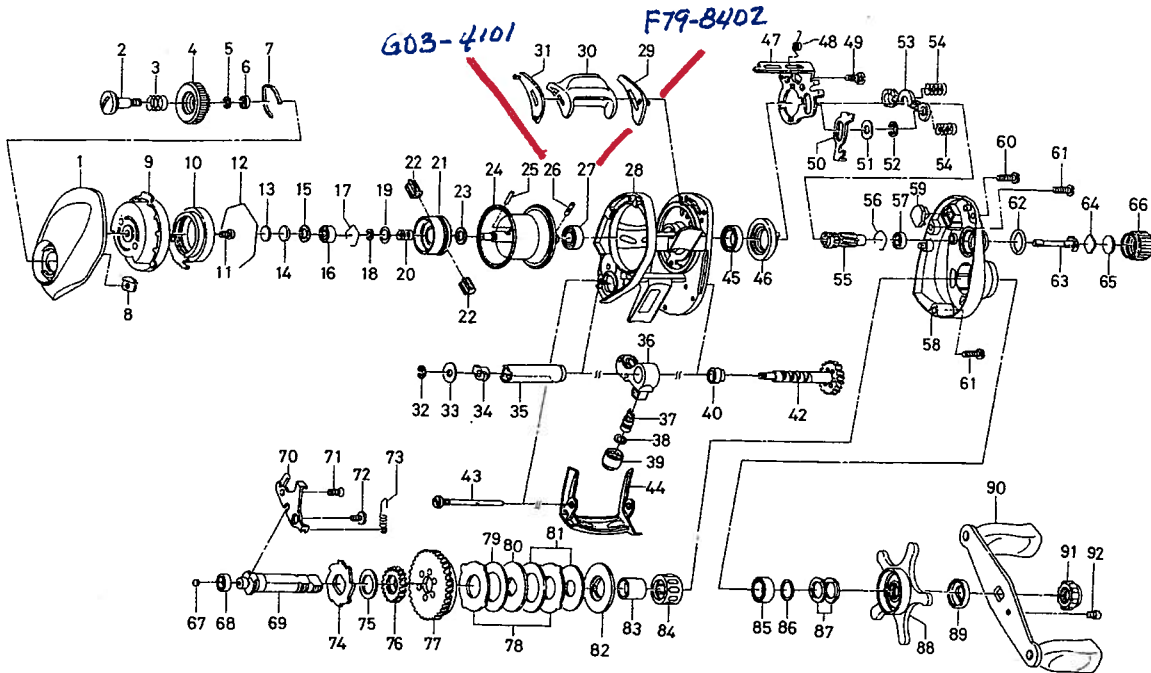

TEAM DAIWA - SOL

Key No.	Parts No.	Parts Name	Key No.	Parts No.	Parts Name
1	G36-0705	L/S PLT	52	320-5901	CLUTCH TRIP PLT RET
2	F57-7901	SET PLT SCREW	53	G35-7901	YOKE
3	E16-7101	SET PLT SPRING	54	G35-8001	YOKE SPRING
4	G36-0502	BRAKE ADJ KNOB	55	G59-3201	PINION GEAR
5	B33-9801	BRAKE DIAL RET A	56	E21-9701	BEARING RET B
6	F63-7701	BRAKE DIAL WASHER	57	F05-5601	BALL BEARING C
7	F05-1701	BRAKE CLICK SPRING	58	G56-5902	R/S PLT
8	F61-3401	BRAKE DIAL RET B	59	G26-2301	PLT
9	G36-3702	LEFT SET PLT	60	G04-0805	R/S PLT SCREW A
10	F71-7702	MAGNET HOLDER	61	G04-0806	R/S PLT SCREW B
11	351-0906	LEFT SET PLT SCREW	62	171-5201	O RING
12	B54-3201	MAGNET HOLDER RET RING	63	G01-5501	PINION SHAFT
13	375-7404	SPACER A	64	B17-5401	SPACER D
14	375-7411	SPACER B	65	B17-5503	SPACER E
15	F57-4303	SPACER C	66	F57-4408	CAST CONTROL CAP
16	G49-8601	BALL BEARING A	67	F64-7201	DRIVE SHAFT WASHER A
17	E21-9701	BEARING RET A	68	F05-5601	BALL BEARING D
18-27	Z01-3504	SPOOL	69	G58-2601	DRIVE SHAFT
28	G56-4602	FRAME	70	G35-7701	DRIVE SHAFT RET
29	G35-6902	CLUTCH LEVER PLT A	71	E13-4503	DRIVE SHAFT RET SCREW A
30	G35-7202	CLUTCH LEVER	72	G02-1201	DRIVE SHAFT RET SCREW B
31	G35-7002	CLUTCH LEVER PLT B	73	G01-0201	CLUTCH TRIP PLT SPRING
32	320-5901	WORM SHAFT RET	74	F76-1701	A/R RATCHET
33	F65-5501	WORM SHAFT WASHER	75	E48-9502	DRIVE SHAFT WASHER B
34	B71-5601	WORM SHAFT HOLDER A	76	G01-1201	WORM SHAFT GEAR
35	F83-6501	LEVEL WIND GUARD	77	G35-8302	DRIVE GEAR
36	G56-4902	LINE GUIDE	78	F79-6101	EARED WASHER
37	121-4212	LINE GUIDE PAWL	79	G42-8501	DRAG WASHER A
38	373-1303	LINE GUIDE WASHER	80	F79-6301	KEY WASHER A
39	F40-2803	PAWL CAP	81	G45-5801	DRAG WASHER B
40	G41-7801	WORM SHAFT HOLDER B	82	B36-0303	KEY WASHER B
42	G56-5101	WORM SHAFT	83	G01-1401	GEAR SHAFT COLLAR
43	G35-8701	STABILIZER BAR	84	F99-9803	ROLLER CLUTCH
44	G56-5502	FRONT PLT	85	B86-1702	BALL BEARING E
45	B86-1702	BALL BEARING B	86	B55-3801	BEARING WASHER
46	G35-7101	CLUTCH CAM	87	150-8901	SPRING WASHER
47	G35-7301	YOKE PLT	88	G36-3601	STAR DRAG
48	G35-7801	YOKE PLT SPRING	89	F85-0401	SPACING SLEEVE
49	G00-9701	YOKE PLT SCREW	90	G58-2701	HANDLE
50	G35-7401	CLUTCH TRIP PLT	91	G36-0301	HANDLE NUT
51	G53-9401	CLUTCH TRIP PLT WASHER	92	G36-0401	HANDLE NUT SCREW