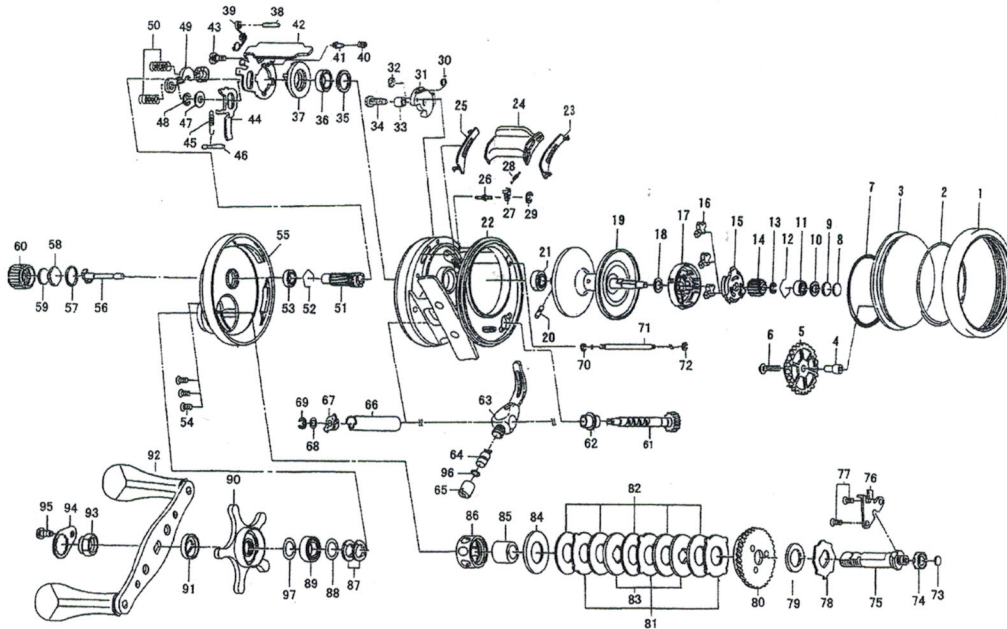

**BAITCASTING REEL**

**TEAM DAIWA LUNA 300L**

Key No.	Parts No.	Parts Name
1	6F798111	Right side outer ring
2	6F798201	Bearing retainer (A)
3	6G807502	Right side plate
4	6F918901	Collar (A)
5	6F918801	Idle gear
6	6F935401	Screw (A)
7	6F798301	"O"ring (A)
8	63757404	Spacer (A)
9	63757411	Spacer (B)
10	6G185101	Spacer (C)
11	6G511507	Ball bearing (A)
12	6F032201	Bearing retainer (B)
13-21	6Z017536	Spool assembly
22	6G830001	Frame assembly
23	6F793306	Spacer (D)
24	6G893301	Clutch lever
25	6F793203	Spacer (E)
26	6F924001	Pin (A)
27	6G830401	Click pawl
28	6F995501	Click spring (A)
29	6B864101	Click retainer
30	6G830201	Click spring (B)
31	6G830301	Click lever
32	6B864101	Click lever retainer
33	6F940301	Collar (B)
34	63522501	Click lever screw
35	6F793401	Washer (A)
36	6G431001	Ball bearing (B)
37	6F997401	Clutch cam
38	6F794401	Pin (B)
39	6G608901	Clutch spring
40	6F287901	Spring (A)
41	6G002901	Pin (C)
42	6F998201	Yoke plate
43	6F793801	Screw (B)
44	6F997901	Clutch trip lever
45	6F794701	Spring (B)
46	6F794601	Pin (D)
47	63716907	Washer (B)
48	63201402	Retainer
49	6G830501	Yoke
50	6F794901	Yoke spring
51	6F998302	Pinion gear
52	6E219701	Bearing retainer (C)
53	6G430901	Ball bearing (C)
54	63511106	Left side plate screw
55	6G829801	Left side plate
56	6F800501	Pinion shaft
57	61715201	"O"ring (B)
58	6B175401	Spool adjusting cap metal
59	6B175503	Spacer (F)
60	6F574403	Cast control cap
61	6F918201	Worm shaft assembly
62	6F917401	Worm shaft holder (A)
63	6F971201	Line guide
64	61214212	Line guide pawl
65	63415901	Pawl cap
66	6F917501	Level wind guard
67	6F795801	Worm shaft holder (B)
68	63761801	Worm shaft washer
69	63205901	Worm shaft retainer
70	6F550501	Stabilizer bar retainer (A)
71	6G456401	Stabilizer bar
72	6F550501	Stabilizer bar retainer (B)
73	6F575601	Drive shaft washer (A)
74	6B550301	Ball bearing (D)
75	6F938602	Drive shaft
76	6F998001	Drive shaft retainer
77	6E134501	Drive shaft retainer screw
78	6G120901	Anti-reverse ratchet
79	6E425302	Drive shaft washer (B)
80	6G830801	Drive gear
81	6F796101	Eared washer
82	6G455801	Drag washer
83	6F796301	Key washer (A)
84	6B360303	Key washer (B)
85	6G926101	Gear shaft collar
86	6F552703	Roller clutch
87	61508901	Drag spring washer
88	6F366801	Bearing washer
89	6G427202	Ball bearing (E)
90	6G680402	Star drag
91	6F850401	Handle collar
92	6G680501	Handle assembly
93	6G682302	Handle nut
94	6G678901	Handle nut plate
95	6G609201	Handle nut plate screw
96	63754100	Washer (C)
97	63737813	Spacing sleeve