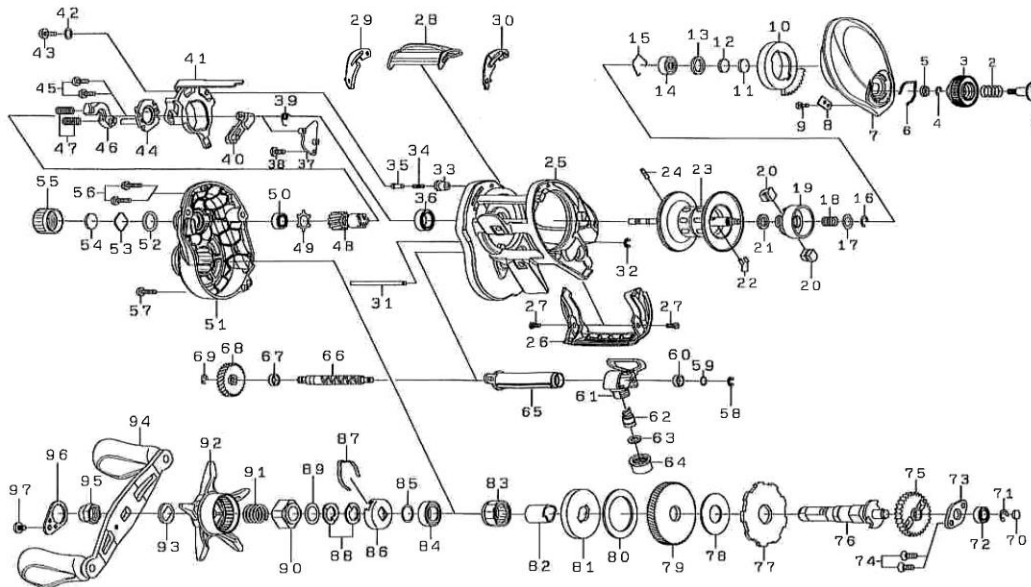

Please order by parts number, not key number
Veuillez indiquer le numéro de la pièce (Non "Key" No.)

BAITCASTING REEL

TATULA CT 100HL/ 100HSL

Key No.	Part No.	Part Name	Key No.	Part No.	Part Name
1	H93-0401	SET PLS CREW	58	320-5901	RET
2	E16-7101	SPRING	59	B41-1700	WASHER
3	H93-0234	BRAKE ADJ KNOB	60	G72-0001	WORM SHAFT BEARING
4	B33-9801	RET	61	J24-3303	T-LEVEL WIND
5	F63-7701	BRAKE DIAL WASHER	62	121-4212	LINE GUIDE PAWL
6	H66-3401	BRAKE CLICK SPRING	63	373-1300	WASHER
7	H94-4903	R/S PLT	64	F40-2801	PAWL CAP
8	H91-5501	BRAKE DIAL RET	65	J24-7601	LEVEL WIND GUARD
9	G93-9301	SCREW	66	J24-3601	WORM SHAFT
10	H93-0501	MAGNET HOLDER	67	G72-0001	WORM SHAFT SPACER
11	375-7400	SPACER (A)	68	H91-0501	WORM GEAR
12	375-7411	SPACER (B)	69	B33-9801	RET
13	G18-5101	SPACER ©	70	G09-9800	WASHER
14	G51-1503	BALL BEARING	71	320-8002	RET
15	F03-2201	BEARING RETAINER	72	B35-8607	BALL BEARING
16-24	Z02-2784	SPOOL ASSEMBLY	73	H92-8901	PLATE
25	J33-8001	FRAME	74	E13-4509	SCREW
26	J24-4002	FRONT PLT	75	H91-2701	DRIVE SHAFT GEAR
27	H84-2803	SCREW	76	H91-1602	DRIVE SHAFT
28	J33-5001	CLUTCH LEVER	77	H92-9401	A/R RATCHET
29	H91-5701	CLUTCH LEVER PLT	78	J08-5101	DIVE SHAFT WASHER
30	H91-5601	CLUTCH LEVER PLT	79	H94-4802	DRIVE GEAR
31	J24-4101	STABILIZER BAR	80	H45-2602	WASHER
32	H70-4101	RET	81	H91-3201	KEY WASHER
33	H91-0601	COLLAR	82	J37-7801	GEAR SHAFT COLLAR
34	H92-8801	SPRING	83	G81-9801	ROLLER CLUTCH
35	J05-5201	PIN	84	B86-1704	BALL BEARING
36	B86-1704	BALL BEARING	85	B55-3801	WASHER
37	J24-7401	PLATE (A)	86	F02-8203	CLICK LEAF SPRING HOLDER
38	H29-4101	SCREW	87	F03-2401	BRAKE CLICK SPRING
39	J24-7501	CLUTCH CAM SPRING	88	150-8901	SPRING WASHER
40	J22-1501	CLUTCH TRIP LEVER	89	H92-9501	WASHER
41	J24-7201	CLUTCH CAM	90	H91-2002	NUT
42	H15-9201	WASHER	91	J01-1901	SPRING C
43	352-2501	SCREW	92	H91-1901	STAR DRAG
44	H65-9101	CLUTCH CAM PLT	93	F57-6601	HANDLE COLLAR
45	B03-2904	SCREW	94	J14-2801	HANDLE ASSEMBLY
46	H94-4401	YOKE	95	G79-3302	HANDLE NUT
47	H58-2001	YOKE SPRING	96	H83-4512	HANDLE NUT PLT
48	H94-4701	PINION GEAR	97	353-8301	HANDLE NUT PLT SCREW
49	H18-0501	BEARING RETAINER			
50	G43-1102	BALL BEARING			
51	J21-4407	L/S PLT			
52	B05-5201	O-RING			
53	J21-3101	SPACER (F)			
54	B17-5503	CAP RUBBER WASHER			
55	J28-8202	CAST CONTROL CAP			
56	G04-0814	PLT SCREW			
57	G04-0801	PLT SCREW			

TATULA CT 100HSL SPECIAL PARTS		
Key No.	Part No.	Part Name
3	H93-0220	BRAKE ADJ KNOB
48	J00-4301	PINION GEAR
51	J21-4408	L/S PLT
79	J00-4102	DRIVE GEAR
96	H83-4504	HANDLE NUT PLT