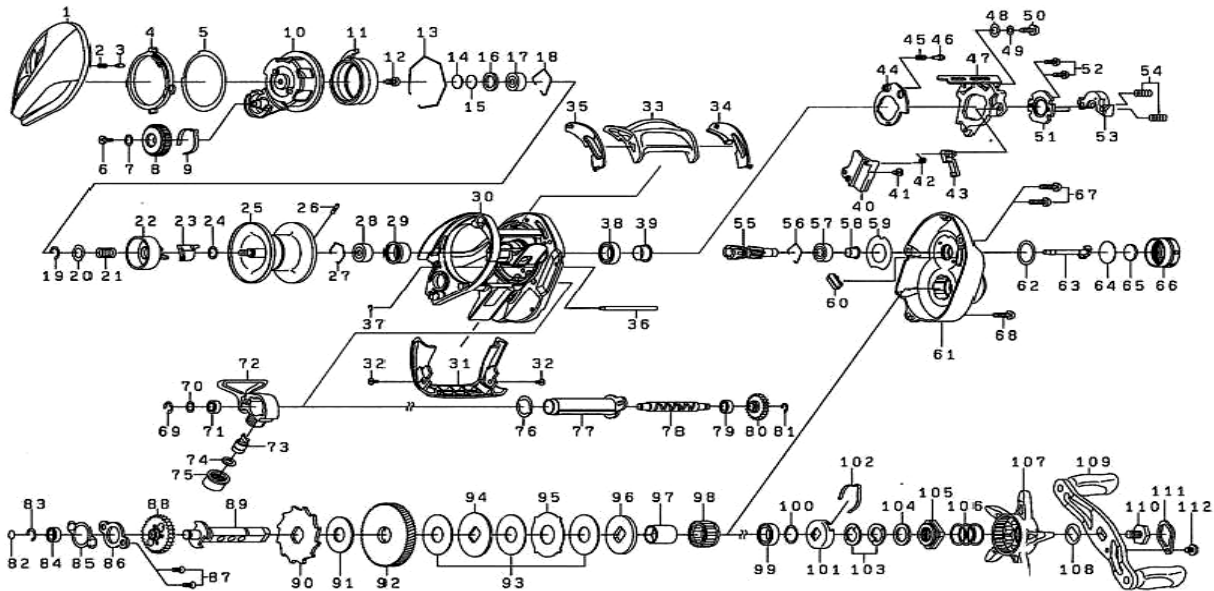

Please order by parts number, not key number
Veuillez indiquer le numéro de la pièce (Non "Key" No.)

BAITCASTING REEL

STEEZSVTW1016SV-H/SH

Key No.	Part No.	Part Name	Key No.	Part No.	Part Name
1	J29-6501	LEFT SIDE PLATE	66	J27-9601	CAST CONTROL CAP
2	J28-6201	LEVER PLT SPRING	67	G04-0822	SCREW
3	J28-6301	LEVER PLT PIN	68	G04-0826	SCREW
4	J28-6001	LEVER PLT (A)	69	320-5901	RETAINER
5	J28-6101	LEVER PLT (B)	70	B41-1702	WASHER
6	G94-0402	SCREW	71	G46-9001	BALL BEARING
7	H15-9201	WASHER	72	J24-3301	LEVEL WIND
8	J28-2601	BRAKE ADJ KNOB	73	121-4212	LINE GUIDE PAWL
9	H66-3401	BRAKE CLICK SPRING	74	373-1300	WASHER
10	J29-6601	SET PLT ASSEMBLY	75	F40-2801	PAWL CAP
11	J29-6701	MAGNET HOLDER	76	J28-1601	WORM SHAFT PLT
12	H66-6001	SET PLT SCREW	77	J28-1501	WORM SHIELD
13	J31-5701	MAGNET HOLDER RET	78	J24-3601	WORM SHAFT
14	375-7404	BEARING WASHER	79	G46-9001	BALL BEARING
15	375-7411	SPACER	80	J28-1401	WORM SHAFT GEAR
16	G18-5101	WASHER	81	B33-9801	RETAINER
17	G51-1506	BALL BEARING	82	G09-9800	WASHER
18	F03-2201	BEARING RET	83	320-8002	RETAINER
19-29	Z02-2654	SPOOL ASSEMBLY	84	G46-6205	BALL BEARING
30	J37-4401	FRAME	85	J28-1201	GEAR SHAFT PLT (A)
31	J28-1801	FRONT PLT	86	J28-1101	GEAR SHAFT PLT (B)
32	H53-1507	FRONT PLT SCREW	87	E13-4511	SCREW
33	J28-0701	CLUTCH LEVER	88	J28-1001	WORM GEAR
34	J28-0001	CLUTCH LEVER PLT *	89	J28-0901	DRIVE SHAFT
35	J28-0101	CLUTCH LEVER PLT (L)	90	H66-0901	A/R RATCHET
36	J28-1901	STABILIZER BAR	91	374-6605	DRIVE GEAR WASHER
37	H70-4101	STABILIZER BAR RET	93	H03-3002	DRAG WASHER
38	G43-1002	BALL BEARING	94	F79-6301	KEY WASHER
39	H26-6601	COLLAR	95	J08-5201	EARED WASHER
40	J28-0501	KICK LEVER PLT (A)	96	B36-0308	KEY WASHER
41	H53-1506	SCREW	97	G01-1401	COLLAR
42	H65-9001	CLUTCH CAM SPRING	98	G81-9801	ROLLER CLUTCH
43	J28-0801	KICK LEVER	99	G43-1002	BALL BEARING
44	J28-0401	CLUTCH CAM PLT	100	B55-3801	WASHER
45	H92-8801	SPRING	101	F02-8203	CLICK LEAF SPRING HOLDER
46	J05-5201	PIN	102	F03-2401	BRAKE CLICK SPRING
47	J29-6001	CLUTCH CAM	103	150-8901	SPRING WASHER
48	H15-9201	WASHER	104	H92-9501	WASHER
49	G28-1401	WASHER	105	J14-1001	NUT
50	352-2509	SCREW	106	J01-1901	SPRING
51	H65-9102	KICK LEVER PLT (B)	107	J29-5401	STAR DRAG
52	B03-2905	SCREW	108	F57-6601	HANDLE COLLAR
53	H92-9001	YOKE	109	J29-6301	HANDLE
54	J31-3901	YOKE SPRING	110	J29-5501	HANDLE SCREW
55 + 92	Z02-2651	PINION + DRIVE GEAR UNIT	111	J31-9201	HANDLE PLT
56	H44-8402	RETAINER	112	G83-5502	HANDLE SCREW
57	G53-8007	BALL BEARING			
58	H15-9503	GEAR BUSHING			
59	J28-5901	CLUTCH SPRING PLATE			
60	H44-0201	SPACER			
61	J29-5801	R/S PLT			
62	J27-9701	O'RING			
63	J27-9501	PINION SHAFT			
64	H16-1001	SPACER			
65	B17-5503	WASHER			

STEEZSVTW1016SV-SH SPECIAL PARTS		
Key No.	Part No.	Part Name
55 + 92	Z02-2675	PINION + DRIVE GEAR UNIT
61	J31-9401	R/S PLT
74	373-1303	WASHER
82	G09-9801	WASHER
111	J31-9202	HANDLE PLT