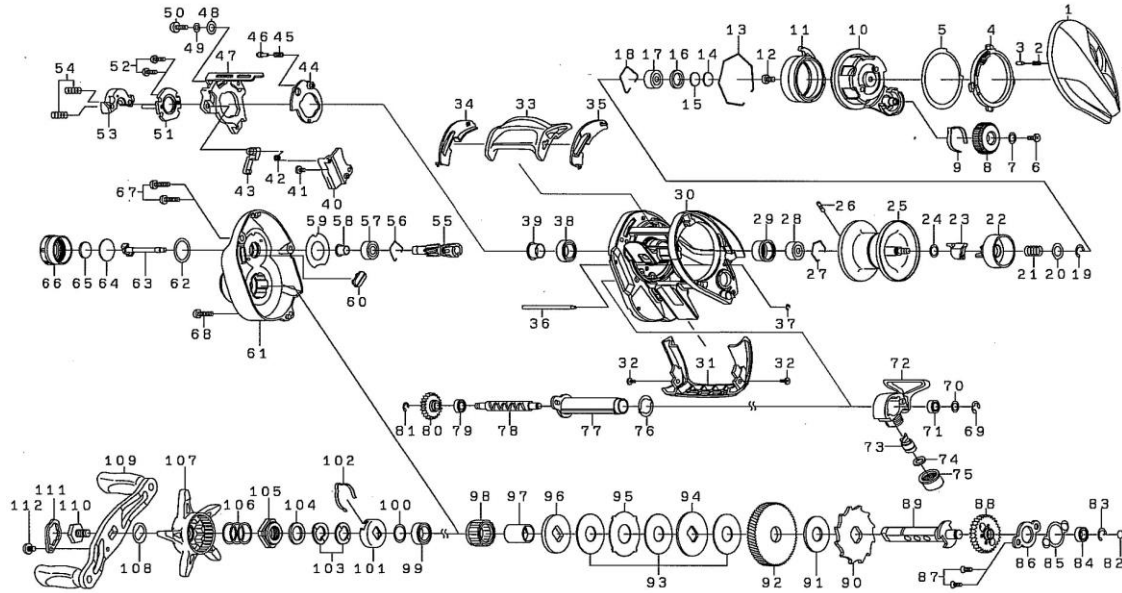

BAITCASTING REEL

STEEZSVTW1016SV-HL/SHL

Please order by parts number, not key number
Veuillez indiquer le numéro de la pièce (Non "Key" No.)

Key No.	Part No.	Part Name	Key No.	Part No.	Part Name
1	J33-4101	R/S PLT	65	B17-5503	WASHER
2	J28-6201	LEVER PLT SPRING	66	J27-9601	CAST CONTROL CAP
3	J28-6301	LEVER PLT PIN	67	G04-0822	SCREW
4	J33-4501	LEVER PLT (A)	68	G04-0826	SCREW
5	J28-6101	LEVER PLT (B)	69	320-5901	RETAINER
6	G94-0402	SCREW	70	B41-1702	WASHER
7	H15-9201	WASHER	71	G46-9001	BALL BEARING
8	J28-2602	BRAKE ADJ KNOB	72	J24-3301	LEVEL WIND
9	H66-3401	BRAKE CLICK SPRING	73	121-4212	LINE GUIDE PAWL
10	J33-4301	SET PLT	74	373-1300	WASHER
11	J29-6701	MAGNET HOLDER	75	F40-2801	PAWL CAP
12	H66-6001	SET PLT SCREW	76	J28-1601	WORM SHAFT PLATE
13	J31-5701	MAGNET HOLDER RET	77	J33-3801	WORM SHIELD
14	375-7404	BEARING WASHER	78	J24-3601	WORM SHAFT
15	375-7411	SPACER	79	G46-9001	BALL BEARING
16	G18-5101	WASHER	80	J28-1401	WORM SHAFT GEAR
17	G51-1506	BALL BEARING	81	B33-9801	RETAINER
18	F03-2201	BEARING RET	82	G09-9800	WASHER
19-29	Z02-2654	SPOOL ASSEMBLY	83	320-8002	RETAINER
30	J37-4501	FRAME	84	G46-6205	BALL BEARING
31	J28-1801	FRONT PLT	85	J28-1201	GEAR SHAFT PLT (A)
32	H53-1507	FRONT PLT SCREW	86	J28-1101	GEAR SHAFT PLT (B)
33	J28-0701	CLUTCH LEVER	87	E13-4511	SCREW
34	J28-0101	CLUTCH LEVER PLT (L)	88	J28-1001	WORM GEAR
35	J28-0001	CLUTCH LEVER PLT ®	89	J28-0902	DRIVE SHAFT
36	J28-1901	STABILIZER BAR	90	H66-0901	A/R RATCHET
37	H70-4101	STABILIZER BAR RET	91	374-6605	DRIVE GEAR WASHER
38	G43-1002	BALL BEARING	93	H03-3002	DRAG WASHER
39	H26-6601	COLLAR	94	F79-6301	KEY WASHER
40	J33-3601	KICK LEVER PLT (A)	95	J08-5201	EARED WASHER
41	H53-1506	SCREW	96	B36-0308	KEY WASHER (B)
42	H67-0501	CLUTCH CAM SPRING	97	G01-1401	COLLAR
43	J33-3701	KICK LEVER	98	G81-9801	ROLLER CLUTCH
44	J33-3501	CLUTCH CAM PLT	99	G43-1002	BALL BEARING
45	H92-8801	SPRING B	100	B55-3801	WASHER
46	J05-5201	PIN	101	F02-8203	CLICK LEAF SPRING HOLDER
47	J33-3001	CLUTCH CAM	102	F03-2401	BRAKE CLICK SPRING
48	H15-9201	WASHER	103	150-8901	SPRING WASHER
49	G28-1401	WASHER	104	H92-9501	WASHER
50	352-2509	SCREW	105	J14-1002	NUT
51	H65-9101	CLUTCH CAM PLT	106	J01-1901	SPRING
52	B03-2905	SCREW	107	J29-5401	STAR DRAG
53	H94-4401	YOKE	108	F57-6601	HANDLE COLLAR
54	J31-3901	YOKE SPRING	109	J29-6301	HANDLE
55+92	Z02-2724	PINION + DRIVE GEAR UNIT	110	J29-5501	HANDLE SCREW
56	H44-8402	RETAINER	111	J31-9201	HANDLE PLT
57	G53-8007	BALL BEARING	112	G83-5502	HANDLE SCREW
58	H15-9503	GEAR BUSHING			
59	J28-5901	PINION GEAR RING			
60	H44-0201	SPACER			
61	J33-2801	L/S PLT			
62	J27-9701	O'RING			
63	J27-9501	PINION SHAFT			
64	H16-1001	SPACER			

STEEZSVTW1016SV-SHL SPECIAL PARTS		
Key No.	Part No.	Part Name
55 + 92	Z02-2728	PINION + DRIVE GEAR UNIT
61	J33-4701	L/S PLT
111	J31-9202	HANDLE NUT PLT