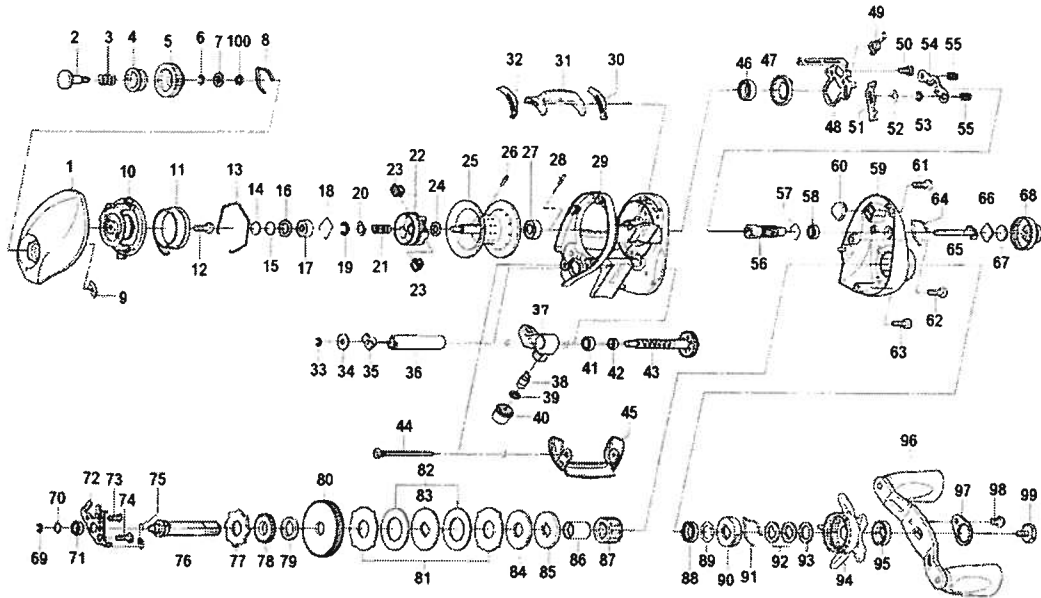

STEEZ 103HA

Key No.	Parts No.	Parts Name	Key No.	Parts No.	Parts Name
1	G75-7301	L/S PLT	56	G89-7101	PINION GEAR
2	F57-7901	SET PLT SCREW	57	E21-9701	BEARING RET B
3	E16-7101	SET PLT SPRING	58	G46-6202	BALL BEARING D
4	F77-0704	BRAKE DIAL WASHER A	59	G89-7001	R/S PLT
5	G75-7401	BRAKE ADJ KNOB	60	G26-2301	CLUTCH CAM PLT B
6	B33-9801	BRAKE DIAL RET A	61	G04-0814	R/S PLT SCREW A
7	F63-7701	BRAKE DIAL WASHER B	62	G04-0815	R/S PLT SCREW B
8	F05-1701	BRAKE CLICK SPRING	63	G04-0801	R/S PLT SCREW C
9	F61-3401	BRAKE DIAL RET B	64	F26-2701	CLICK LEAF SPRING A
10	G75-7001	LEFT SET PLT	65	G01-5501	PINION SHAFT
11	G75-7701	MAGNET HOLDER	66	B17-5401	SPOOL ADJ CAP METAL
12	351-0906	LEFT SET PLT SCREW	67	B17-5503	RUBBER WASHER
13	G75-7801	MAGNET HOLDER RET	68	G77-4701	CAST CONTROL CAP
14	375-7404	SPACER A	69	320-5901	DRIVE SHAFT RET A
15	375-7411	SPACER B	70	G35-5203	DRIVE SHAFT WASHER
16	G18-5101	SPACER C	71	G46-6202	BALL BEARING E
17	G51-1503	BALL BEARING A	72	G75-5101	DRIVE SHAFT RET B
18	F03-2201	BEARING RET A	73	E13-4503	CLUTCH LEVER SCREW
19-28	Z01-7768	SPOOL	74	G87-5801	DRIVE SHAFT RET B SCREW
29	G75-4102	FRAME	75	G75-5401	CLUTCH TRIP PLT SPRING
30	G75-4301	CLUTCH LEVER PLT A	76	G75-5001	DRIVE SHAFT
31	G75-4501	CLUTCH LEVER	77	G75-6001	A/R RATCHET
32	G75-4401	CLUTCH LEVER PLT B	78	G75-6101	DRIVE GEAR A
33	320-5901	WORM SHAFT RET	79	G87-8301	DRIVE GEAR WASHER
34	F65-5501	WORM SHAFT WASHER	80	G75-6201	DRIVE GEAR B
35	B71-5601	WORM SHAFT HOLDER	81	F79-6102	EARED WASHER
36	F83-6502	LEVEL WIND GUARD	82	G42-8501	DRAG WASHER A
37	G75-5701	LINE GUIDE	83	F79-6303	KEY WASHER A
38	121-4212	LINE GUIDE PAWL	84	G45-5801	DRAG WASHER B
39	373-1303	LINE GUIDE WASHER	85	B36-0306	KEY WASHER B
40	F40-2801	PAWL CAP	86	G01-1401	GEAR SHAFT COLLAR
41	G46-6202	BALL BEARING B	87	G81-9801	ROLLER CLUTCH
42	G01-0701	WORM SHAFT COLLAR	88	G75-6301	BALL BEARING F
43	G85-0901	WORM SHAFT	89	B55-3801	BEARING WASHER
44	G35-8702	STABILIZER BAR	90	F02-8201	CLICK LEAF SPRING HOLDER
45	G75-6802	FRONT PLT	91	F03-2401	CLICK LEAF SPRING B
46	G52-0503	BALL BEARING C	92	150-8901	SPRING WASHER
47	G35-7101	CLUTCH CAM	93	373-7810	SPACING SLEEVE
48	G75-4801	CLUTCH CAM PLT A	94	G77-5101	STAR DRAG
49	G75-5301	CLUTCH CAM SPRING	95	F85-0401	HANDLE COLLAR
50	G00-9701	CLUTCH CAM SCREW	96	G89-7201	HANDLE
51	G75-4901	CLUTCH TRIP PLT	97	G77-9201	HANDLE NUT PLT
52	G53-9401	CLUTCH TRIP PLT WASHER	98	G83-5501	HANDLE NUT PLT SCREW
53	320-5901	CLUTCH TRIP PLT RET	99	G77-9101	HANDLE SCREW
54	G35-7901	YOKE	100	375-4104	BRAKE DIAL WASHER C
55	G35-8001	YOKE SPRING			