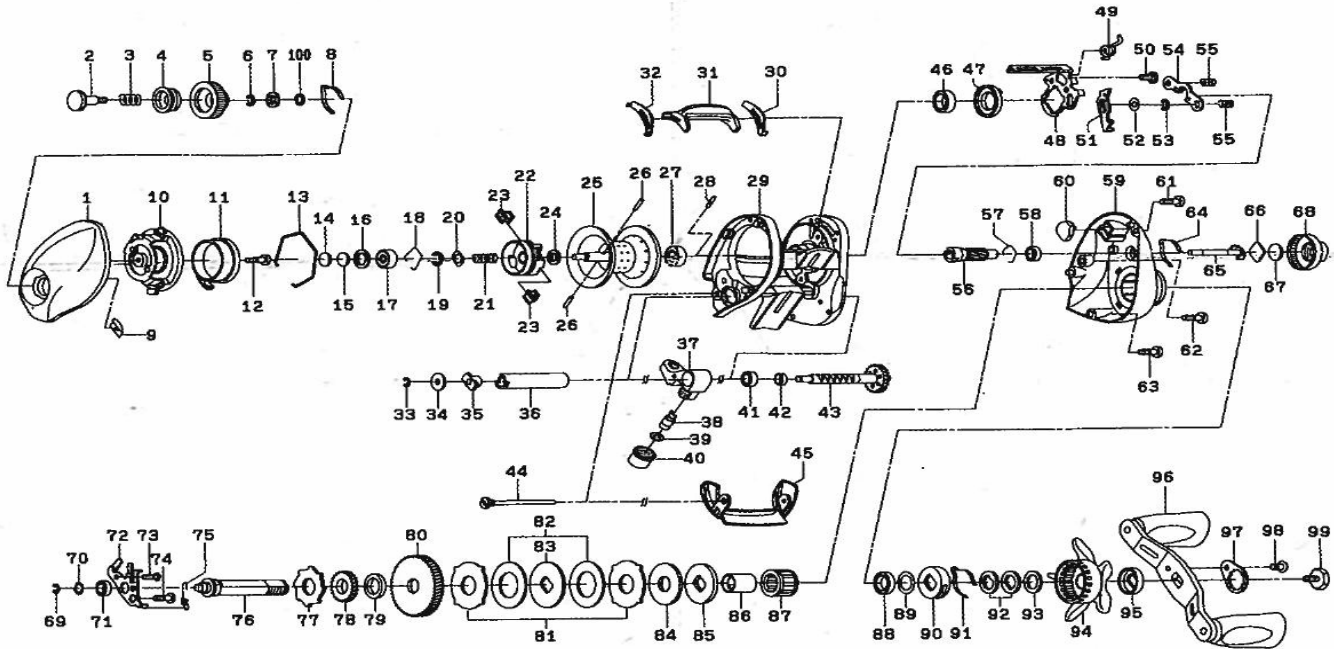

STEEZ 100HA

Please order by parts number, not key number
Veuillez indiquer le numéro de la pièce.

Key No.	Parts No.	Parts Name	Key No.	Parts No.	Parts Name
1	G75-7301	Left side plate	55	G35-8001	Yoke spring
2	F57-7901	Set plate screw	56	G89-7101	Pinion gear
3	E16-7101	Set plate spring	57	E21-9701	Bearing retainer (B)
4	F77-0704	Brake dial washer (A)	58	G46-6202	Ball bearing (D)
5	G75-7401	Brake adjusting knob	59	H03-1901	Right side plate
6	B33-9801	Brake dial retainer (A)	60	G26-2301	Clutch cam plate (B)
7	F63-7701	Brake dial washer (B)	61	G04-0814	Right side plate screw (A)
8	F05-1701	Brake click spring	62	G04-0815	Right side plate screw (B)
9	F61-3401	Brake dial retainer (B)	63	G04-0801	Right side plate screw (C)
10	G75-7001	Left set plate	64	F26-2701	Click leaf spring (A)
11	G75-7701	Magnet holder	65	G01-5501	Pinion shaft
12	351-0906	Left set plate screw	66	B17-5401	Spacer (F)
13	G75-7801	Magnet holder retainer	67	B17-5503	Spacer (G)
14	375-7404	Spacer (A)	68	G77-4701	Cast control cap
15	375-7411	Spacer (B)	69	320-5901	Retainer (B)
16	G18-5101	Spacer (C)	70	G75-5203	Washer (B)
17	G51-1503	Ball bearing (A)	71	G46-6202	Ball bearing (E)
18	F03-2201	Bearing retainer (A)	72	G75-5101	Drive shaft retainer
19-28	Z01-8300	Spool assembly	73	E13-4503	Drive shaft retainer screw (A)
29	G75-4102	Frame assembly	74	G87-5801	Drive shaft retainer screw (B)
30	G75-4301	Spear (D)	75	G75-5401	Clutch trip plate spring
31	G75-4601	Clutch lever	76	G75-5001	Drive shaft
32	G75-4401	Spacer (E)	77	G75-6001	Clutch wheel
33	320-5901	Worm shaft retainer	78	G75-6101	Drive gear (A)
34	F65-5501	Worm shaft washer	79	G87-8301	Drive shaft washer
35	B71-5601	Worm shaft holder (A)	80	G75-6201	Drive gear (B)
36	F83-6502	Level wind guard	81	F79-6102	Eared washer
37	G75-5701	Line guide	82	H03-2901	Drag washer (A)
38	121-4212	Line guide pawl	83	F79-6303	Key washer (A)
39	373-1300	Line guide washer	84	H03-3001	Drag washer (B)
40	F40-2801	Pawl cap	85	B36-0306	Kay washer (B)
41	G46-6202	Ball bearing (B)	86	G01-1401	Gear shaft collar
42	G01-0701	Worm shaft holder (B)	87	G81-9801	Roller clutch
43	G85-0901	Worm shaft assembly	88	G75-6301	Ball bearing (F)
44	G35-8703	Stabilizer bar	89	B55-3801	Bearing washer
45	G75-6802	Front plate	90	F02-8201	Click leaf spring holder
46	G43-1004	Ball bearing (C)	91	F03-2401	Click leaf spring (B)
47	G35-7101	Clutch cam	92	150-8901	Drag spring washer
48	G75-4801	Clutch cam plate (A)	93	373-7810	Spacing sleeve
49	G75-5301	Clutch cam spring	94	G77-5101	Star drag
50	G00-9701	Clutch cam screw	95	F85-0401	Handle collar
51	G75-4901	Clutch trip plate	96	H03-2001	Handle assembly
52	G53-9401	Washer (A)	97	040-3208	Handle nut plate
53	320-5901	Retainer (A)	98	G83-5501	Handle nut plate screw
54	G35-7901	Yoke	99	G77-9101	Handle screw
			100	375-4104	Brake dial washer (C)