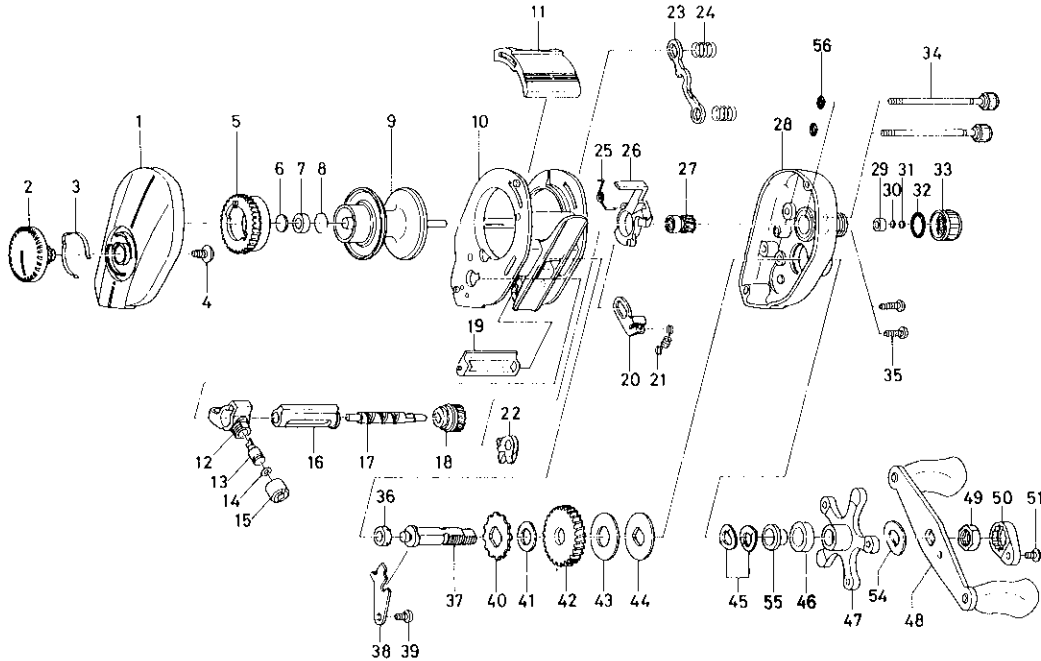

BAITCASTING REEL RS1100

Please order by parts number, not key number
Bitte, Best: -Nr. angeben (Nicht "key"-Nr.)
Veuillez indiquer le numero de la pièce (Non "key" No.)

Key No.	Parts No.	Parts Name	Key No.	Parts No.	Parts Name
1	6-E23-8913	Left side plate	28	6-E23-8313	Right side plate
2	6-E23-9704	Brake adjusting knob	29	6-E34-2401	Bushing B
3	6-B74-7702	Brake click spring	30	6-E16-9201	Spool adjusting cap metal
4	6-E03-7801	Brake adjusting knob screw	31	6-E17-0501	Spacer B
5	6-E23-9501	Magnet holder	32	6-171-5201	"O" ring B
6	6-375-7400	Spacer A	33	6-E23-8401	Cast control cap
7	6-B55-0301	Bushing A	34	6-B91-1706	Right side plate screw
8	6-B42-1601	Bearing retainer A	35	6-E13-0501	Set plate screw
9	6-E23-9901	Spool assembly	36	6-B55-0301	Bushing C
10	6-E35-2001	Frame assembly	37	6-E23-7501	Drive shaft
11	6-E23-7104	Clutch lever	38	6-E23-7601	Drive shaft retainer
12	6-E16-6301	Line guide	39	6-B83-4402	Drive shaft retainer screw
13	6-121-4212	Line guide pawl	40	6-E32-7701	Anti-reverse ratchet
14	6-375-4100	Line guide washer	41	6-375-7103	Drive shaft washer
15	6-342-4801	Pawl cap	42	6-B36-0102	Drive gear
16	6-E23-8201	Level wind guard	43	6-B36-0202	Drag washer
17	6-E24-7101	Worm shaft	44	6-B36-0301	Key washer
18	6-B99-2001	Worm shaft gear	45	6-150-8901	Drag spring washer
19	6-E24-9403	Line guard	46	6-E32-6401	Spacing sleeve A
20	6-E23-7301	Clutch trip plate	47	6-E23-8701	Star drag
21	6-E30-6001	Clutch trip plate spring	48	6-E34-7601	Handle assembly
22	6-E23-8001	Anti-reverse pawl	49	6-B43-3601	Handle nut
23	6-E23-7701	Yoke	50	6-B43-3902	Handle nut plate
24	6-E16-7101	Yoke spring	51	6-351-1801	Handle nut plate screw
25	6-E34-6601	Clutch cam spring	54	6-150-9001	Friction washer
26	6-E23-7401	Clutch cam	55	6-E34-6801	Spacing sleeve B
27	6-E23-7801	Pinion gear	56	6-B85-3101	"O" ring B