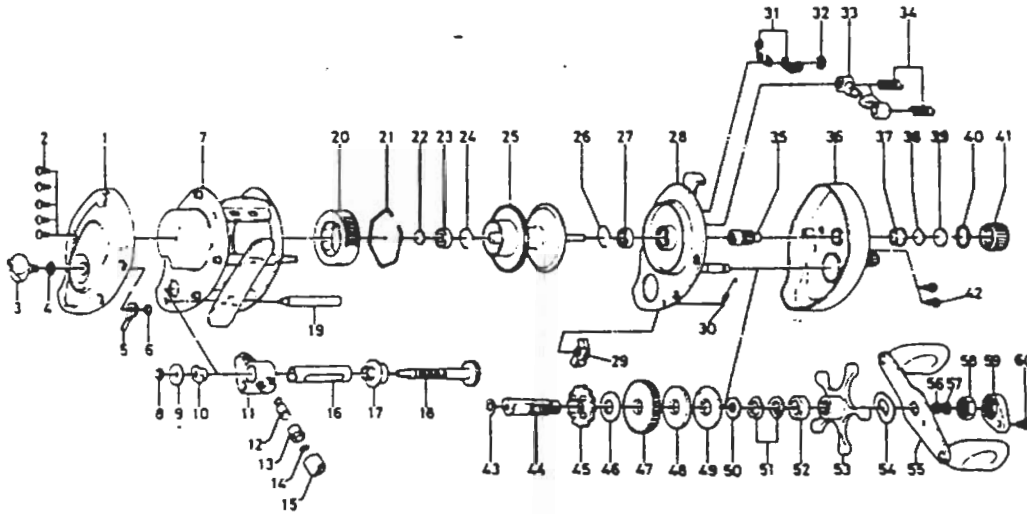

BAIT CASTING REEL PMF-1000/1500

Key No.	Parts No.	Parts Name
1	854-1201	Left side cover
2	836-0401	Left side cover screw
3	854-1601	Brake adjusting knob
4	637-0601	"O" ring
5	854-1701	Brake adjusting gear
6	320-4202	Brake adjusting gear retainer
7	854-1901	Frame
8	320-5901	Worm shaft retainer
9	376-1801	Worm shaft holder washer
10	836-1201	Worm shaft holder
11	782-8801	Line guide
12	121-4211	Line guide pin
13	022-2901	Line guide pin holder
14	375-4100	Line guide washer
15	342-4801	Line guide nut
16	836-2601	Worm shield
17	022-2201	Shield bush
18	836-3101	Worm shaft
19	836-4401	Frame post
20	854-2701	Magnet holder
21	854-3201	Magnet holder ret. ring
22	375-7405	Bearing metal washer
23	835-8501	Ball bearing
24	842-1601	Ball bearing retainer
25	854-3301	Spool
26	842-1601	Ball bearing retainer
27	835-8601	Ball bearing
28	835-7402	Set plate
29	845-6001	Anti-reverse claw
30	835-8901	Anti-reverse claw spring
31	836-9101	Set plate spring
32	320-1402	Clutch ret. ring
33	835-9001	Pinion yoke
34	144-7101	Pinion yoke spring
35	835-9101	Pinion gear

Key No.	Parts No.	Parts Name
36	851-0709	Right side cover
37	835-7201	Bush
38	817-5401	Ball bearing ret. washer
39	817-5501	Bearing metal washer
40	171-5201	"O" ring
41	835-7304	Right spool cap
42	836-0401	Right side cover screw
43	373-7311	Gear shaft washer A
44	835-9602	Gear shaft
45	835-9701	Ratchet
46	375-7102	Gear shaft washer B
47	836-0101	Drive gear
48	836-0202	Drag washer A
49	836-0301	Drag washer B
50	373-7807	Drag washer C
51	150-8901	Spring washer
52	634-5801	Bush
53	836-0501	Star drag
54	150-9001	Handle washer
55	846-5801	Handle
56	841-1701	Handle nut washer
57	320-8202	Handle nut retainer
58	843-3601	Handle nut
59	843-3901	Handle nut plate
60	351-1801	Handle nut plate screw

PMF1500 Special Parts

7	854-3501	Frame
16	836-4101	Worm shield
18	836-3102	Worm shaft
25	854-5901	Spool
36	851-0710	Right side cover