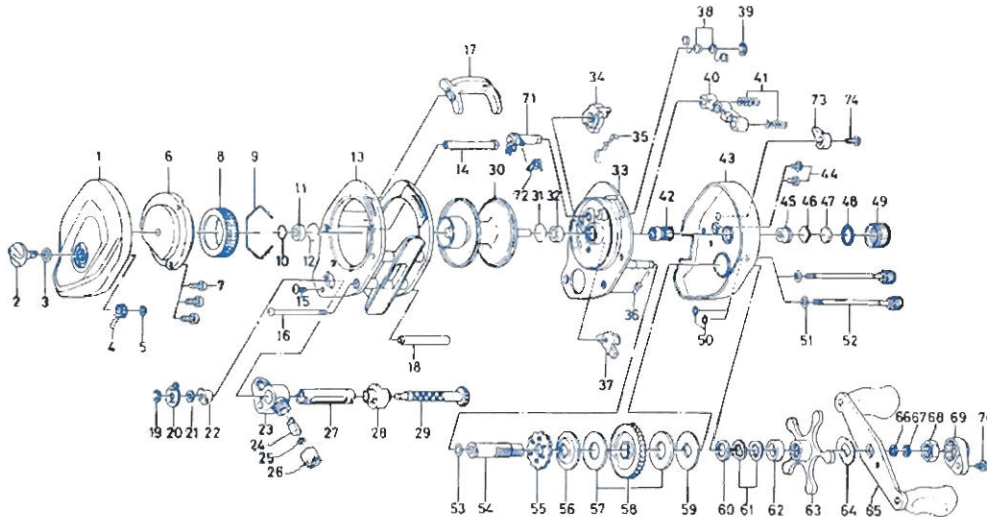

BAITCASTING REEL PMA35S

Key No.	Parts No.	Parts Name	Key No.	Parts No.	Parts Name
1	B85-5201	Left side cover	38	B81-5501	Set plate spring
2	B86-5201	Brake adjusting knob	39	320-1402	Clutch ret. ring
3	637-0601	"O" ring	40	B35-9001	Pinion yoke
4	B54-1701	Brake adjusting gear	41	144-7101	Pinion yoke spring
5	320-4202	Brake adjusting gear retainer	42	B85-4401	Pinion gear
6	B85-5601	Set plate A	43	B90-0402	Right side cover
7	B83-4402	Left side cover screw	44	B36-0401	Right side cover screw (short)
8	B66-1202	Magnet holder	45	B64-3101	Bush
9	B54-3201	Magnet holder ret. ring	46	B17-5401	Spool adjusting cap metal A
10	375-7405	Bearing metal washer	47	B17-5501	Spool adjusting cap metal B
11	B55-0301	Bearing	48	171-5201	"O" ring
12	B42-1601	Bearing retainer	49	B85-3401	Right spool cap
13	B86-4701	Frame	50	B85-3101	Right side cover screw washer A
14	B85-9601	Frame post A	51	B85-3001	Right side cover screw washer B
15	B36-0401	Frame post screw (short)	52	B91-1702	Right side cover screw (long)
16	B86-0101	Frame post screw (long)	53	373-7611	Gear shaft washer A
17	B85-2301	Clutch lever	54	BB6-5001	Gear shaft
18	BB6-0001	Frame post B	55	B86-5101	Ratchet
19	320-5901	Worm shaft retainer	56	B85-4801	Gear shaft washer B
20	B86-3301	Worm shaft plate	57	B36-0203	Drag washer A
21	373-1301	Worm shaft holder washer	58	B85-4901	Drive gear
22	022-2201	Worm shaft holder	59	B36-0301	Drag washer B
23	B57-8701	Line guide	60	373-7800	Drag washer C
24	B71-0101	Line guide pin	61	150-8901	Spring washer
25	375-4100	Line guide pin washer	62	634-5801	Spacing sleeve
26	342-4801	Line guide nut	63	B36-0504	Star drag
27	BB5-9701	Worm shield	64	150-9001	Handle washer
28	B85-6401	Shield bush	65	B85-5101	Handle
29	B85-9801	Worm shaft	66	B41-1701	Handle nut washer
30	B86-0201	Spool	67	320-8202	Handle nut retainer
31	B42-1601	Bearing retainer	68	B86-2101	Handle nut
32	B55-0301	Bearing	69	BB6-2301	Handle nut plate
33	B91-5602	Set plate B	70	351-1801	Handle nut plate screw
34	B85-4601	Anti-reverse lever	71	B85-9001	Click claw
35	B65-0501	Anti-reverse lever spring	72	B86-2201	Click claw spring
36	B35-8901	Anti-reverse claw spring	73	B85-9501	Click lever
37	B74-0501	Anti-reverse claw	74	351-1801	Click lever screw