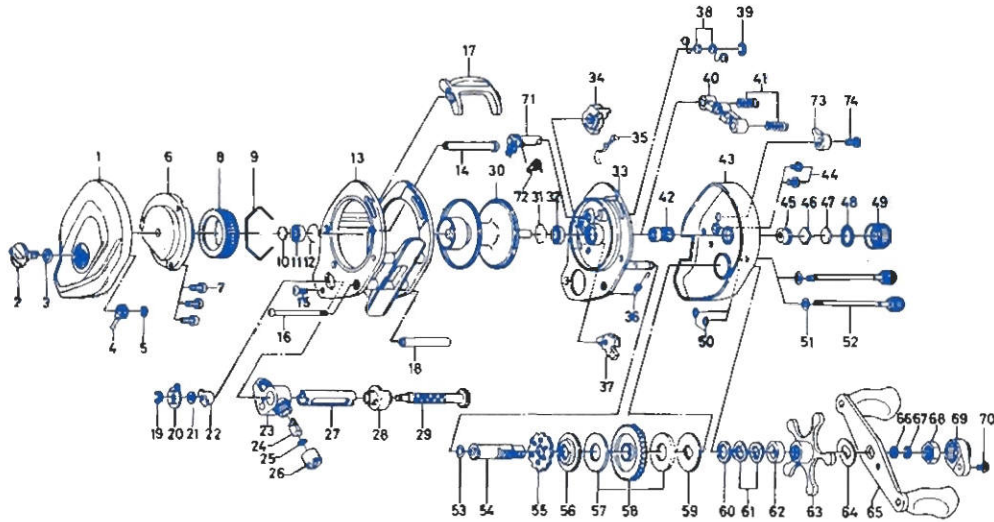

BAITCASTING REEL PMA35

Key No.	Parts No.	Parts Name	Key No.	Parts No.	Parts Name
1	B85-5202	Left side cover	38	B81-5501	Set plate spring
2	B86-5201	Brake adjusting knob	39	320-1402	Clutch ret. ring
3	637-0601	"O" ring	40	B35-9001	Pinion yoke
4	B54-1701	Brake adjusting gear	41	144-7101	Pinion yoke spring
5	320-4202	Brake adjusting gear retainer	42	B85-4401	Pinion gear
6	B85-5601	Set plate A	43	B90-0404	Right side cover
7	B83-4402	Left side cover screw	44	B36-0402	Right side cover screw (short)
8	B66-1202	Magnet holder	45	B64-3101	Bush
9	B54-3201	Magnet holder ret. ring	46	B17-5401	Spool adjusting cap metal A
10	375-7405	Bearing metal washer	47	B17-5501	Spool adjusting cap metal B
11	B55-0301	Ball bearing	48	171-5201	"O" ring
12	B42-1601	Bearing retainer	49	B85-3401	Right spool cap
13	B86-4701	Frame	50	B85-3101	Right side cover screw washer A
14	B85-9601	Frame post A	51	B85-3001	Right side cover screw washer B
15	B36-0401	Frame post screw (short)	52	B91-1702	Right side cover screw (long)
16	B86-0101	Frame post screw (long)	53	373-7611	Gear shaft washer A
17	B85-2301	Clutch lever	54	B86-5001	Gear shaft
18	B86-0001	Frame post B	55	B86-5101	Ratchet
19	320-5901	Worm shaft retainer	56	B85-4801	Gear shaft washer B
20	B86-3301	Worm shaft plate	57	B36-0203	Drag washer A
21	373-1301	Worm shaft holder washer	58	B85-4901	Drive gear
22	022-2201	Worm shaft holder	59	B36-0301	Drag washer B
23	B57-8701	Line guide	60	373-7800	Drag washer C
24	B71-0101	Line guide pin	61	150-8901	Spring washer
25	375-4100	Line guide washer	62	634-5801	Spacing sleeve
26	342-4802	Line guide nut	63	B87-2801	Star drag
27	B85-9701	Worm shield	64	150-9001	Handle washer
28	B85-6401	Shield bush	65	B85-5102	Handle
29	B85-9801	Worm shaft	66	B41-1701	Handle nut washer
30	B86-0203	Spool	67	320-8202	Handle nut retainer
31	B42-1601	Bearing retainer	68	B86-2101	Handle nut
32	B35-8601	Ball bearing	69	B86-2301	Handle nut plate
33	B91-5702	Set plate B	70	351-1803	Handle nut plate screw
34	B85-4601	Anti-reverse lever	71	B85-9001	Click claw
35	B65-0501	Anti-reverse lever spring	72	B86-2201	Click claw spring
36	B35-8901	Anti-reverse claw spring	73	B85-9501	Click lever
37	B74-0501	Anti-reverse claw	74	351-1803	Click lever screw